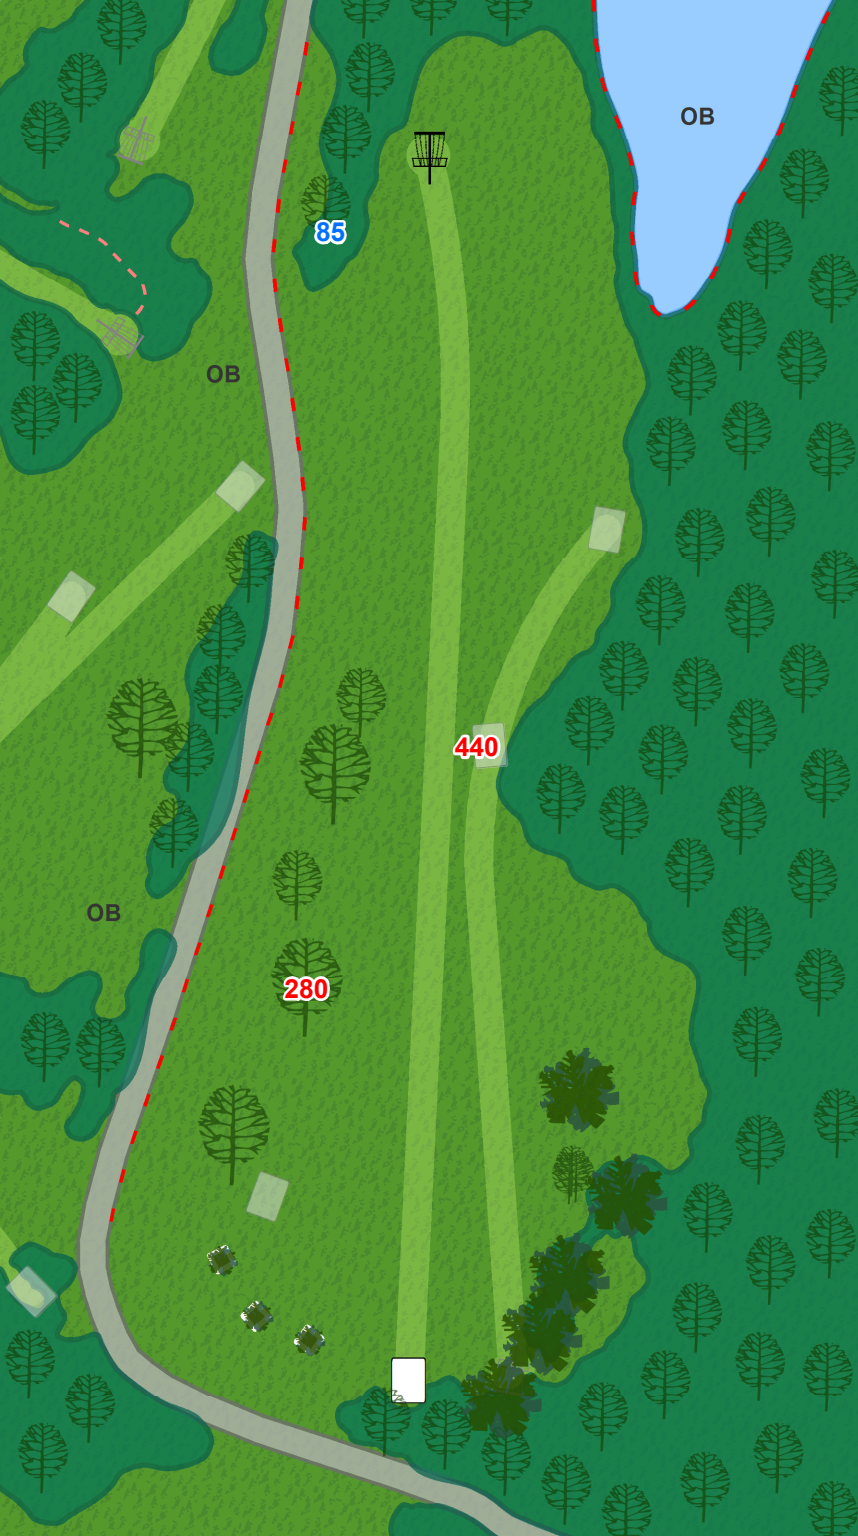

Long 459 ft
Short 381 ft

On or over road to the left is OB.

Long: MA1, MP40
Short: MA3

McNaughton Park

17

Par 4

Long 625 ft
Short 459 ft

Long: MA1, MP40
Short: MA3

McNaughton Park

18

Par 4 849 ft

On or over road to the left is OB; lake to the right is OB.

Legend

Tee

Basket

— — Out of Bounds

150 Distance From Tee

25 Distance To Hole