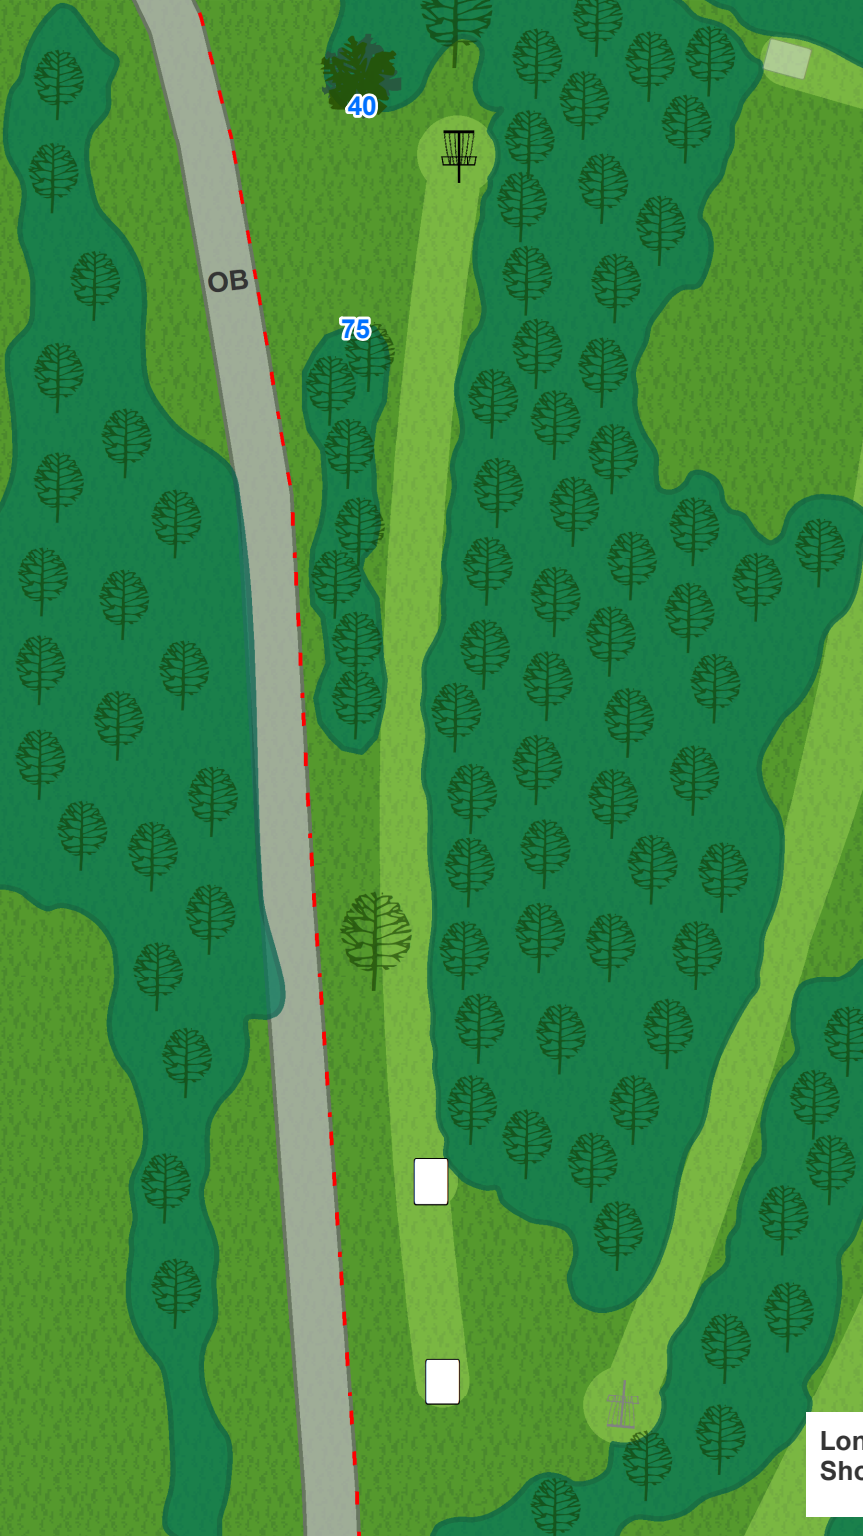

15

Par 4/3

Long 432 ft
Short 330 ft

On or over road to
the right is OB.

Long: MA1, MP40
Short: MA3

McNaughton Park

16

Par 4/3

McNaughton Park

18

Par 4 849 ft

On or over road to the left is OB; lake to the right is OB.

Legend

Tee

Basket

— — Out of Bounds