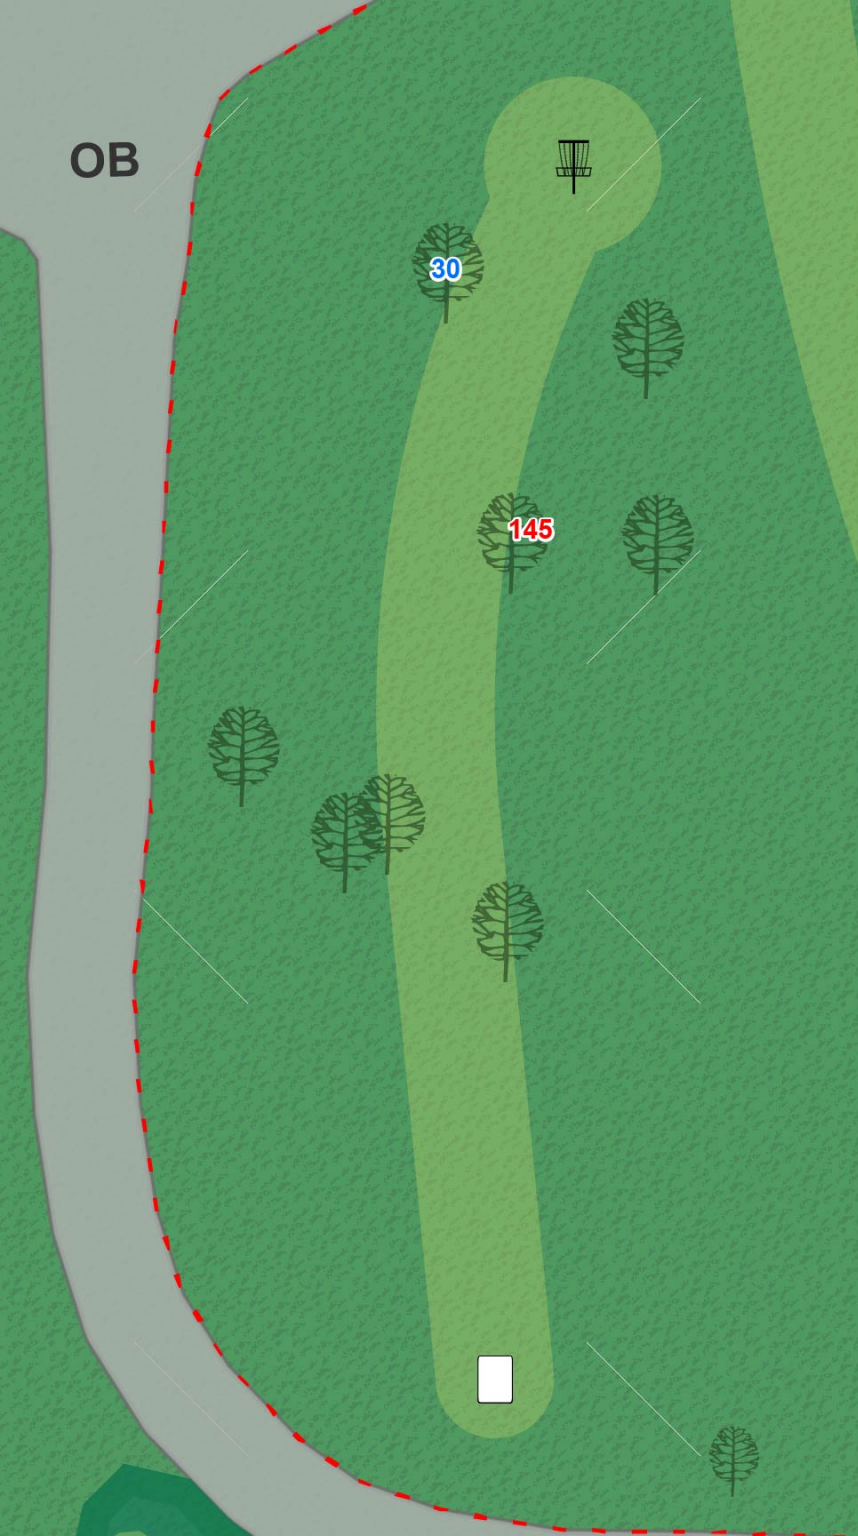

BRADLEY PARK
DISC GOLF COURSE

1

Par 3
274 ft

On or over path
to the left and
right is OB.

BRADLEY PARK
DISC GOLF COURSE

2

Par 3
192 ft

On or over road
to the right and
long is OB.

BRADLEY PARK
DISC GOLF COURSE

3

Par 3
338 ft

On or over road
long of basket is
OB.

OB

15

160

4

Par 3
288 ft

On or over road
long of basket is
OB.

BRADLEY PARK
DISC GOLF COURSE

BRADLEY PARK
DISC GOLF COURSE

5

Par 3
211 ft

On or over road
to the right is
OB.

OB

BRADLEY PARK
DISC GOLF COURSE

6

Par 3
215 ft

On or over road
to the left or
long of basket is
OB.

BRADLEY PARK
DISC GOLF COURSE

7

Par 4
555 ft

On or over road
to the left or
long of basket is
OB.