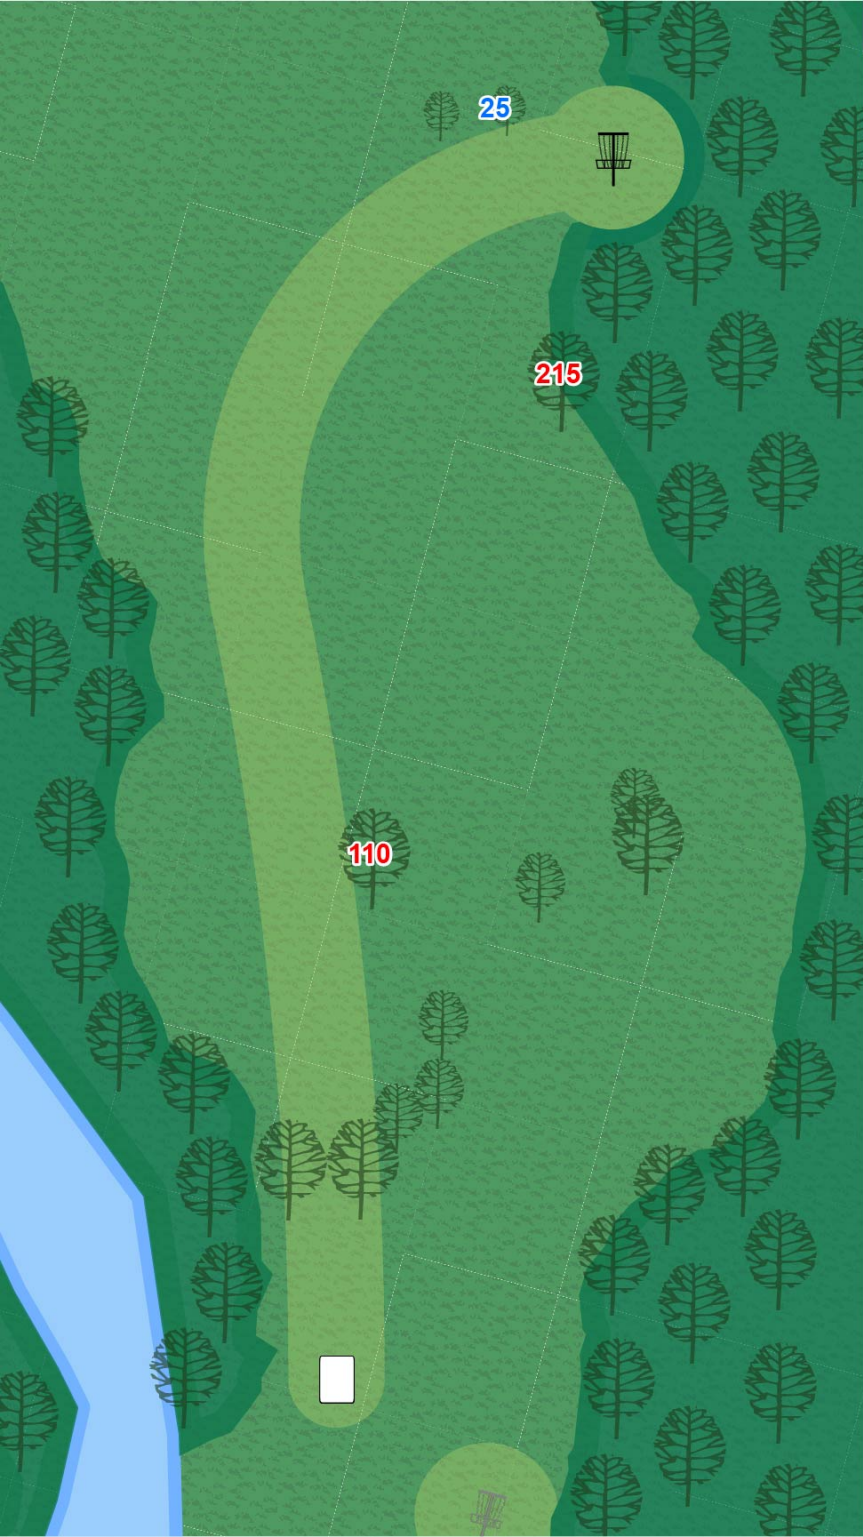

BRADLEY PARK
DISC GOLF COURSE

15

Par 3
253 ft

Surrounded by water in creek or over creek is OB; on or over road long of basket is OB.