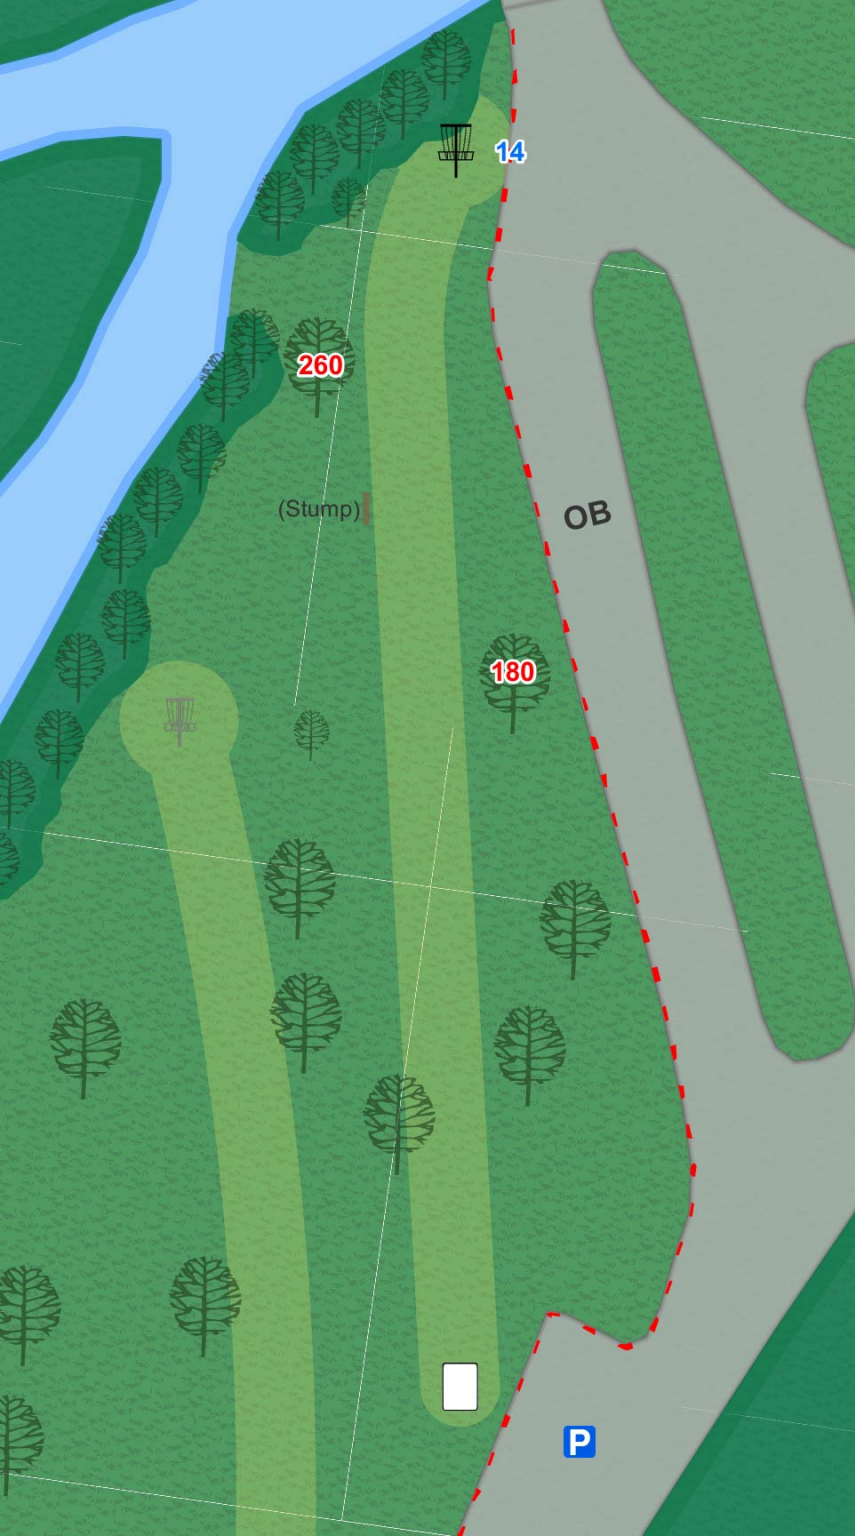

BRADLEY PARK
DISC GOLF COURSE

10

Par 3
288 ft

On or over road to the right is OB; surrounded by water in creek or over creek is OB.