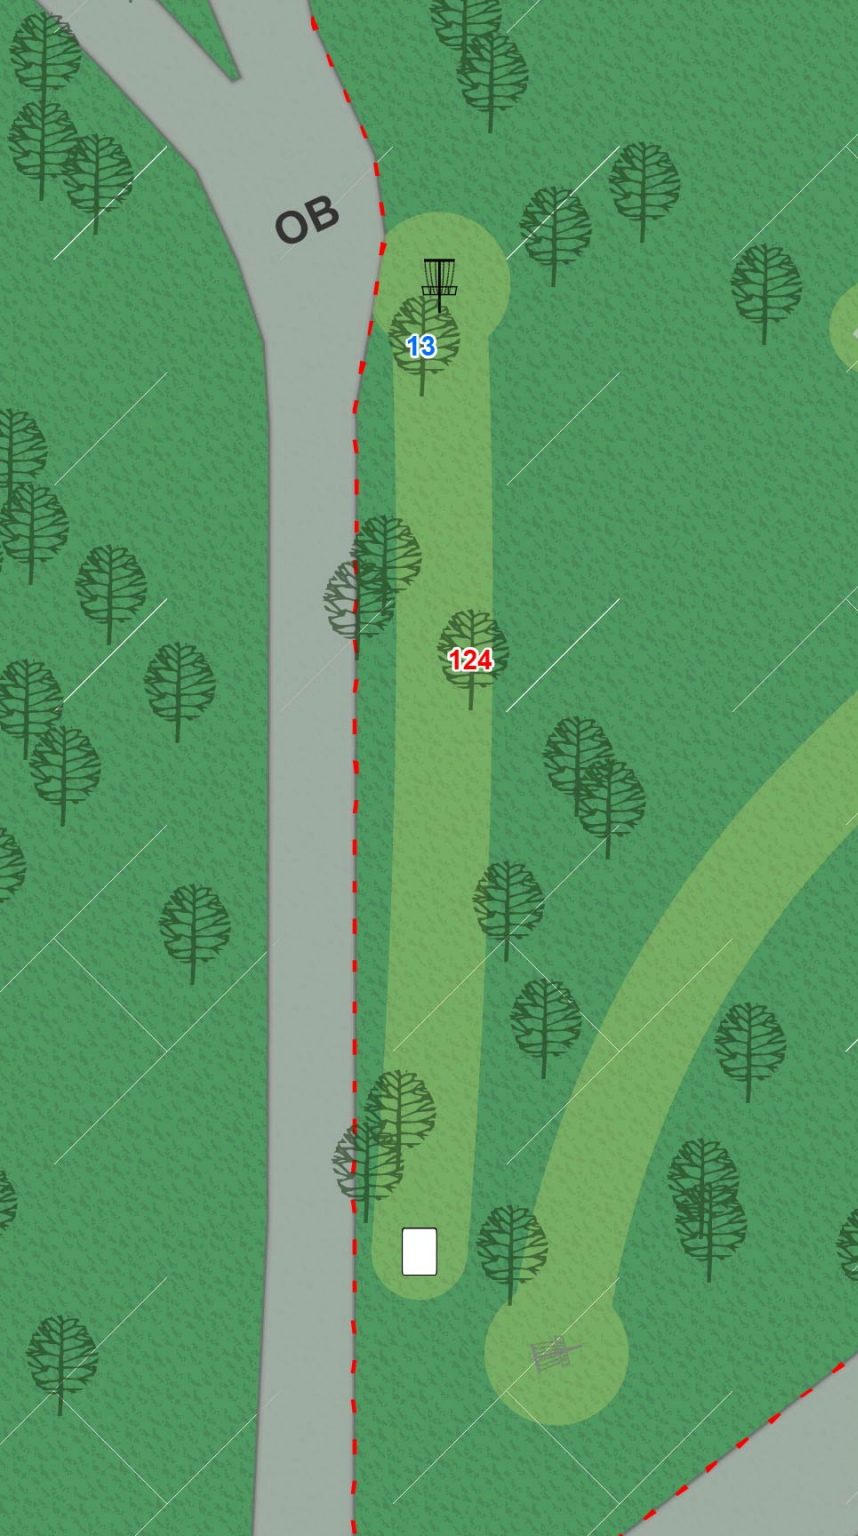

BRADLEY PARK
DISC GOLF COURSE

6

Par 3
215 ft

On or over road
to the left or
long of basket is
OB.

BRADLEY PARK
DISC GOLF COURSE

7

Par 4
555 ft

On or over road
to the left or
long of basket is
OB.