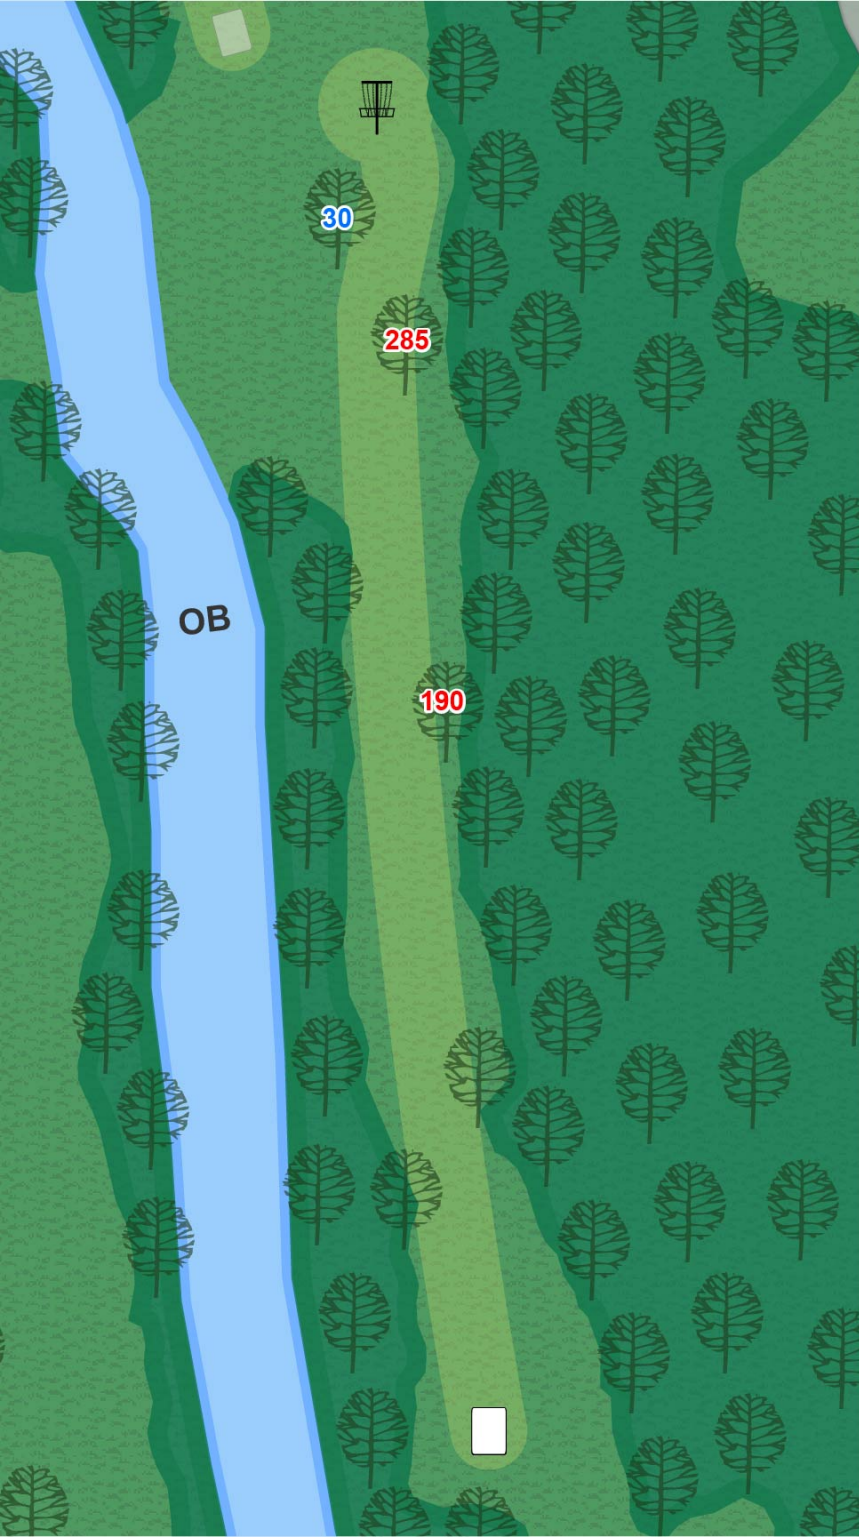

BRADLEY PARK
DISC GOLF COURSE

12

Par 3
291 ft

Surrounded by water in creek or over creek is OB.

BRADLEY PARK
DISC GOLF COURSE

13

Par 3
301 ft

Surrounded by water in creek or over creek is OB.