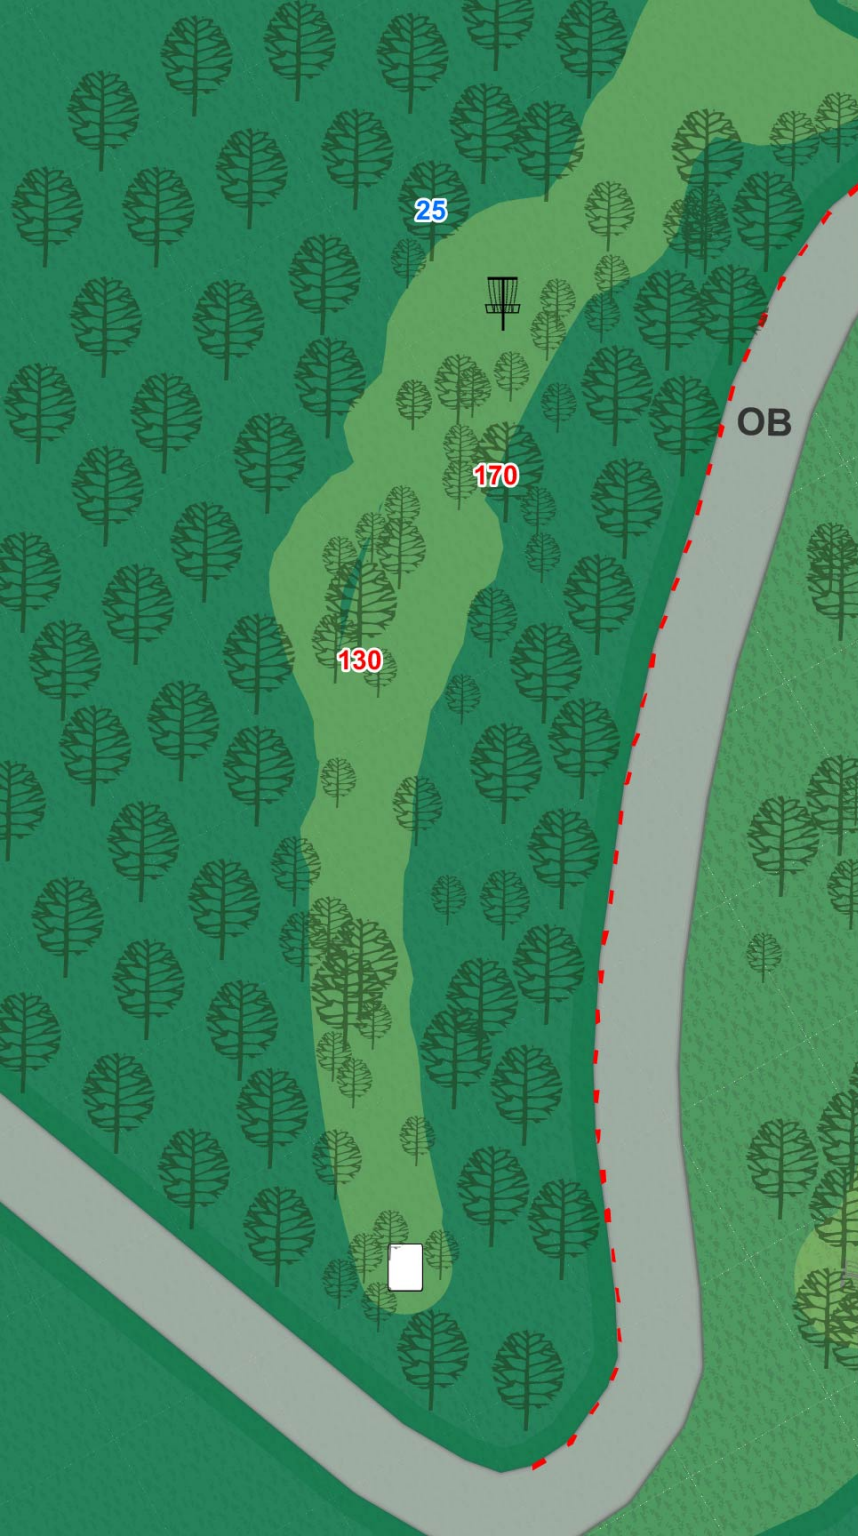

BRADLEY PARK
DISC GOLF COURSE

5

Par 3
211 ft

On or over road
to the right is
OB.