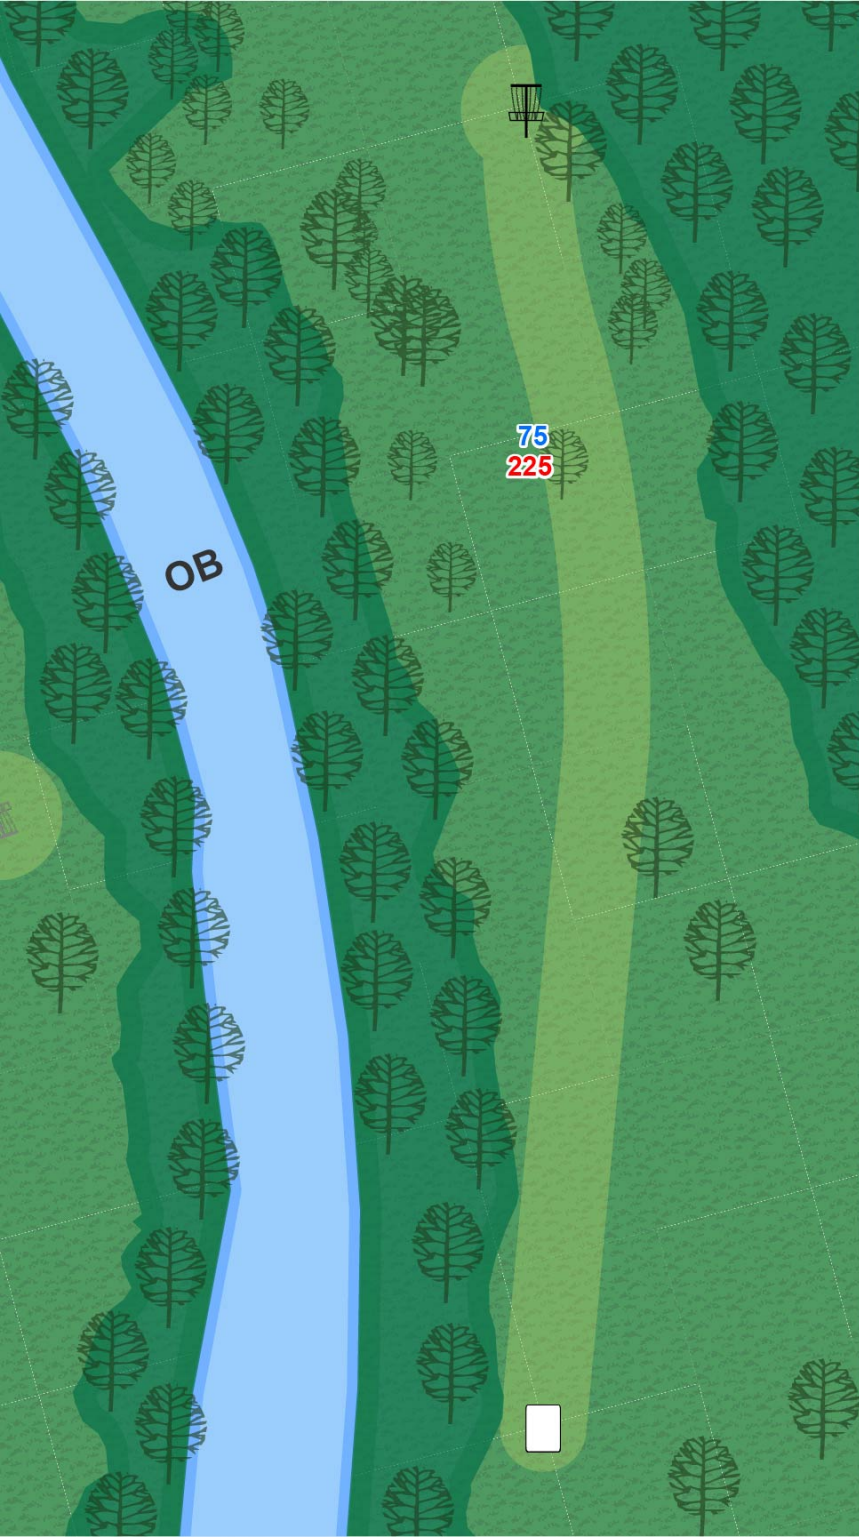

BRADLEY PARK
DISC GOLF COURSE

13

Par 3
301 ft

Surrounded by water in creek or over creek is OB.