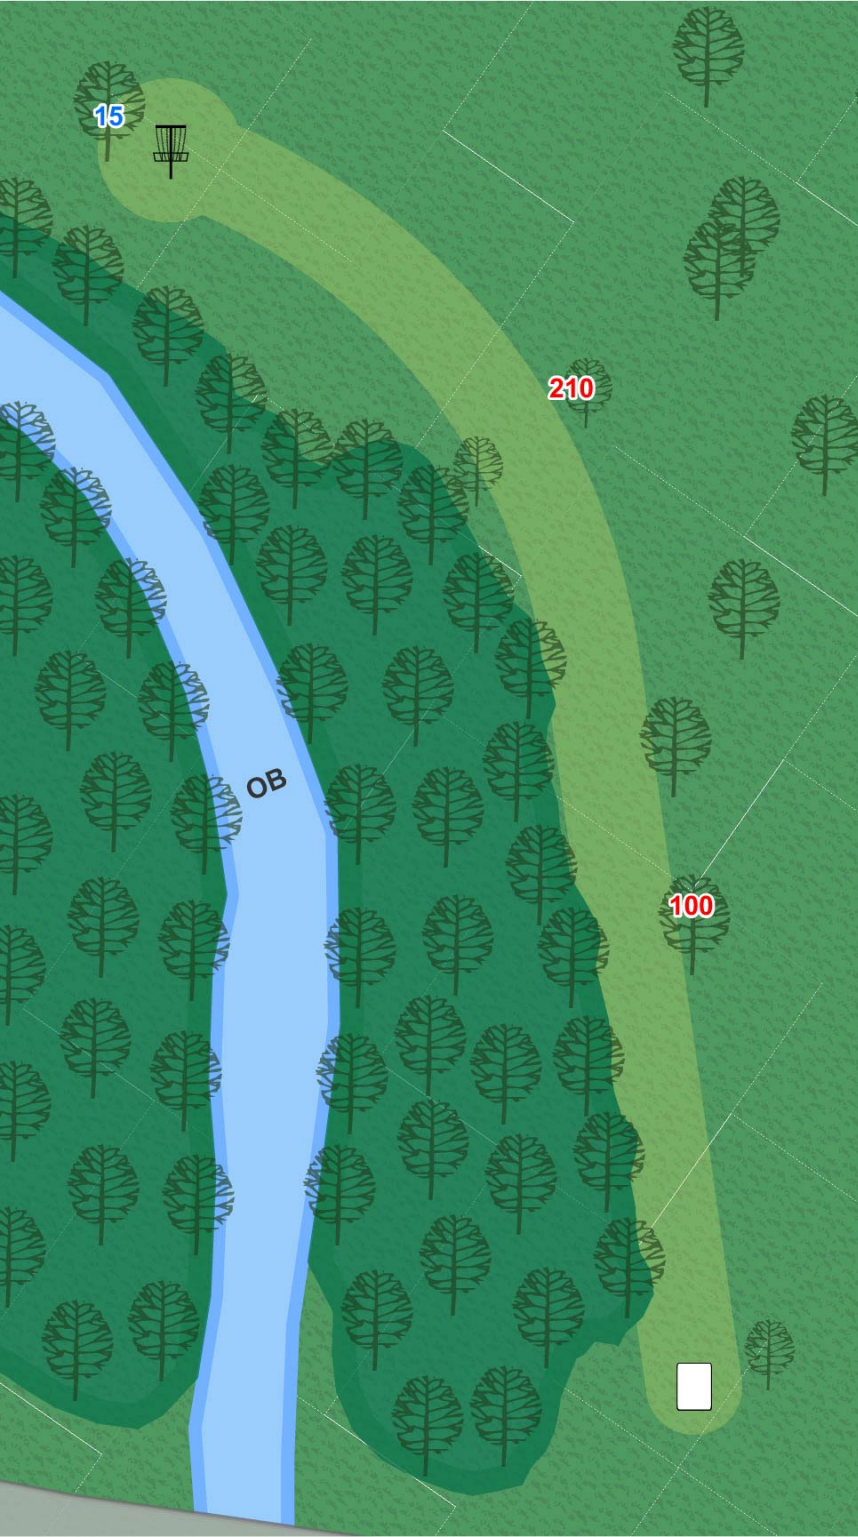

BRADLEY PARK
DISC GOLF COURSE

10

Par 3
288 ft

On or over road to the right is OB; surrounded by water in creek or over creek is OB.

BRADLEY PARK
DISC GOLF COURSE

11

Par 3
232 ft

On or over road
to the right is
OB.