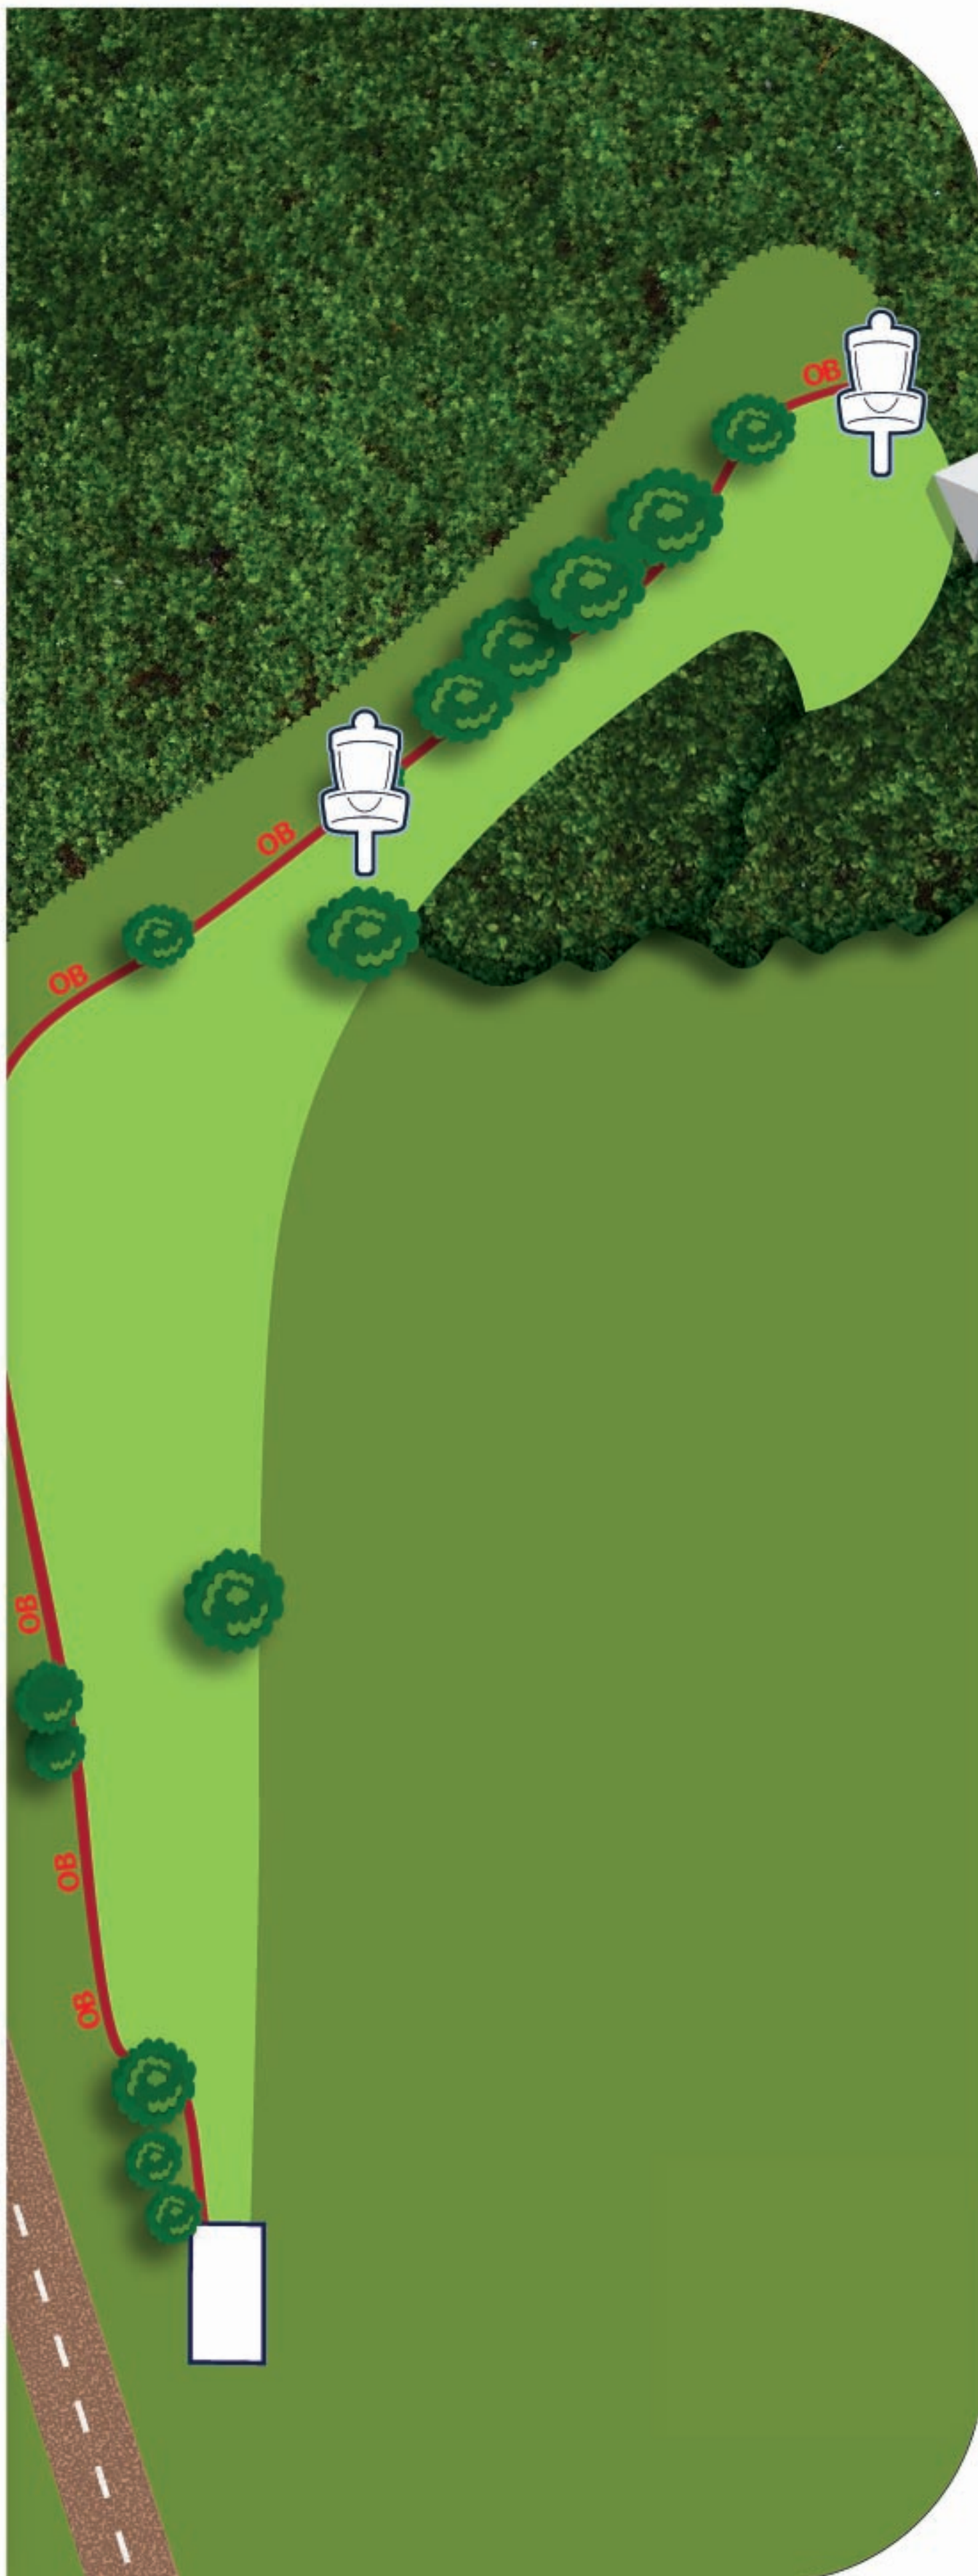

# CAMP KEARNEY DISC GOLF COURSE

5

PAR 4

555'

360'

Long: MA40, MA50,  
MP50, MP60, FA1,  
MJ18, MJ15

Short: FA2, FA40, FA3,  
FA4, All other Junior  
Divisions

OB LEFT SIDE  
OF FAIRWAY