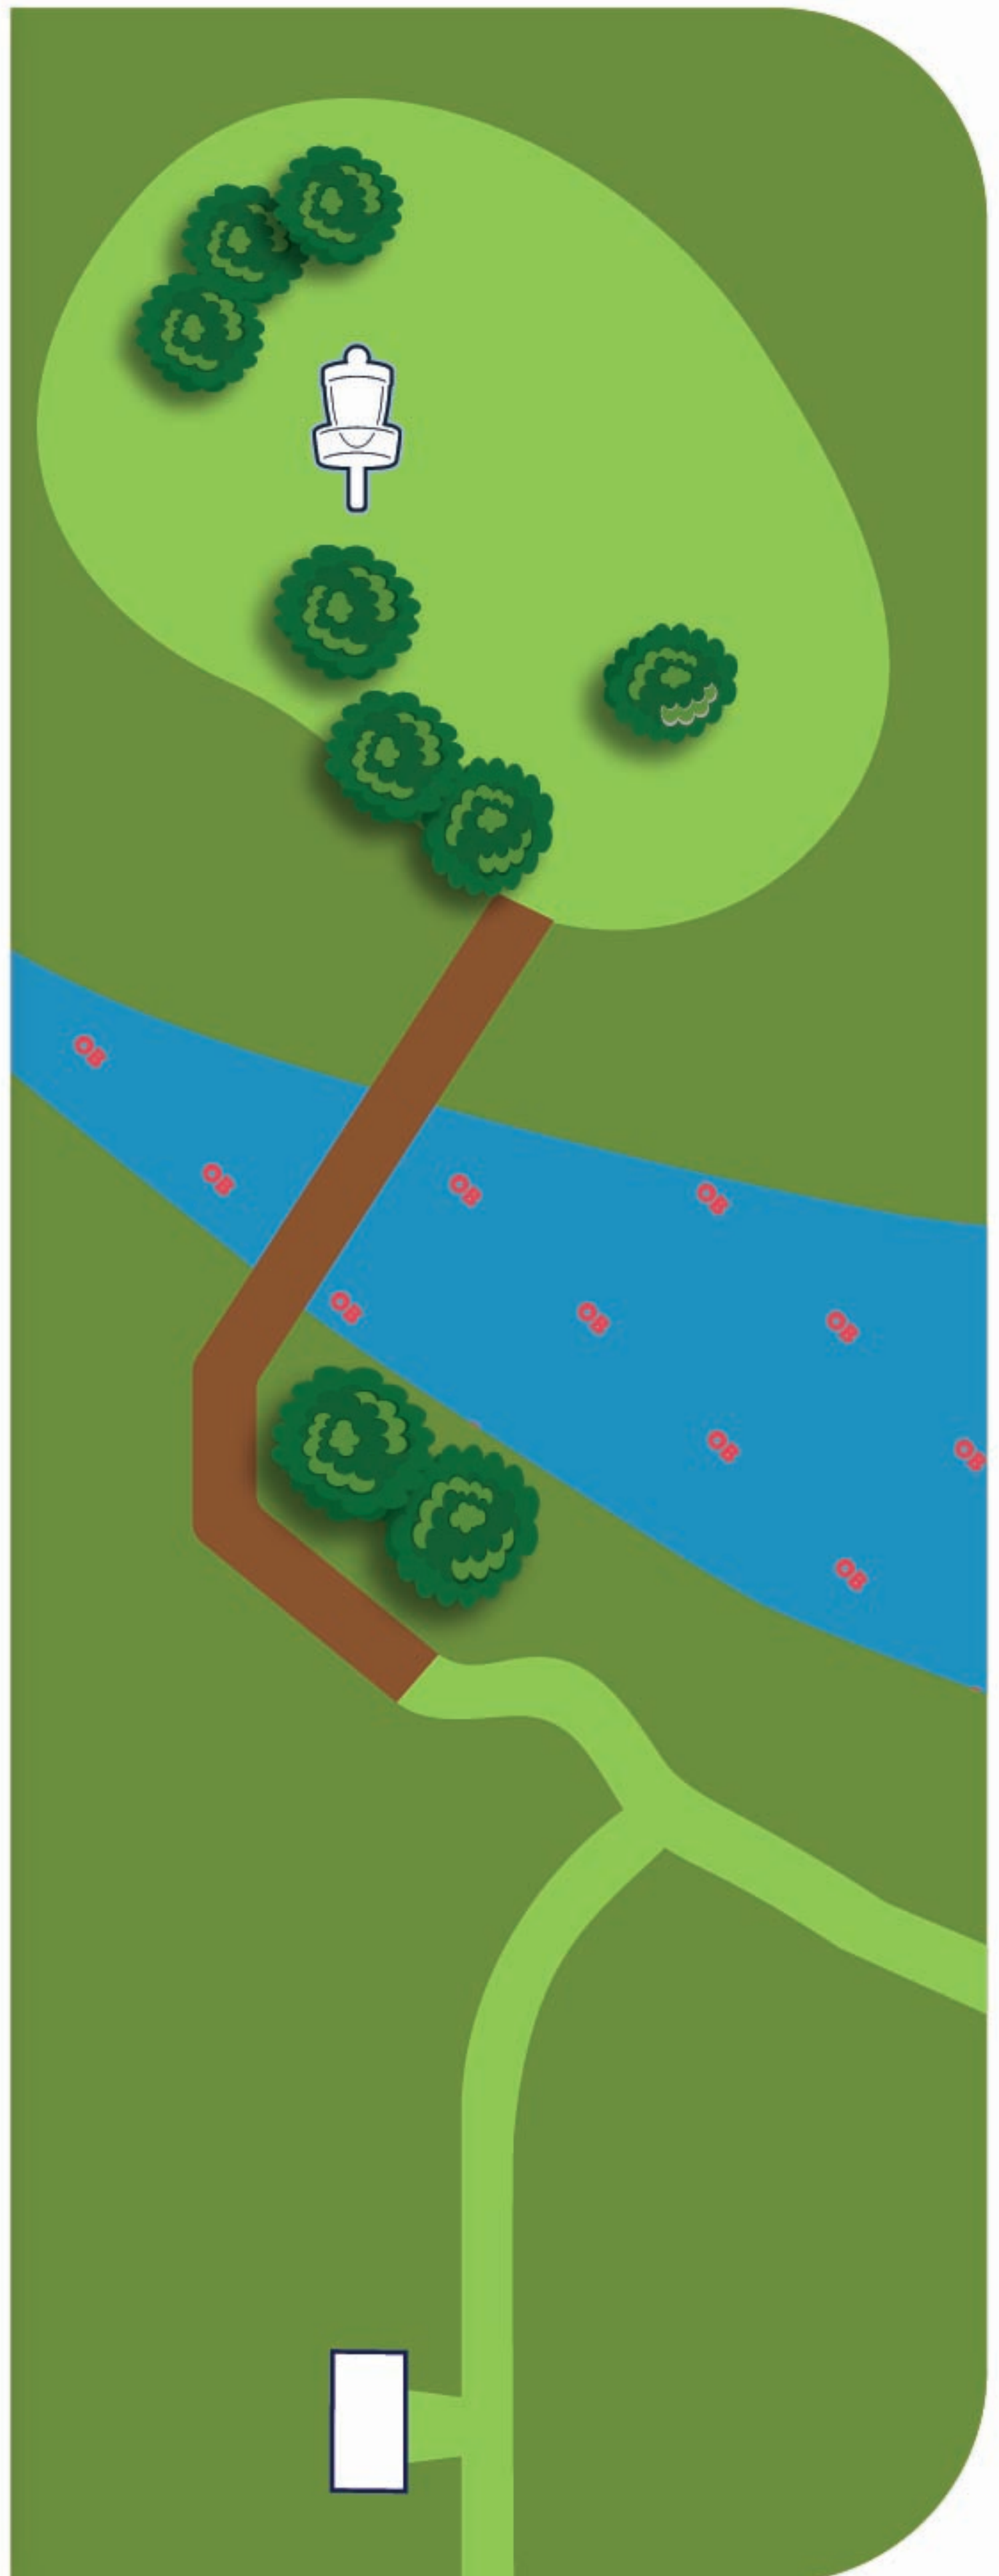

# Camp Kearney Disc Golf Course

**CAMP KEARNEY**  
DISC GOLF COURSE

**1**

**PAR 3**  
**248'**

**CAMP KEARNEY**  
DISC GOLF COURSE

**2**

**PAR 3**  
**217'**

**WATER IS OB**