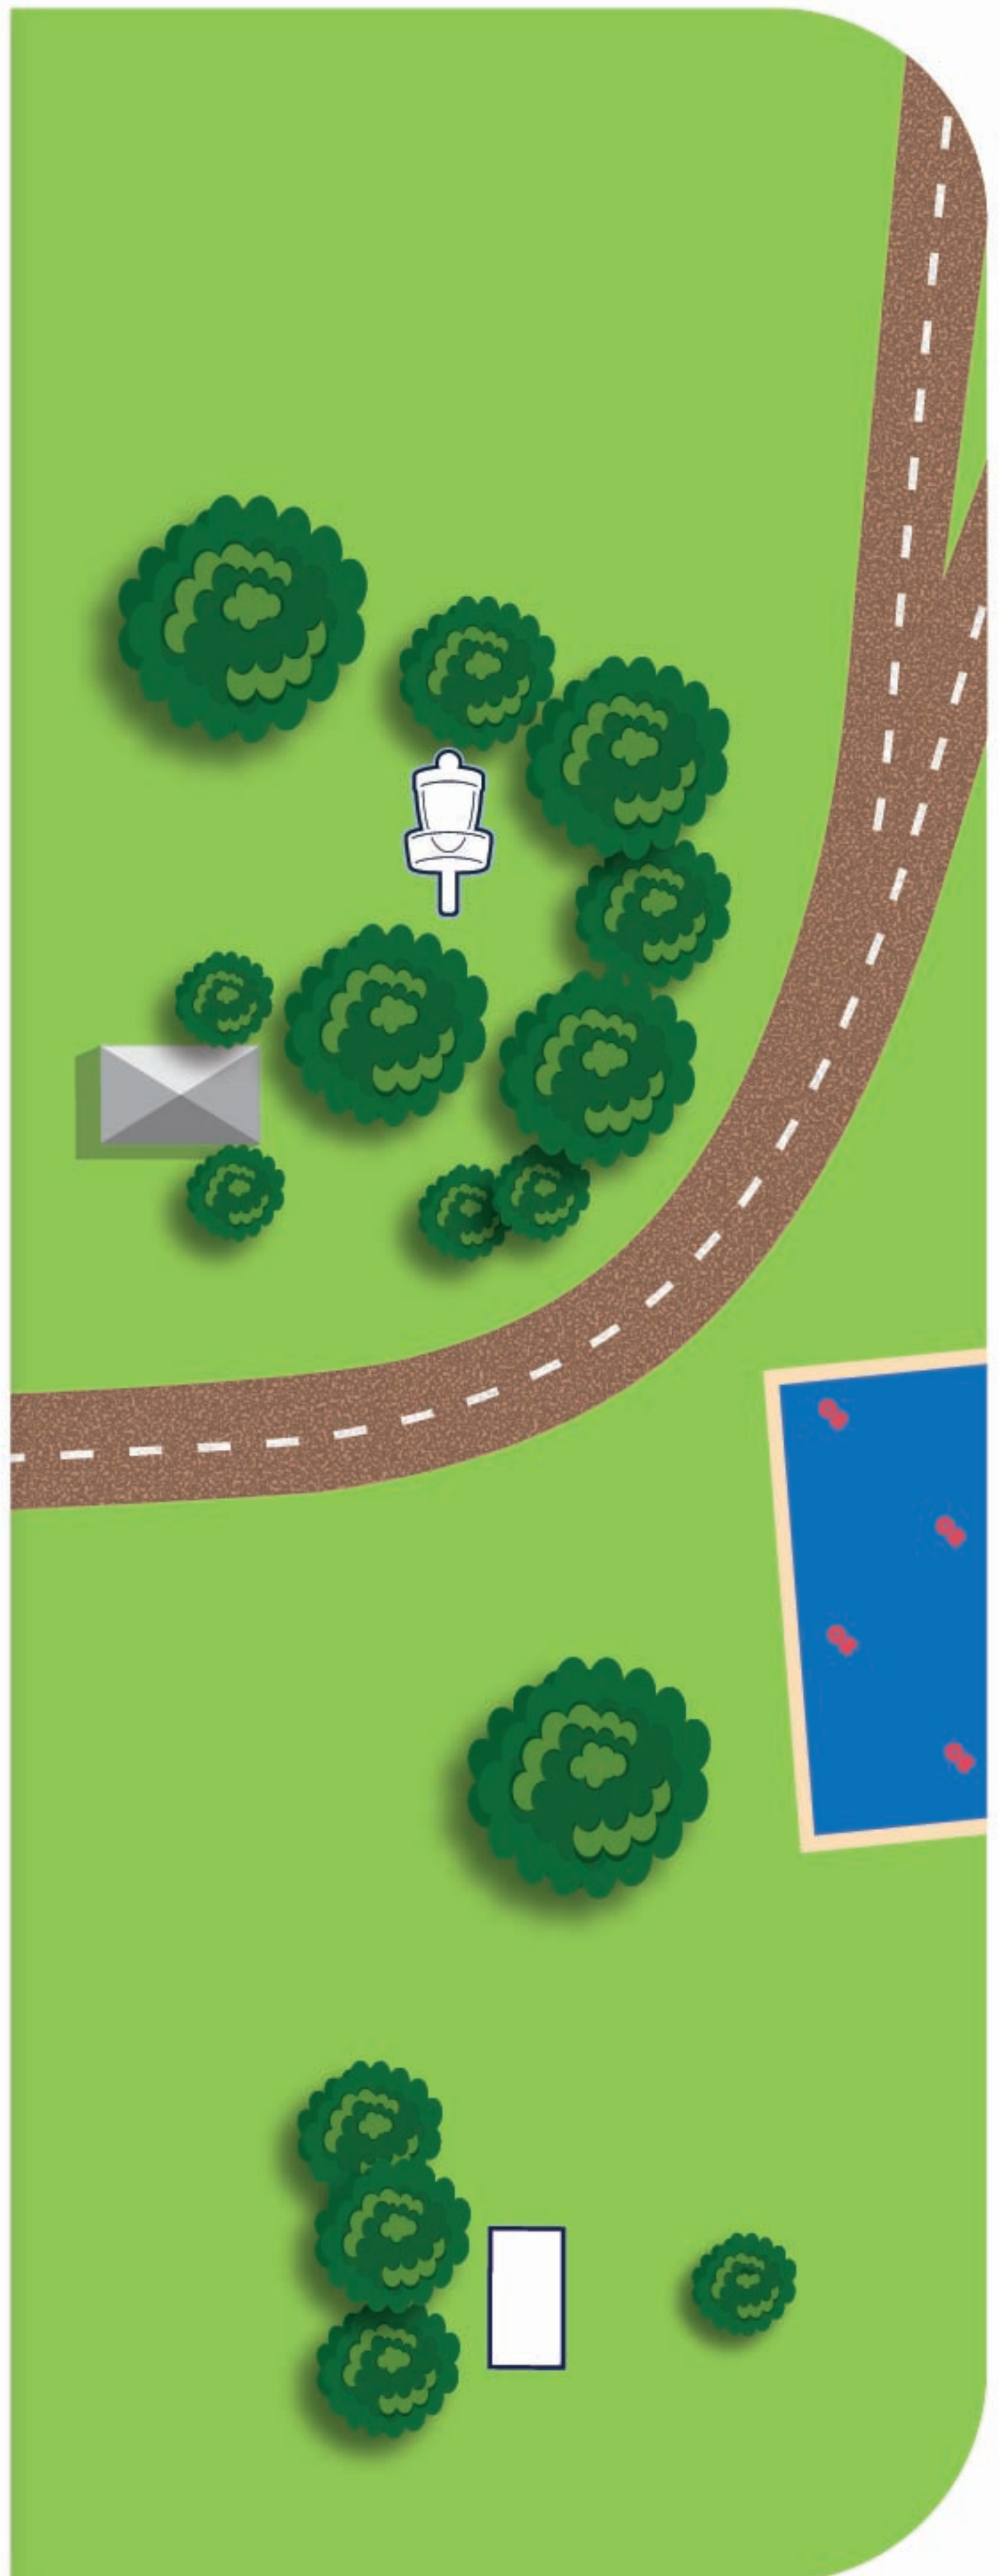

CAMP KEARNEY
DISC GOLF COURSE

7

PAR 3
185'

**INSIDE FENCED
POOL AREA
IS OB**