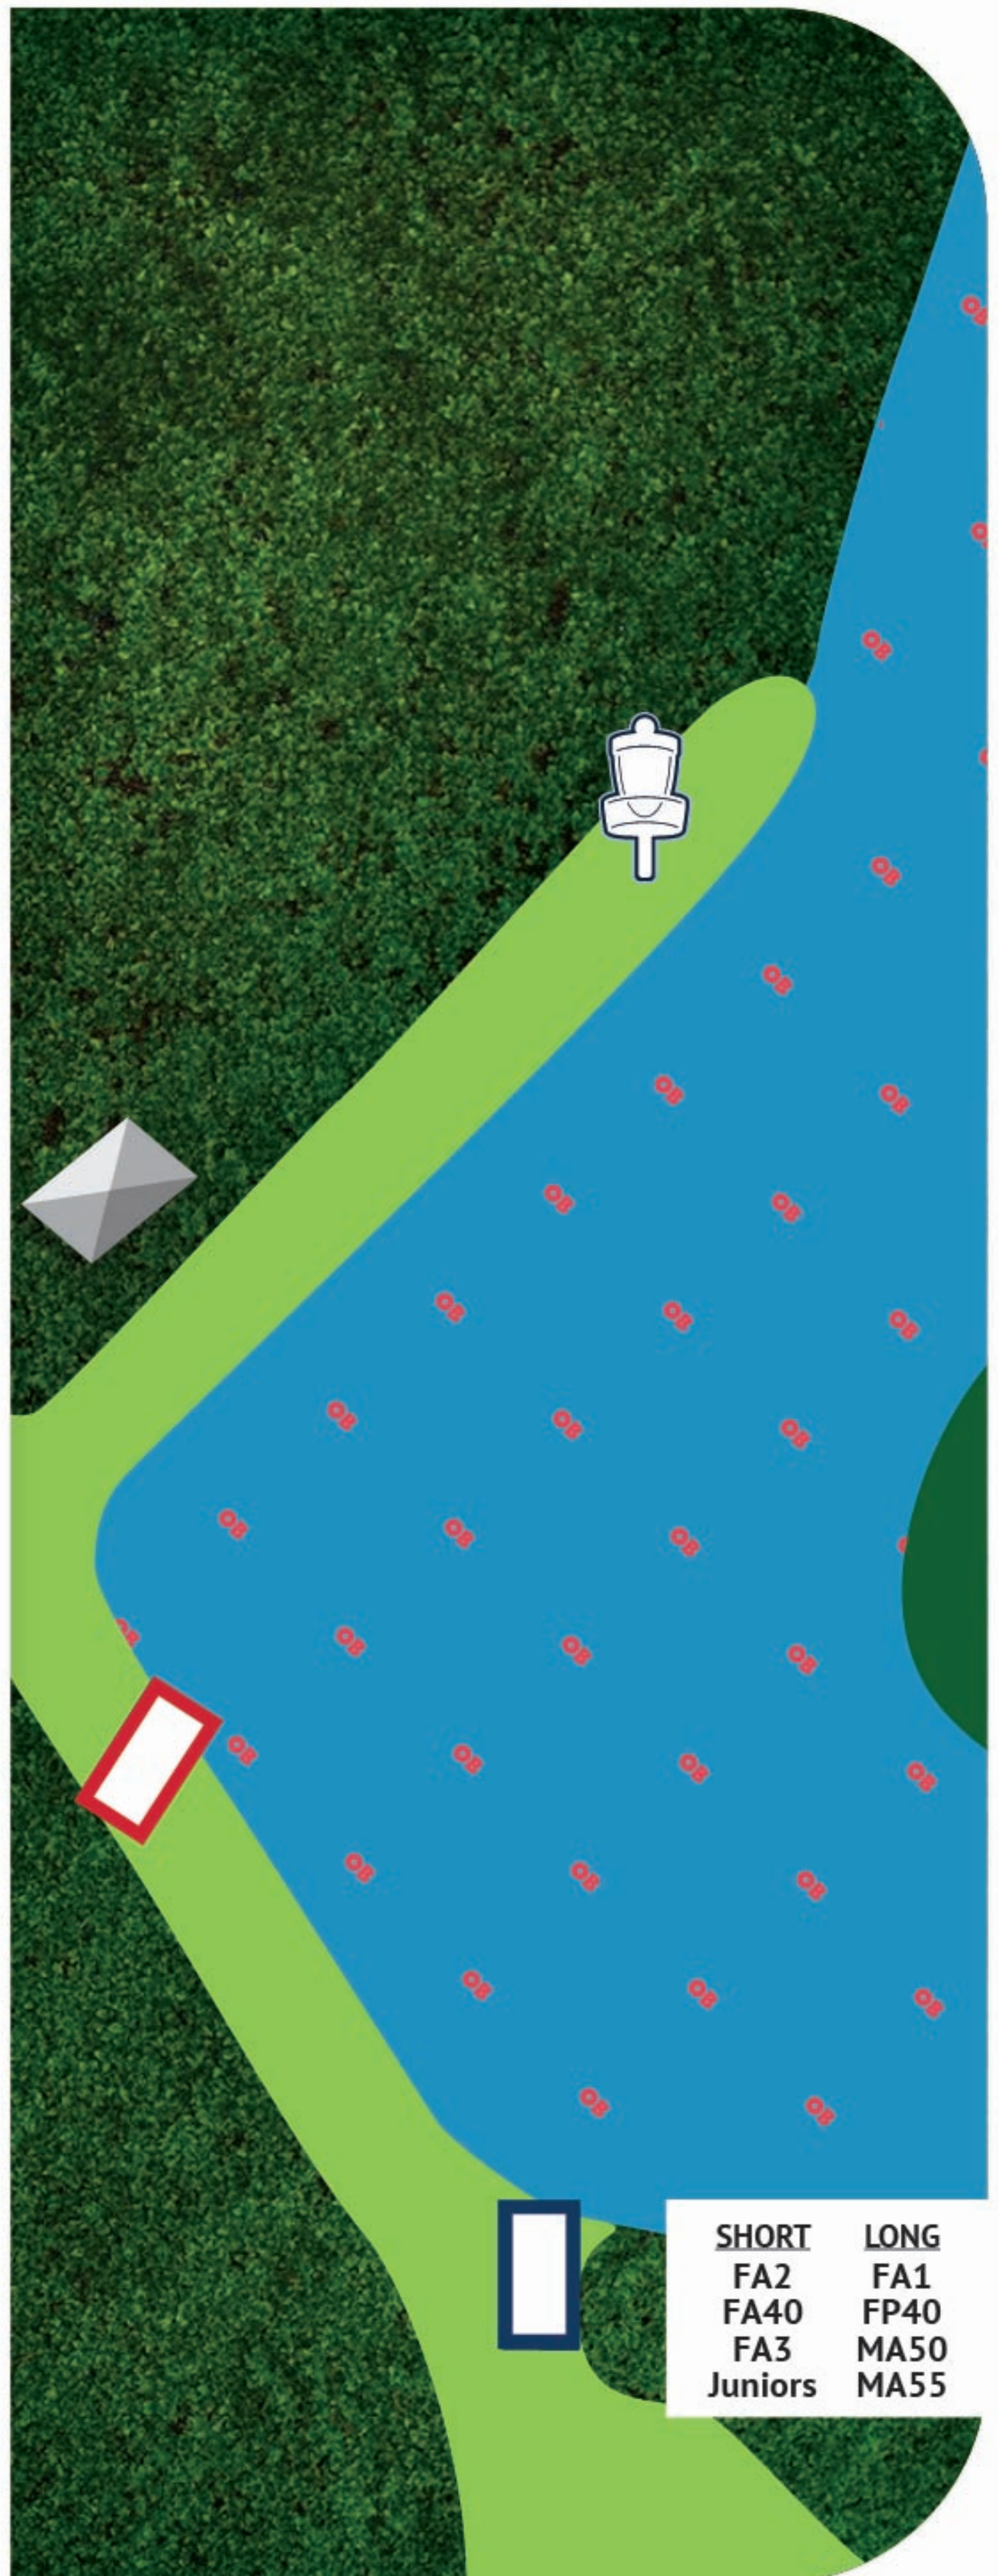

SHORT	LONG
FA2	FA1
FA40	FP40
FA3	MA50
Juniors	MA55