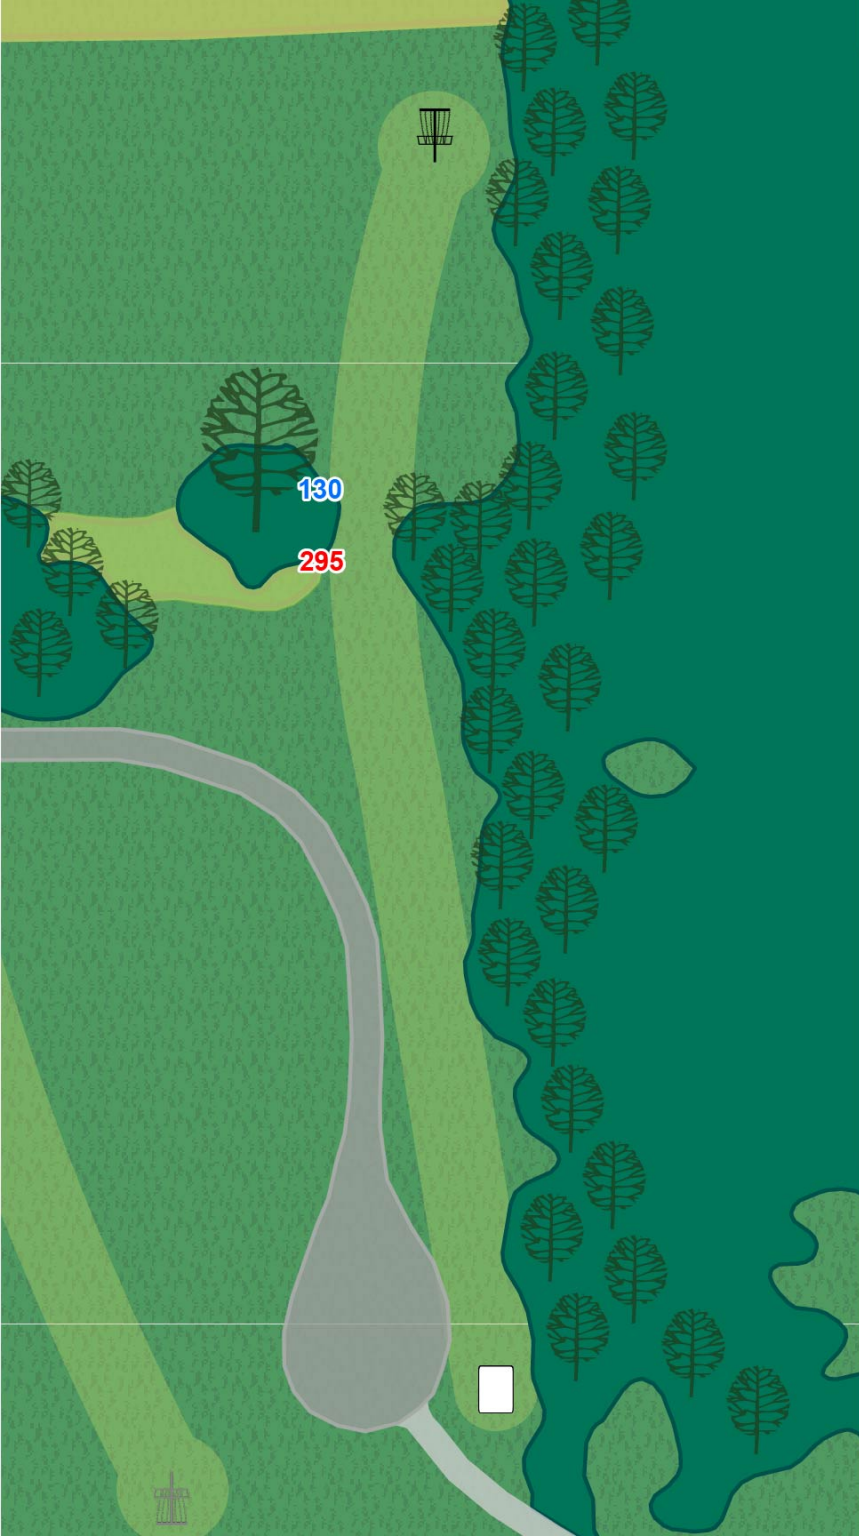

LAKE EUREKA PERMANENT COURSE

GENERAL COURSE RULE: Any lie that is under a bridge may be lifted to the bridge surface.

Eureka Perm

Hole	1	2	3	4	5	6	7	8	9	10	11	12	13	14	15	16	17	18	Total
Par	3	3	3	3	3	3	4	3	4	3	4	3	3	3	5	4	3	3	60
Distance(FT)	258	234	192	240	294	318	645	444	522	320	542	234	237	303	761	504	264	195	6507
Distance(M)	79	71	59	73	90	97	197	135	159	98	165	71	72	92	232	154	80	59	1983

Par 4
645 ft

LAKE EUREKA
PERMANENT COURSE

8

Par 3
444 ft

OB in the cornfield
long of basket.
Gravel road is not
OB.

LAKE EUREKA
PERMANENT COURSE

10

Par 3
320 ft

Play the long pad

LAKE EUREKA
PERMANENT COURSE

11

Par 4
542 ft

LAKE EUREKA
PERMANENT COURSE

12

Par 3
234 ft

LAKE EUREKA
PERMANENT COURSE

13

Par 3
237 ft

LAKE EUREKA
PERMANENT COURSE

14

Par 3
303 ft

OB on or over the walking path to the left. OB in the residential areas to the right.

LAKE EUREKA
PERMANENT COURSE

15