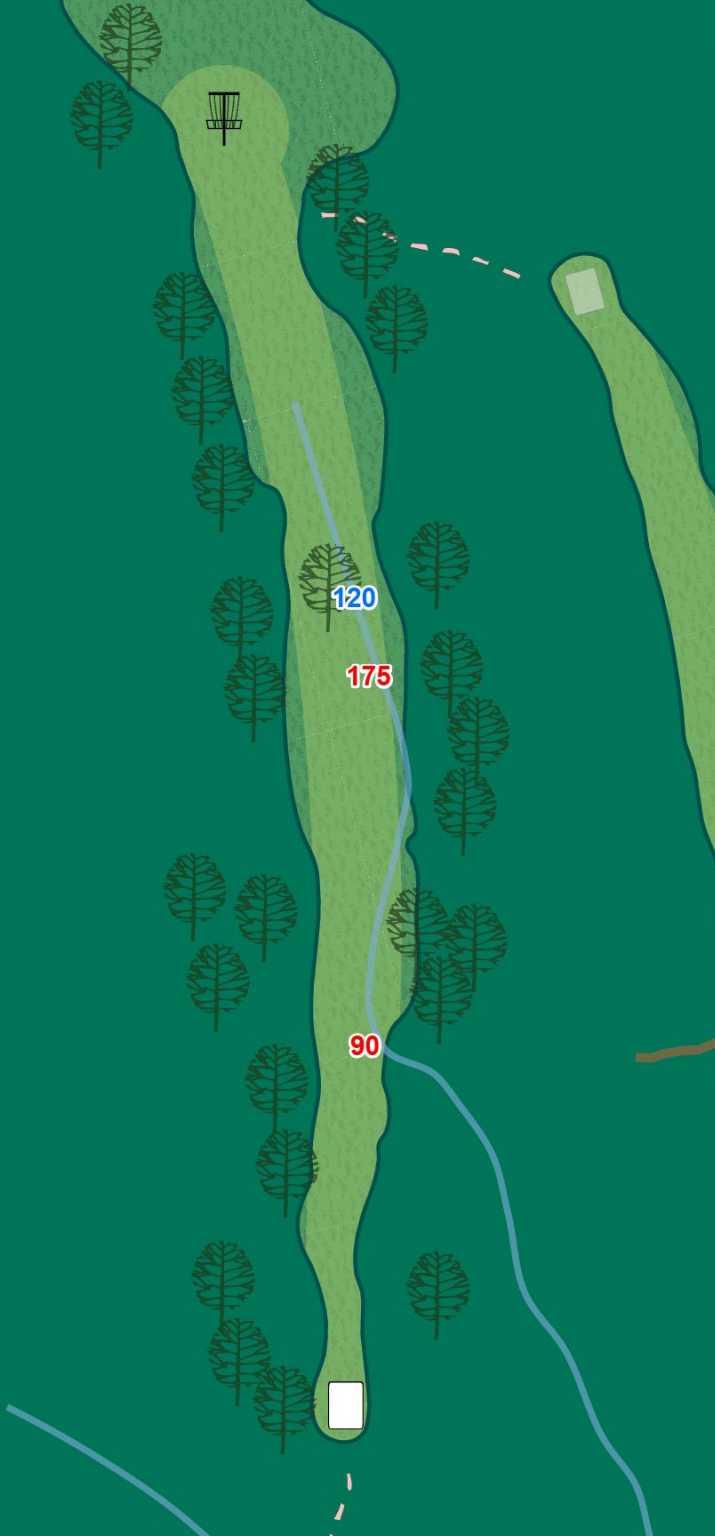

LAKE EUREKA PERMANENT COURSE

GENERAL COURSE RULE: Any lie that is under a bridge may be lifted to the bridge surface.

Eureka Perm

Hole	1	2	3	4	5	6	7	8	9	10	11	12	13	14	15	16	17	18	Total
Par	3	3	3	3	3	3	4	3	4	3	4	3	3	3	5	4	3	3	60
Distance(FT)	258	234	192	240	294	318	645	444	522	320	542	234	237	303	761	504	264	195	6507
Distance(M)	79	71	59	73	90	97	197	135	159	98	165	71	72	92	232	154	80	59	1983

LAKE EUREKA
PERMANENT COURSE

1

Par 3
258 ft

Playground area is
out of bounds

LAKE EUREKA
PERMANENT COURSE

2

Par 3
234 ft

LAKE EUREKA
PERMANENT COURSE

3

Par 3
192 ft

LAKE EUREKA
PERMANENT COURSE

4

Par 3
240 ft

Water is played as casual.

LAKE EUREKA
PERMANENT COURSE

5

Par 3
294 ft

Water is played as casual.

LAKE EUREKA
PERMANENT COURSE

6

Par 3
318 ft

Water is played as casual.

LAKE EUREKA
PERMANENT COURSE

7