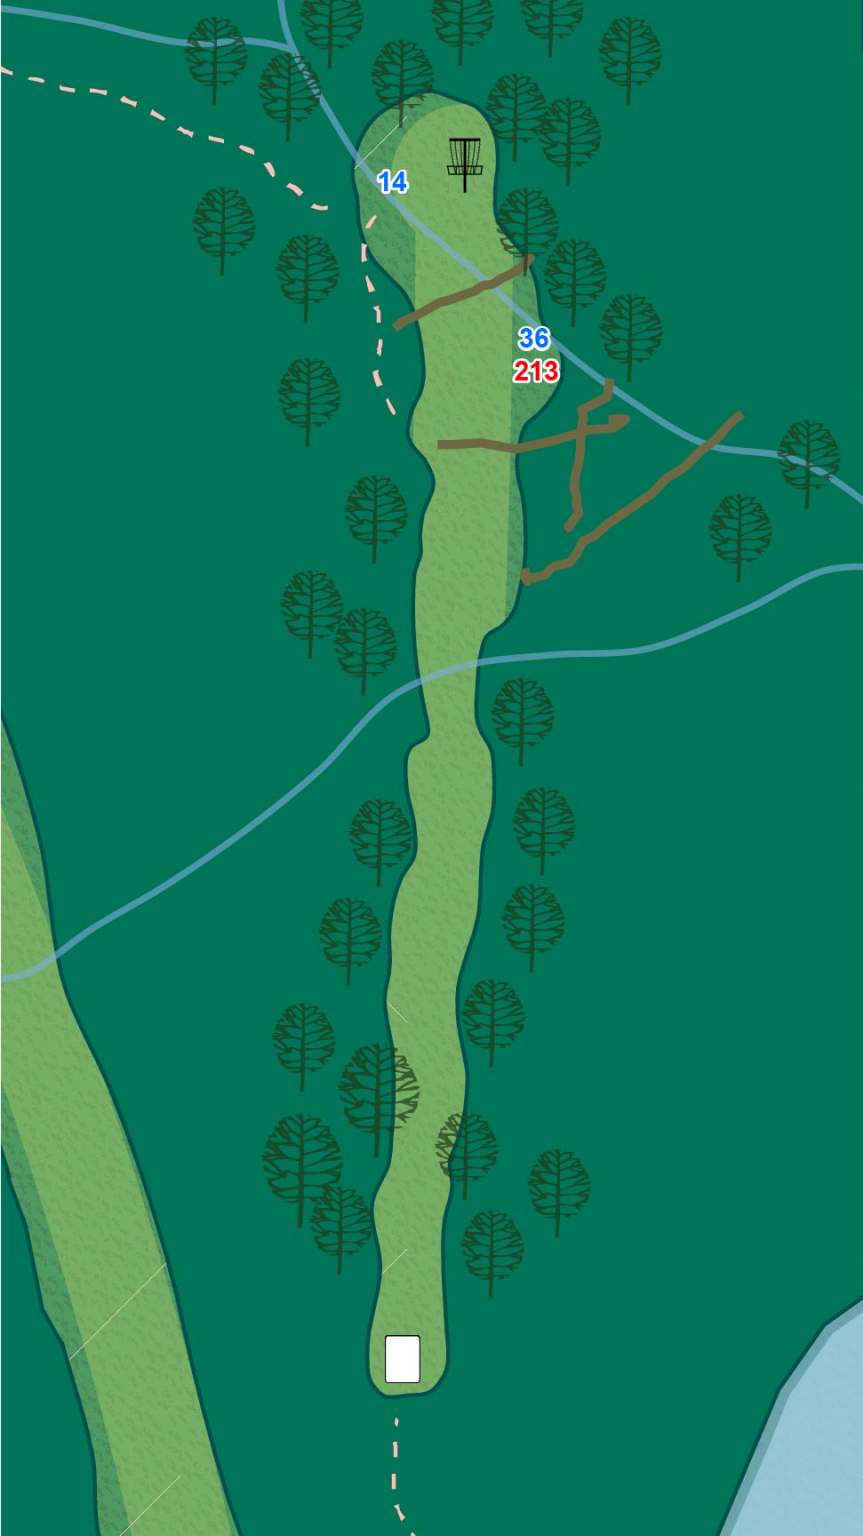

LAKE EUREKA PERMANENT COURSE

GENERAL COURSE RULE: Any lie that is under a bridge may be lifted to the bridge surface.

Eureka Perm

Hole	1	2	3	4	5	6	7	8	9	10	11	12	13	14	15	16	17	18	Total
Par	3	3	3	3	3	3	4	3	4	3	4	3	3	3	5	4	3	3	60
Distance(FT)	258	234	192	240	294	318	645	444	522	320	542	234	237	303	761	504	264	195	6507
Distance(M)	79	71	59	73	90	97	197	135	159	98	165	71	72	92	232	154	80	59	1983

LAKE EUREKA
PERMANENT COURSE

1

Par 3
258 ft

Playground area is
out of bounds

LAKE EUREKA
PERMANENT COURSE

2

Par 3
234 ft

LAKE EUREKA
PERMANENT COURSE

3

Par 3
192 ft

LAKE EUREKA
PERMANENT COURSE

4

Par 3
240 ft

Water is played as casual.

LAKE EUREKA
PERMANENT COURSE

5

**Par 3
195 ft**

OB on or over the walking path to the left. OB to the right in or over the creek. OB on the bridge.

LAKE EUREKA PERMANENT COURSE

Legend

 Tee

 Basket

 - - Out of Bounds

150 Distance From Tee