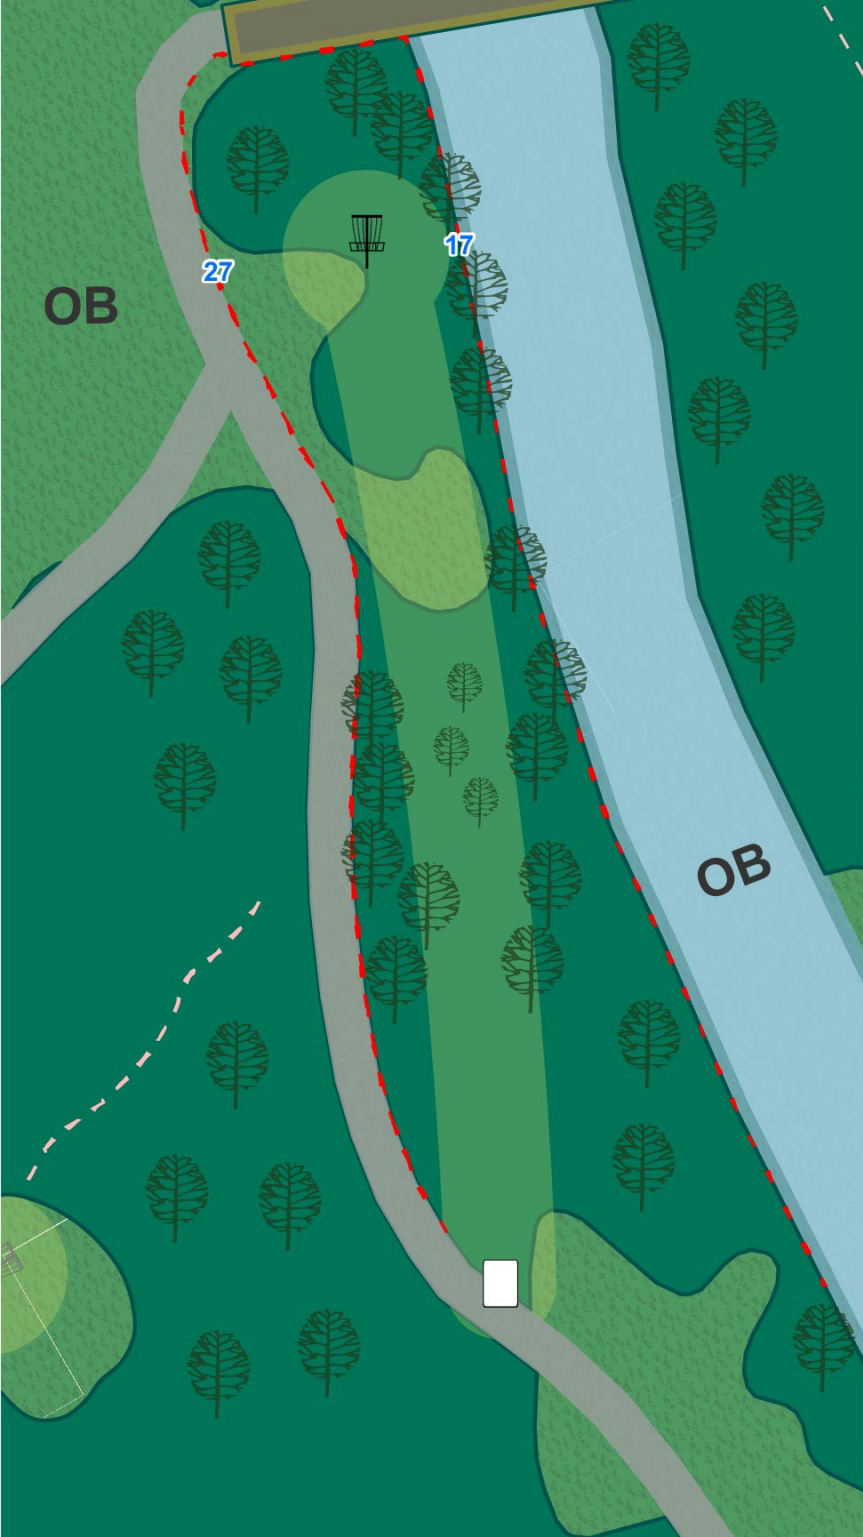

13

Par 3
237 ft

LAKE EUREKA
PERMANENT COURSE

14

Par 3
303 ft

OB on or over the walking path to the left. OB in the residential areas to the right.

LAKE EUREKA
PERMANENT COURSE

15

Par 5

Short 761 ft

OB in the residential areas to the right.

Elevated Green

LAKE EUREKA
PERMANENT COURSE

16

Par 4

Short 504 ft

OB on or over
the concrete
path.

215

LAKE EUREKA
PERMANENT COURSE

17

Par 3
264 ft

OB on or over the walking path to the left.

**LAKE EUREKA
PERMANENT COURSE**

18

**Par 3
195 ft**

OB on or over the walking path to the left. OB to the right in or over the creek. OB on the bridge.

LAKE EUREKA PERMANENT COURSE

Legend

 Tee

 Basket

 - - Out of Bounds

150 Distance From Tee