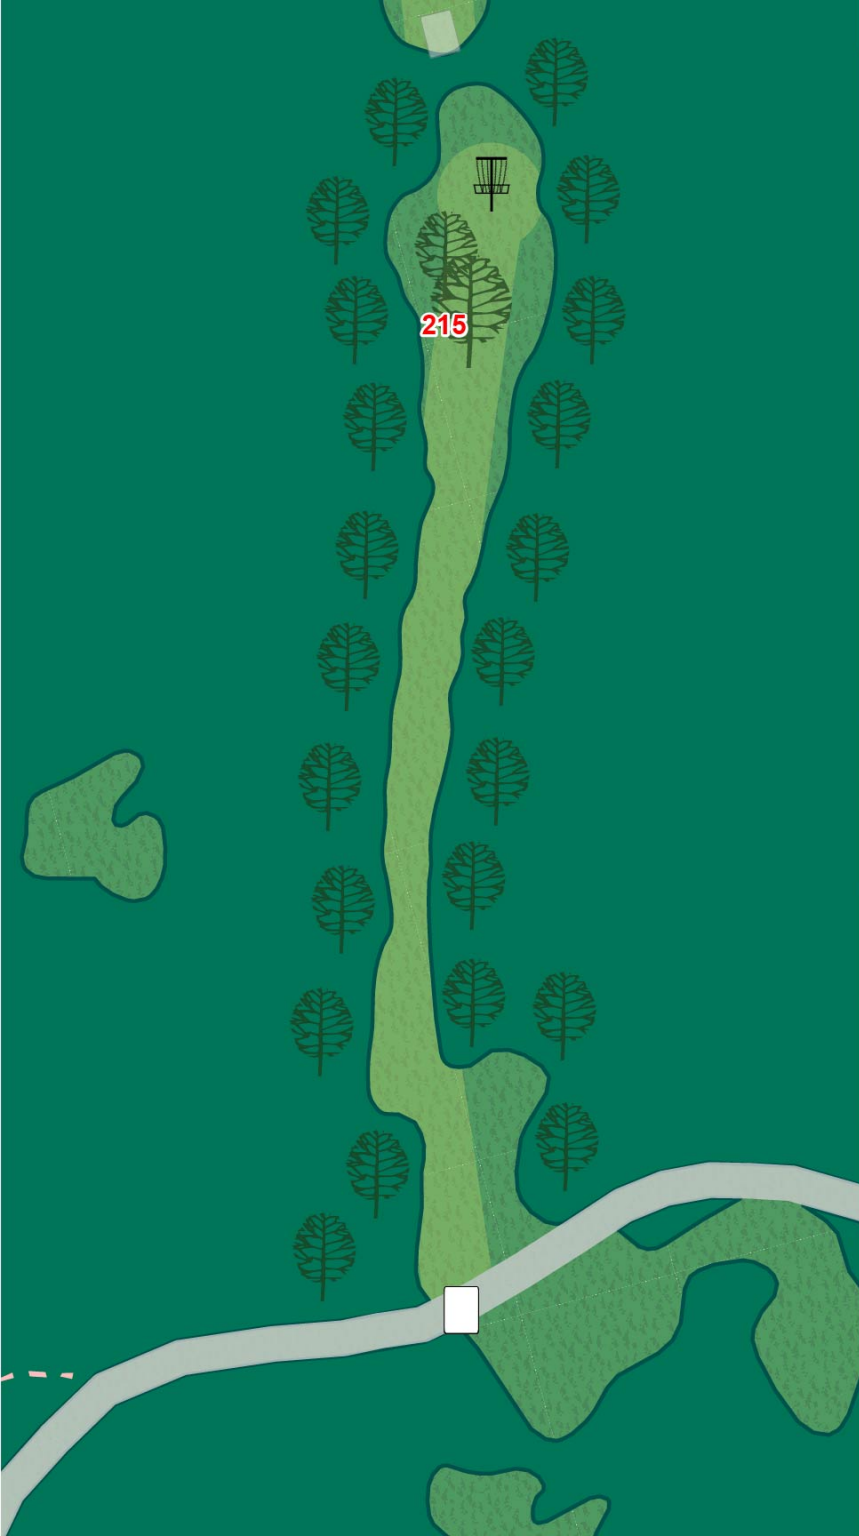

LAKE EUREKA PERMANENT COURSE

GENERAL COURSE RULE: Any lie that is under a bridge may be lifted to the bridge surface.

Eureka Perm

Hole	1	2	3	4	5	6	7	8	9	10	11	12	13	14	15	16	17	18	Total
Par	3	3	3	3	3	3	4	3	4	3	4	3	3	3	5	4	3	3	60
Distance(FT)	258	234	192	240	294	318	645	444	522	320	542	234	237	303	761	504	264	195	6507
Distance(M)	79	71	59	73	90	97	197	135	159	98	165	71	72	92	232	154	80	59	1983

Par 4
645 ft

LAKE EUREKA
PERMANENT COURSE

8

Par 3
444 ft

OB in the cornfield
long of basket.
Gravel road is not
OB.

LAKE EUREKA
PERMANENT COURSE

10

Par 3
320 ft

Play the long pad

LAKE EUREKA
PERMANENT COURSE

11

Par 4
542 ft

LAKE EUREKA
PERMANENT COURSE

12

Par 3
234 ft

LAKE EUREKA
PERMANENT COURSE

13

Par 3
237 ft

LAKE EUREKA
PERMANENT COURSE

14

Par 3
303 ft

OB on or over the walking path to the left. OB in the residential areas to the right.

LAKE EUREKA
PERMANENT COURSE

15