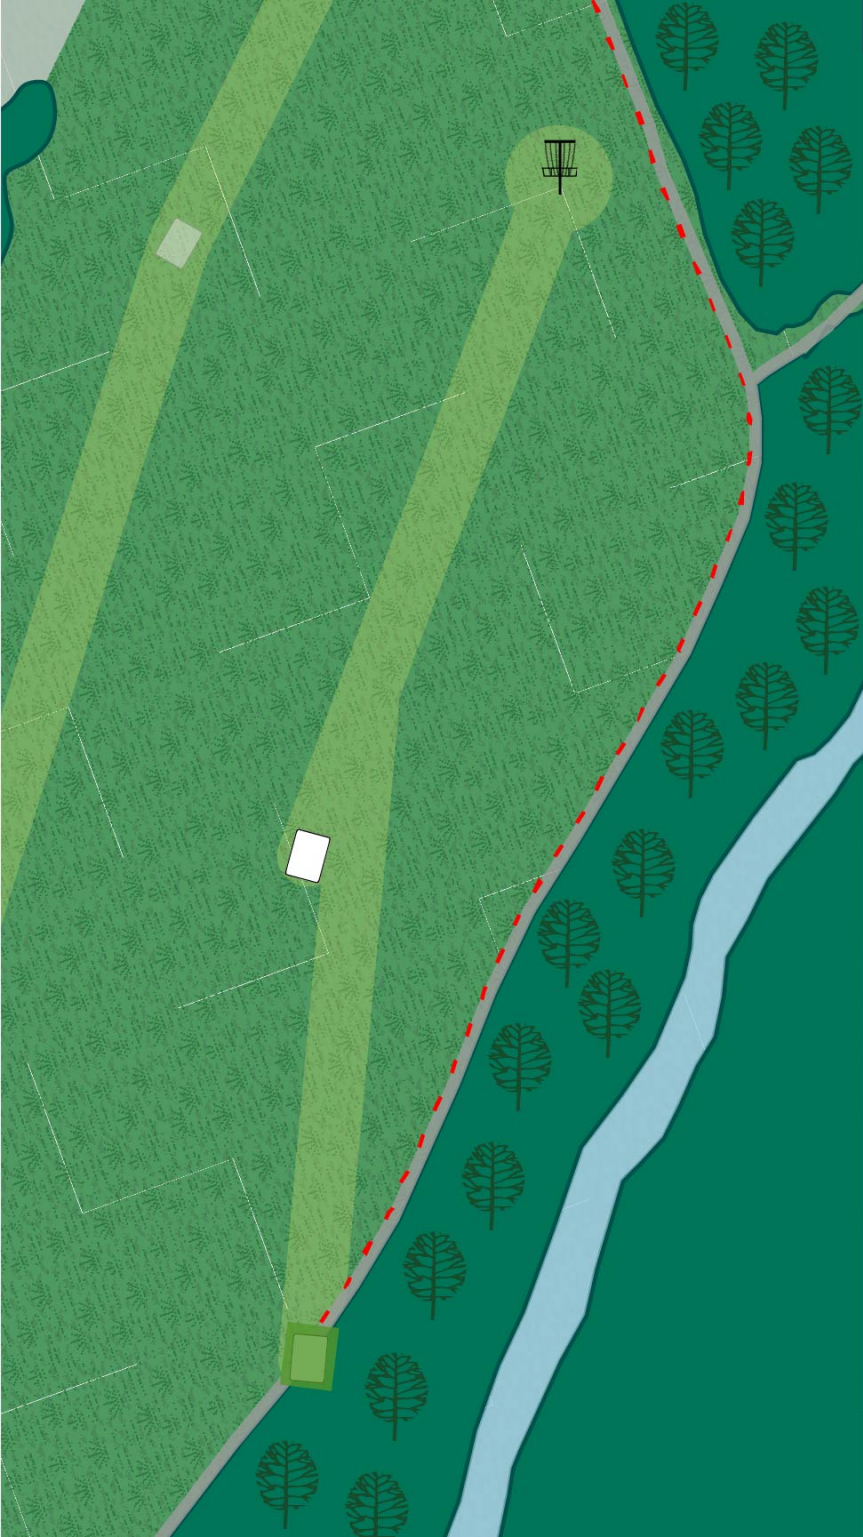

Play the long pad

LAKE EUREKA
PERMANENT COURSE

11

Par 4
542 ft

LAKE EUREKA
PERMANENT COURSE

12

Par 3
234 ft

LAKE EUREKA
PERMANENT COURSE

13

Par 3
237 ft

LAKE EUREKA
PERMANENT COURSE

14

Par 3
303 ft

OB on or over the walking path to the left. OB in the residential areas to the right.

LAKE EUREKA
PERMANENT COURSE

15

Par 5

Short 761 ft

OB in the residential areas to the right.

Elevated Green

LAKE EUREKA
PERMANENT COURSE

16

Par 4

Short 504 ft

OB on or over
the concrete
path.

215

LAKE EUREKA
PERMANENT COURSE

17

Par 3
264 ft

OB on or over the walking path to the left.

**LAKE EUREKA
PERMANENT COURSE**

18