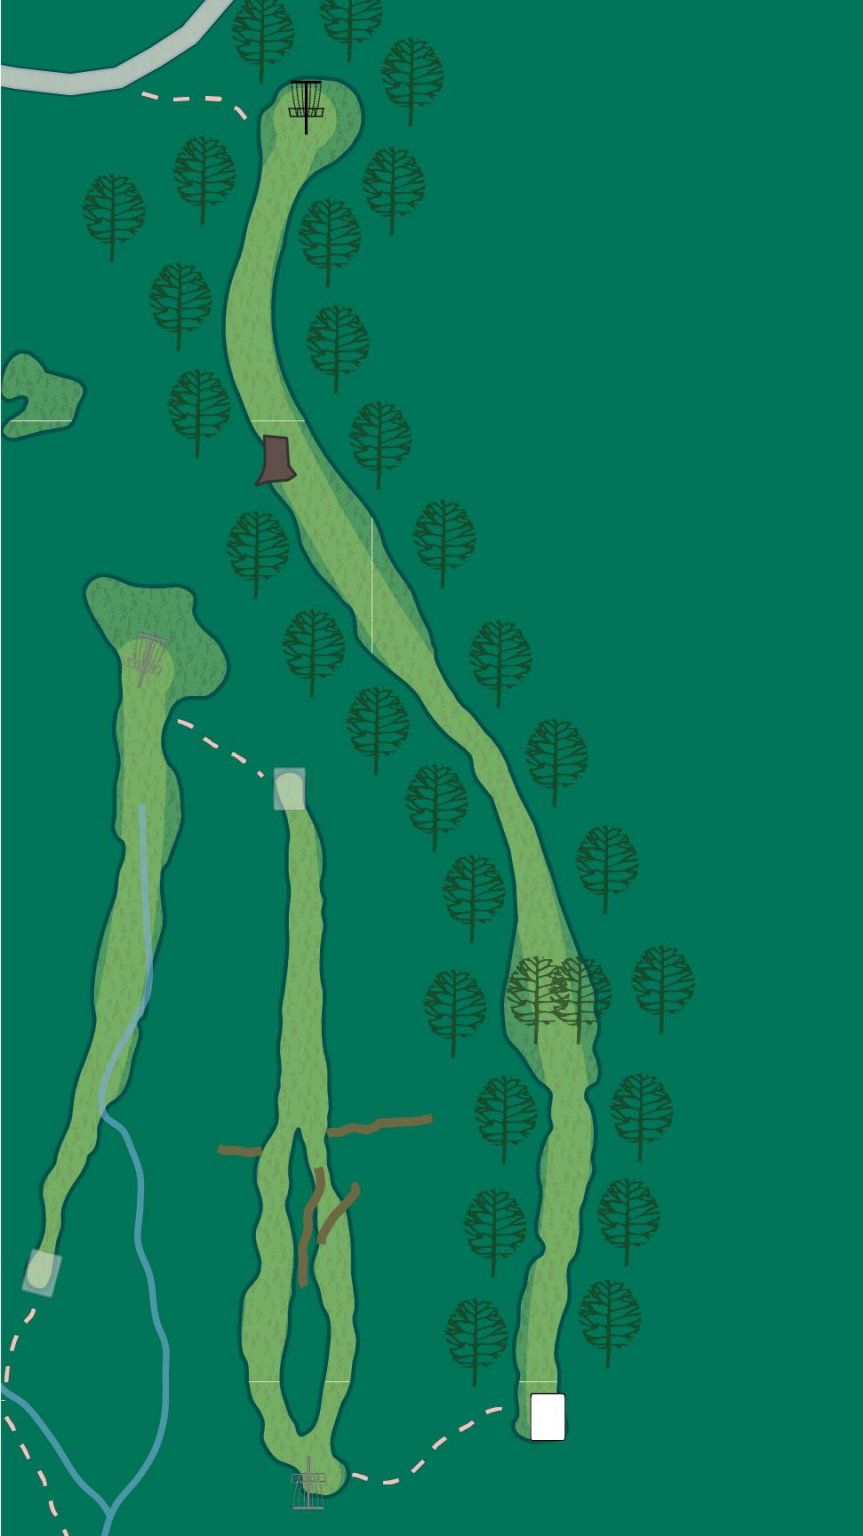

LAKE EUREKA PERMANENT COURSE

GENERAL COURSE RULE: Any lie that is under a bridge may be lifted to the bridge surface.

Eureka Perm

Hole	1	2	3	4	5	6	7	8	9	10	11	12	13	14	15	16	17	18	Total
Par	3	3	3	3	3	3	4	3	4	3	4	3	3	3	5	4	3	3	60
Distance(FT)	258	234	192	240	294	318	645	444	522	320	542	234	237	303	761	504	264	195	6507
Distance(M)	79	71	59	73	90	97	197	135	159	98	165	71	72	92	232	154	80	59	1983

3

Par 3
192 ft

LAKE EUREKA
PERMANENT COURSE

4

Par 3
240 ft

Water is played as casual.

LAKE EUREKA
PERMANENT COURSE

5

Par 3
294 ft

Water is played as casual.

LAKE EUREKA
PERMANENT COURSE

6

Par 3
318 ft

Water is played as casual.

LAKE EUREKA
PERMANENT COURSE

7

Par 4
645 ft

LAKE EUREKA
PERMANENT COURSE

8

Par 3
444 ft

OB in the cornfield
long of basket.
Gravel road is not
OB.

LAKE EUREKA
PERMANENT COURSE

10

Par 3
320 ft