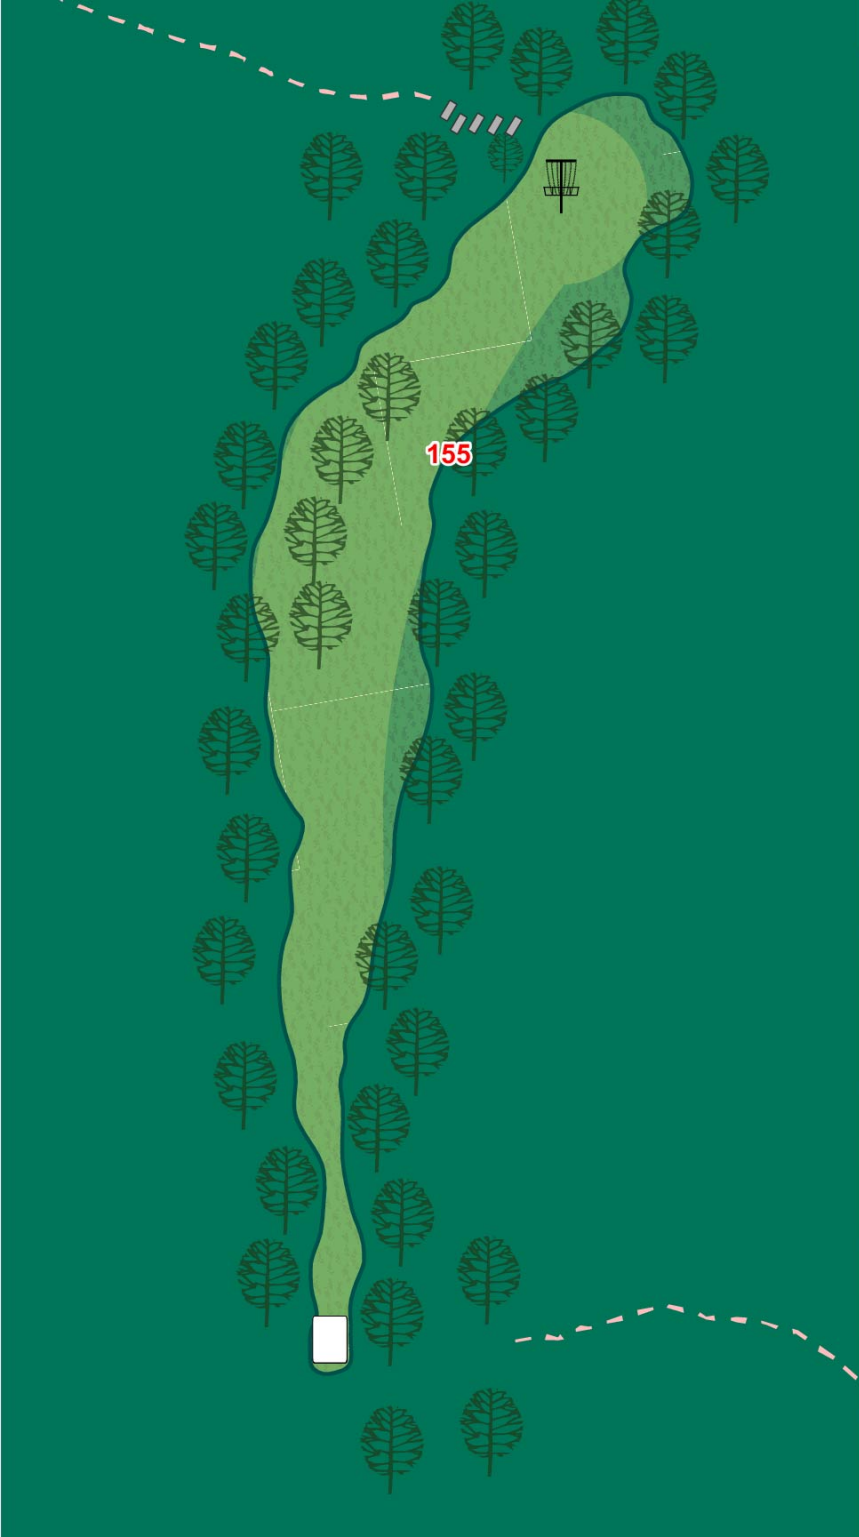

LAKE EUREKA PERMANENT COURSE

GENERAL COURSE RULE: Any lie that is under a bridge may be lifted to the bridge surface.

Eureka Perm

Hole	1	2	3	4	5	6	7	8	9	10	11	12	13	14	15	16	17	18	Total
Par	3	3	3	3	3	3	4	3	4	3	4	3	3	3	5	4	3	3	60
Distance(FT)	258	234	192	240	294	318	645	444	522	320	542	234	237	303	761	504	264	195	6507
Distance(M)	79	71	59	73	90	97	197	135	159	98	165	71	72	92	232	154	80	59	1983

Play the long pad

LAKE EUREKA
PERMANENT COURSE

11

Par 4
542 ft

LAKE EUREKA
PERMANENT COURSE

12

Par 3
234 ft

LAKE EUREKA
PERMANENT COURSE

13

Par 3
237 ft

LAKE EUREKA
PERMANENT COURSE

14

Par 3
303 ft

OB on or over the walking path to the left. OB in the residential areas to the right.

LAKE EUREKA
PERMANENT COURSE

15

Par 5

Short 761 ft

OB in the residential areas to the right.

Elevated Green

LAKE EUREKA
PERMANENT COURSE

16

Par 4

Short 504 ft