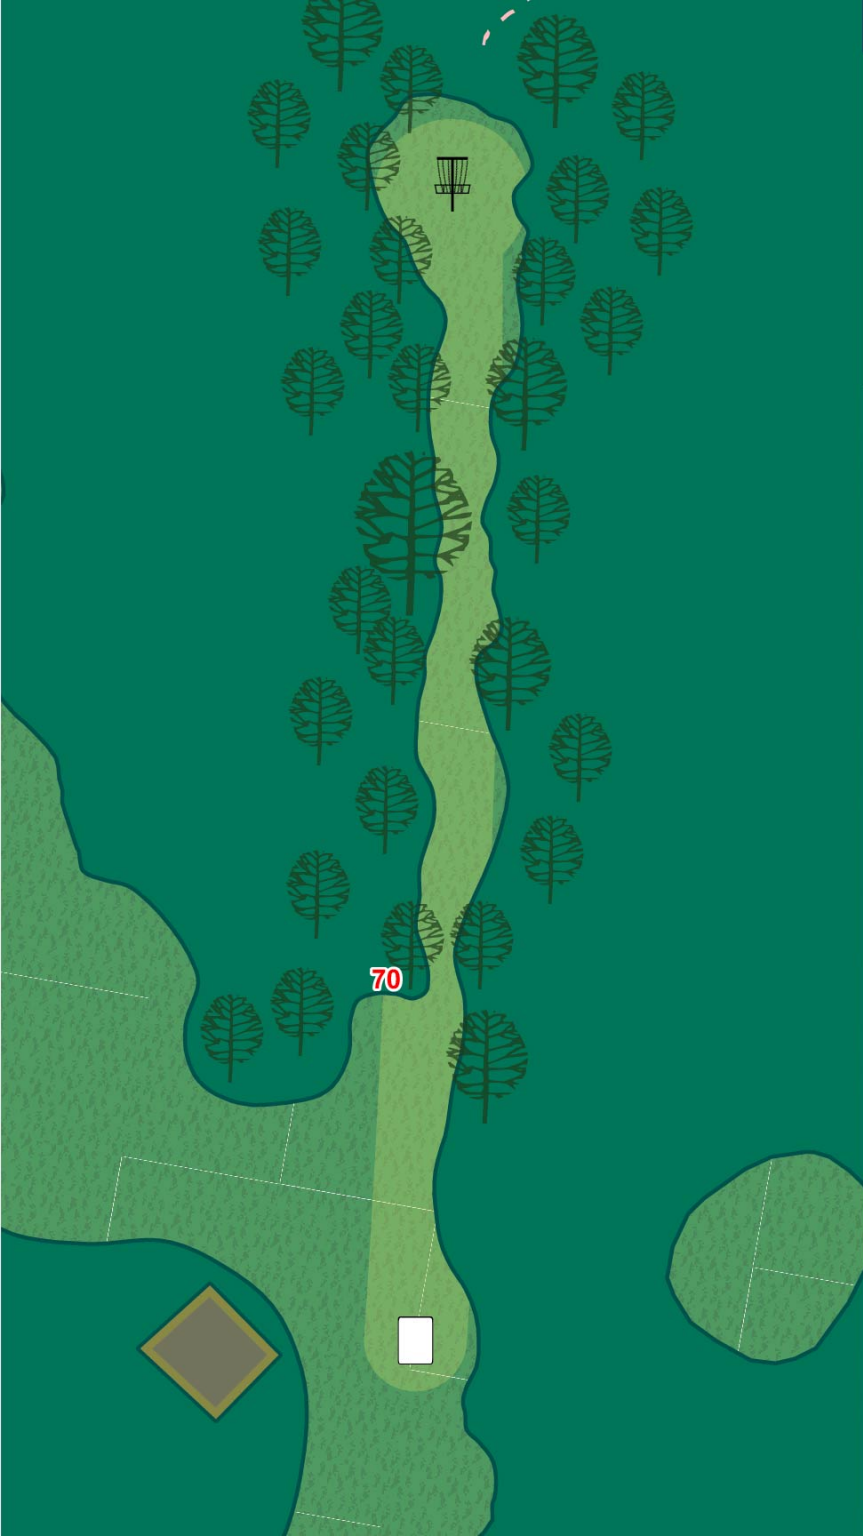

LAKE EUREKA PERMANENT COURSE

GENERAL COURSE RULE: Any lie that is under a bridge may be lifted to the bridge surface.

Eureka Perm

Hole	1	2	3	4	5	6	7	8	9	10	11	12	13	14	15	16	17	18	Total
Par	3	3	3	3	3	3	4	3	4	3	4	3	3	3	5	4	3	3	60
Distance(FT)	258	234	192	240	294	318	645	444	522	320	542	234	237	303	761	504	264	195	6507
Distance(M)	79	71	59	73	90	97	197	135	159	98	165	71	72	92	232	154	80	59	1983

LAKE EUREKA
PERMANENT COURSE

1

Par 3
258 ft

Playground area is
out of bounds

LAKE EUREKA
PERMANENT COURSE

2

Par 3
234 ft

LAKE EUREKA
PERMANENT COURSE

3

Par 3
192 ft

LAKE EUREKA
PERMANENT COURSE

4

Par 3
240 ft

Water is played as casual.

LAKE EUREKA
PERMANENT COURSE

5

**Par 3
195 ft**

OB on or over the walking path to the left. OB to the right in or over the creek. OB on the bridge.

LAKE EUREKA PERMANENT COURSE

Legend

 Tee

 Basket

 - - Out of Bounds

150 Distance From Tee