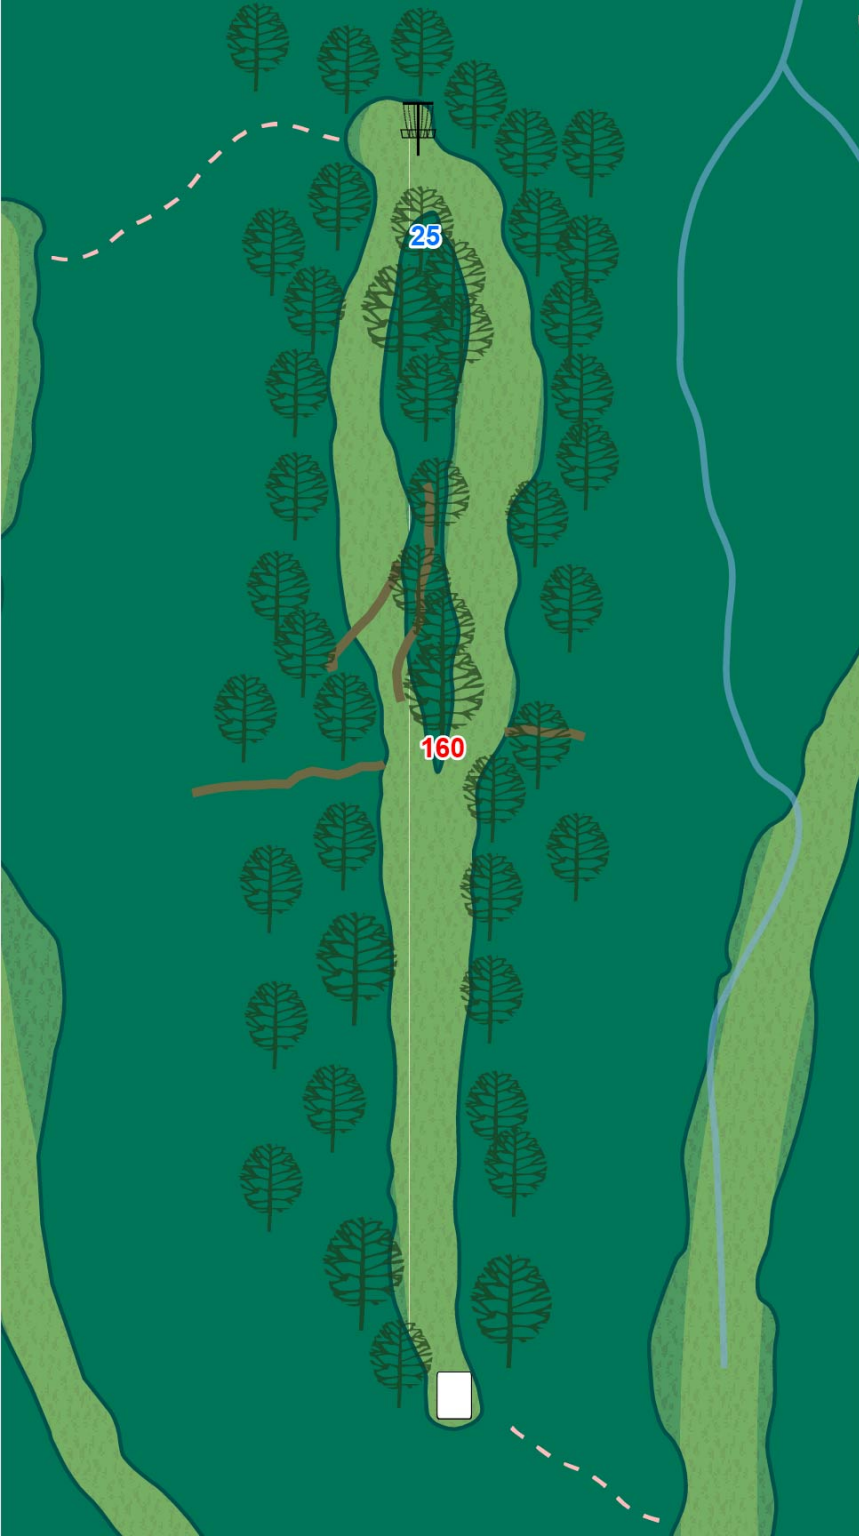

LAKE EUREKA PERMANENT COURSE

GENERAL COURSE RULE: Any lie that is under a bridge may be lifted to the bridge surface.

Eureka Perm

Hole	1	2	3	4	5	6	7	8	9	10	11	12	13	14	15	16	17	18	Total
Par	3	3	3	3	3	3	4	3	4	3	4	3	3	3	5	4	3	3	60
Distance(FT)	258	234	192	240	294	318	645	444	522	320	542	234	237	303	761	504	264	195	6507
Distance(M)	79	71	59	73	90	97	197	135	159	98	165	71	72	92	232	154	80	59	1983

3

Par 3
192 ft

LAKE EUREKA
PERMANENT COURSE

4

Par 3
240 ft

Water is played as casual.

LAKE EUREKA
PERMANENT COURSE

5

Par 3
294 ft

Water is played as casual.

LAKE EUREKA
PERMANENT COURSE

6

Par 3
318 ft

Water is played as casual.

LAKE EUREKA
PERMANENT COURSE

7

Par 4
645 ft

LAKE EUREKA
PERMANENT COURSE

8

Par 3
444 ft

OB in the cornfield
long of basket.
Gravel road is not
OB.

LAKE EUREKA
PERMANENT COURSE

10

Par 3
320 ft