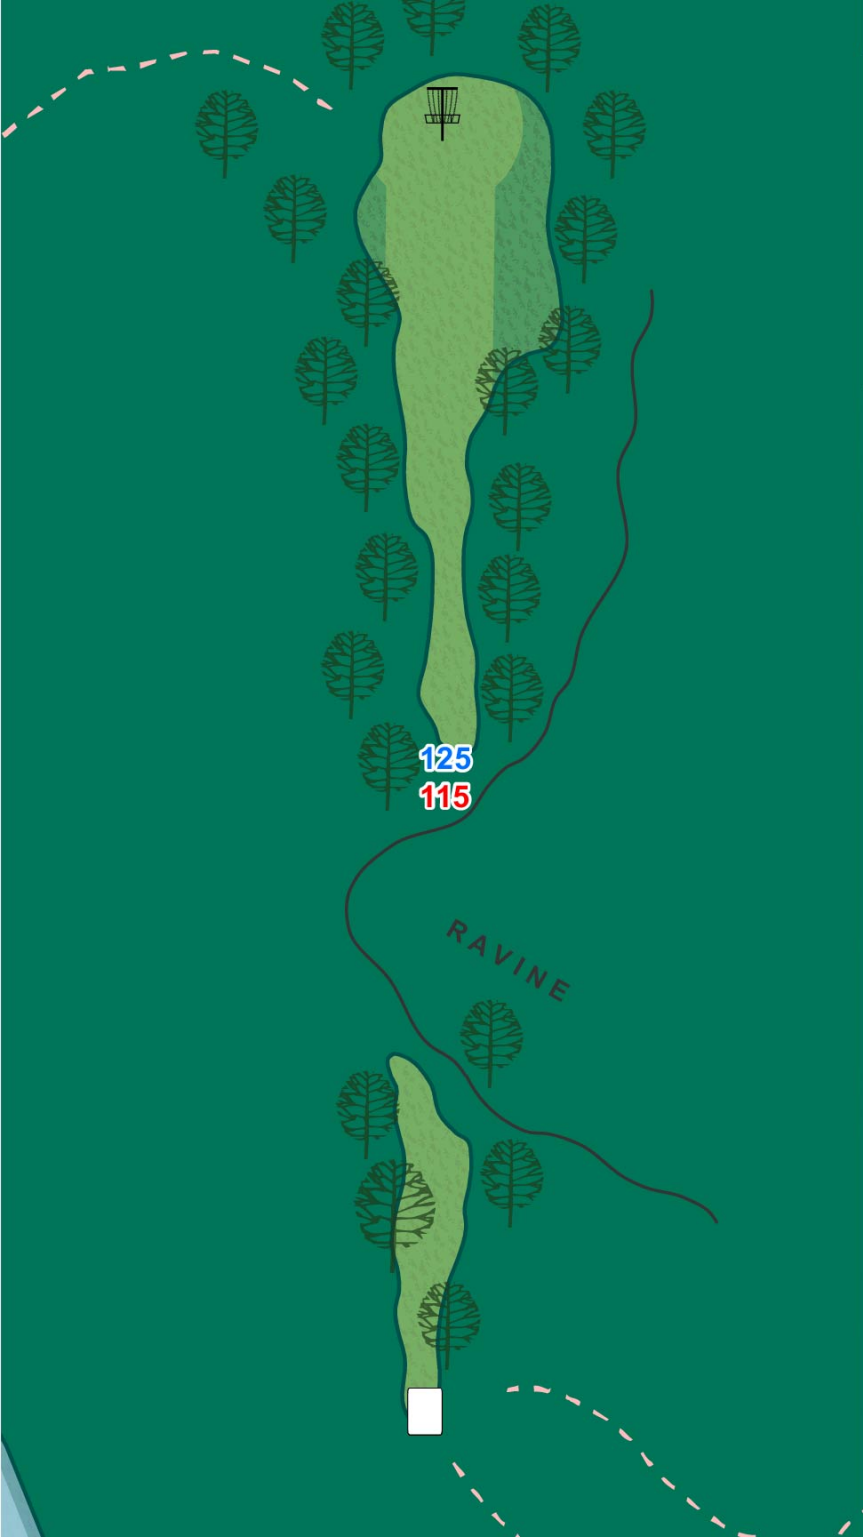

LAKE EUREKA PERMANENT COURSE

GENERAL COURSE RULE: Any lie that is under a bridge may be lifted to the bridge surface.

Eureka Perm

Hole	1	2	3	4	5	6	7	8	9	10	11	12	13	14	15	16	17	18	Total
Par	3	3	3	3	3	3	4	3	4	3	4	3	3	3	5	4	3	3	60
Distance(FT)	258	234	192	240	294	318	645	444	522	320	542	234	237	303	761	504	264	195	6507
Distance(M)	79	71	59	73	90	97	197	135	159	98	165	71	72	92	232	154	80	59	1983

Play the long pad

LAKE EUREKA
PERMANENT COURSE

11

Par 4
542 ft

LAKE EUREKA
PERMANENT COURSE

12

Par 3
234 ft

LAKE EUREKA
PERMANENT COURSE

13

Par 3
237 ft

LAKE EUREKA
PERMANENT COURSE

14

Par 3
303 ft

OB on or over the walking path to the left. OB in the residential areas to the right.

LAKE EUREKA
PERMANENT COURSE

15

Par 5

Short 761 ft

OB in the residential areas to the right.

Elevated Green

LAKE EUREKA
PERMANENT COURSE

16

Par 4

Short 504 ft