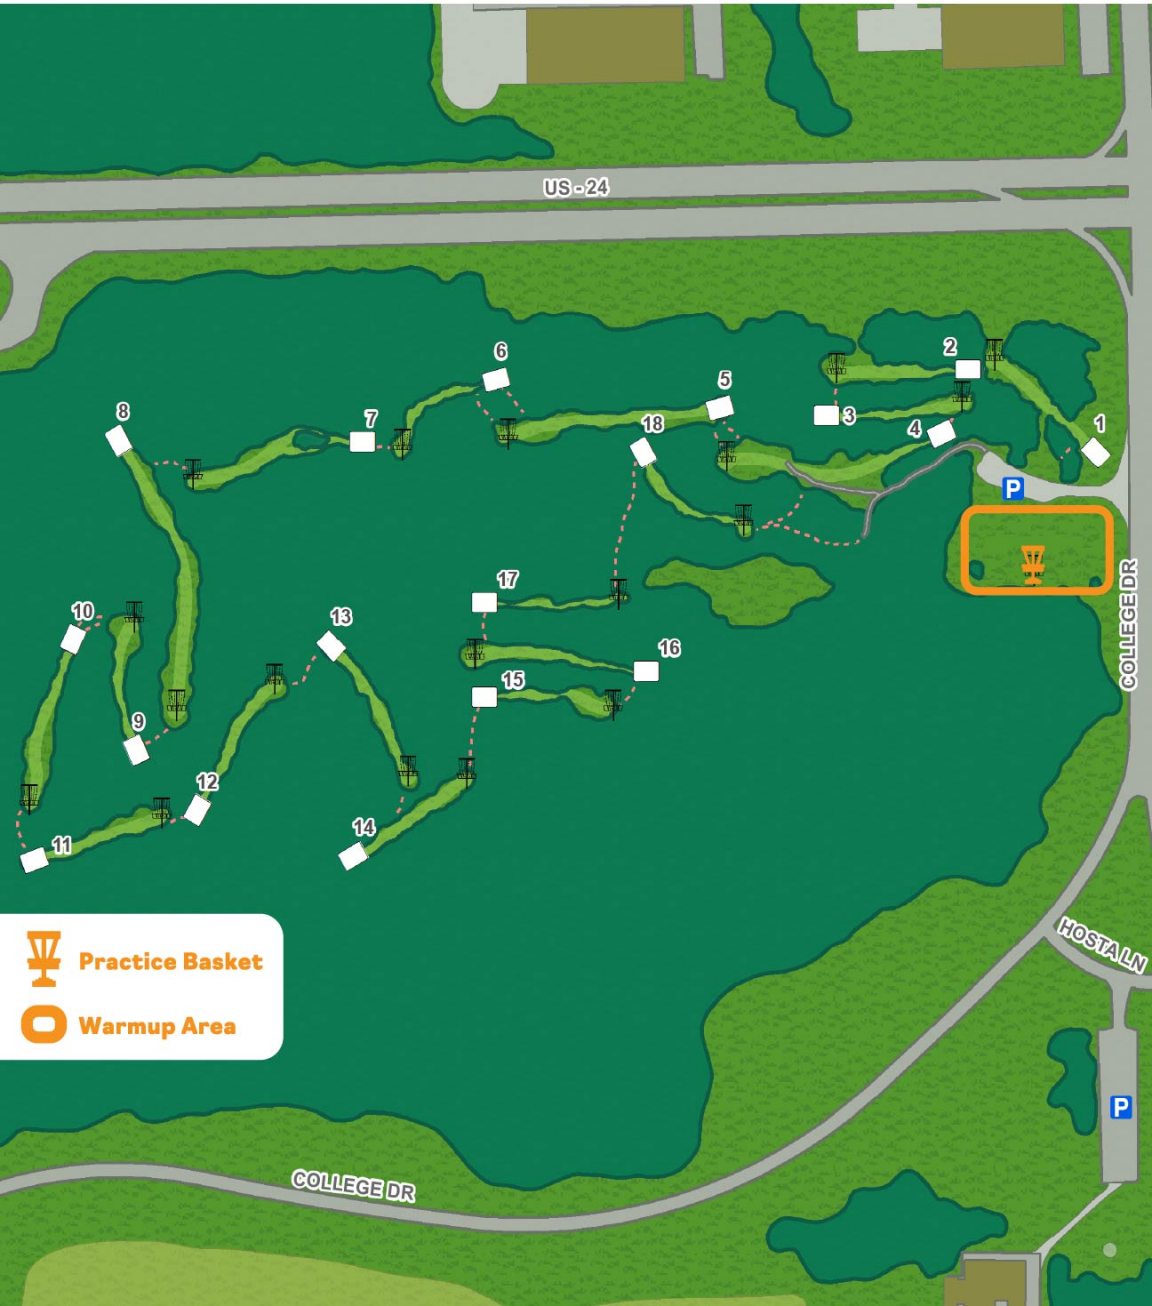

IL CENTRAL COLLEGE DISC GOLF COURSE

-  Practice Basket
-  Warmup Area

IL CENTRAL COLLEGE
DISC GOLF COURSE

1

Par 3

222

Long Pin

IL CENTRAL COLLEGE
DISC GOLF COURSE

2

Par 3

221

Long Pin

IL CENTRAL COLLEGE
DISC GOLF COURSE

3

Par 3

249

— — Out of Bounds

150 Distance From Tee

25 Distance To Hole

Disclaimer: Map locations and distances are approximate and subject to change or removal. No warranties will be made, stated or implied concerning the accuracy or completeness of data presented in the mapping.