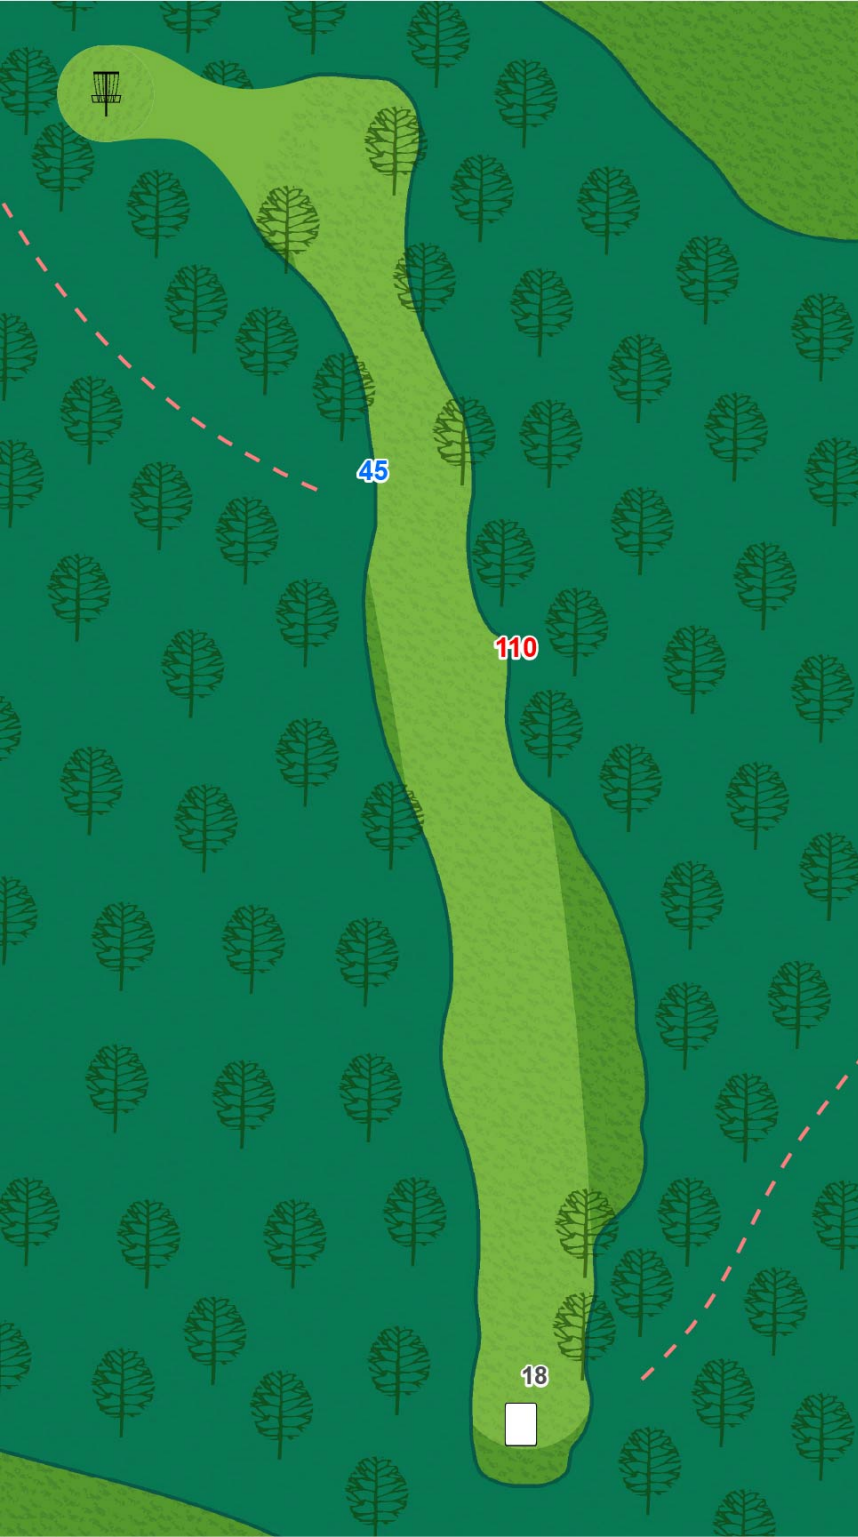

201

Short Pin

IL CENTRAL COLLEGE
DISC GOLF COURSE

17

Par 3

216

Short Pin

IL CENTRAL COLLEGE
DISC GOLF COURSE

18

Par 3

219

Short Pin

IL CENTRAL COLLEGE DISC GOLF COURSE

Legend

Tee

Basket