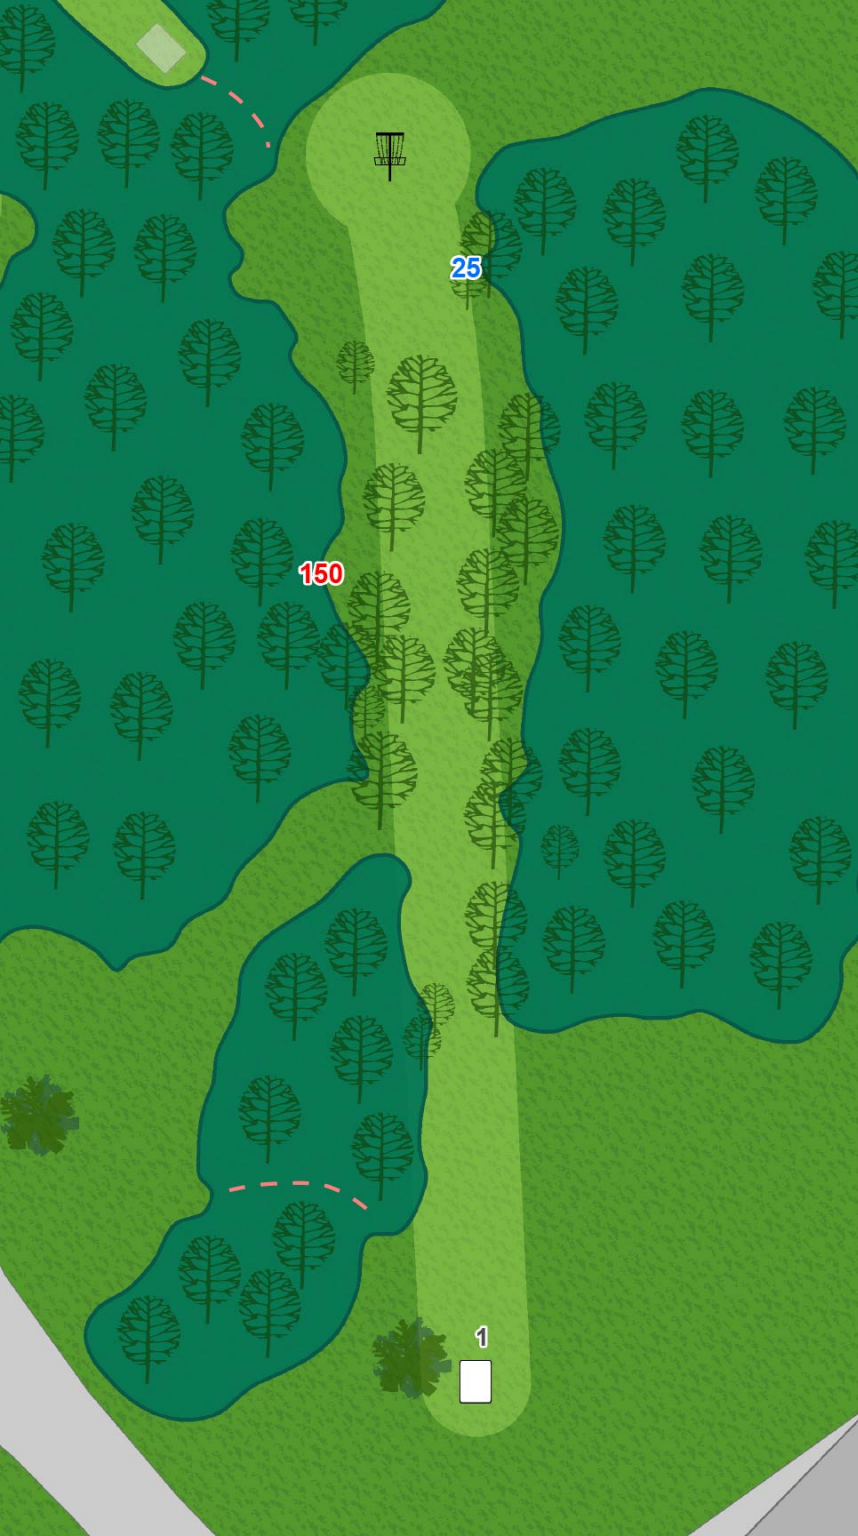

IL CENTRAL COLLEGE DISC GOLF COURSE

-  Practice Basket
-  Warmup Area

IL CENTRAL COLLEGE
DISC GOLF COURSE

1

Par 3

222

Long Pin

IL CENTRAL COLLEGE
DISC GOLF COURSE

2

Par 3

221

Long Pin

IL CENTRAL COLLEGE
DISC GOLF COURSE

3

Par 3

249

Long Pin

IL CENTRAL COLLEGE
DISC GOLF COURSE

4

Par 3

306

Short Pin

IL CENTRAL COLLEGE
DISC GOLF COURSE

5

— — Out of Bounds

150 Distance From Tee

25 Distance To Hole

Disclaimer: Map locations and distances are approximate and subject to change or removal. No warranties will be made, stated or implied concerning the accuracy or completeness of data presented in the mapping.