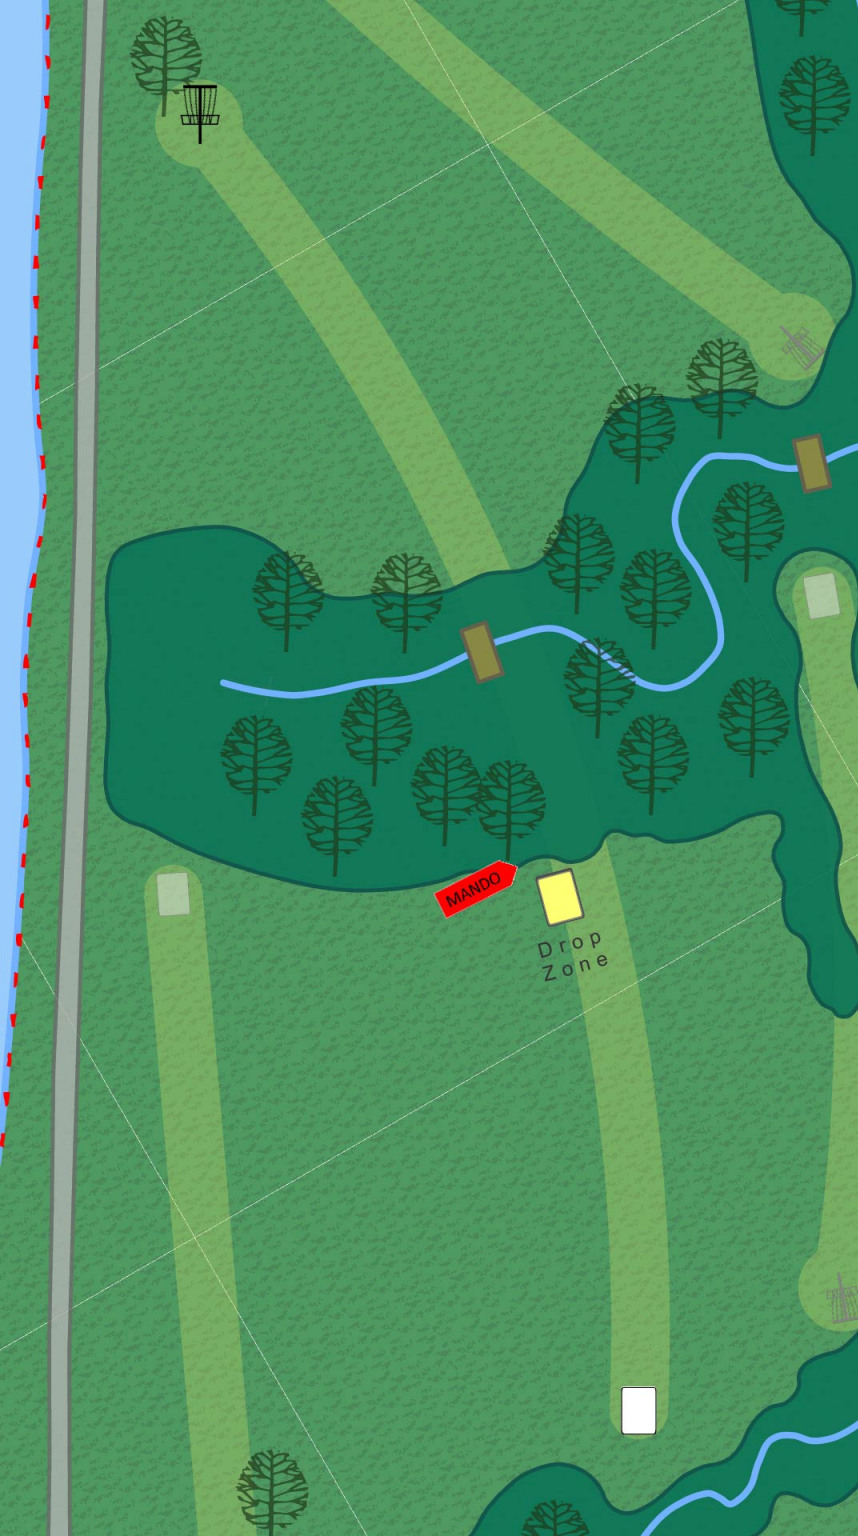

KENNEL LAKE DISC GOLF COURSE

4

Par 4
475 ft

Surrounded by water in the lake is OB. Creek is casual. Discs must not enter restricted space left of the marked tree. If mandatory is missed, proceed to DZ with one penalty throw.