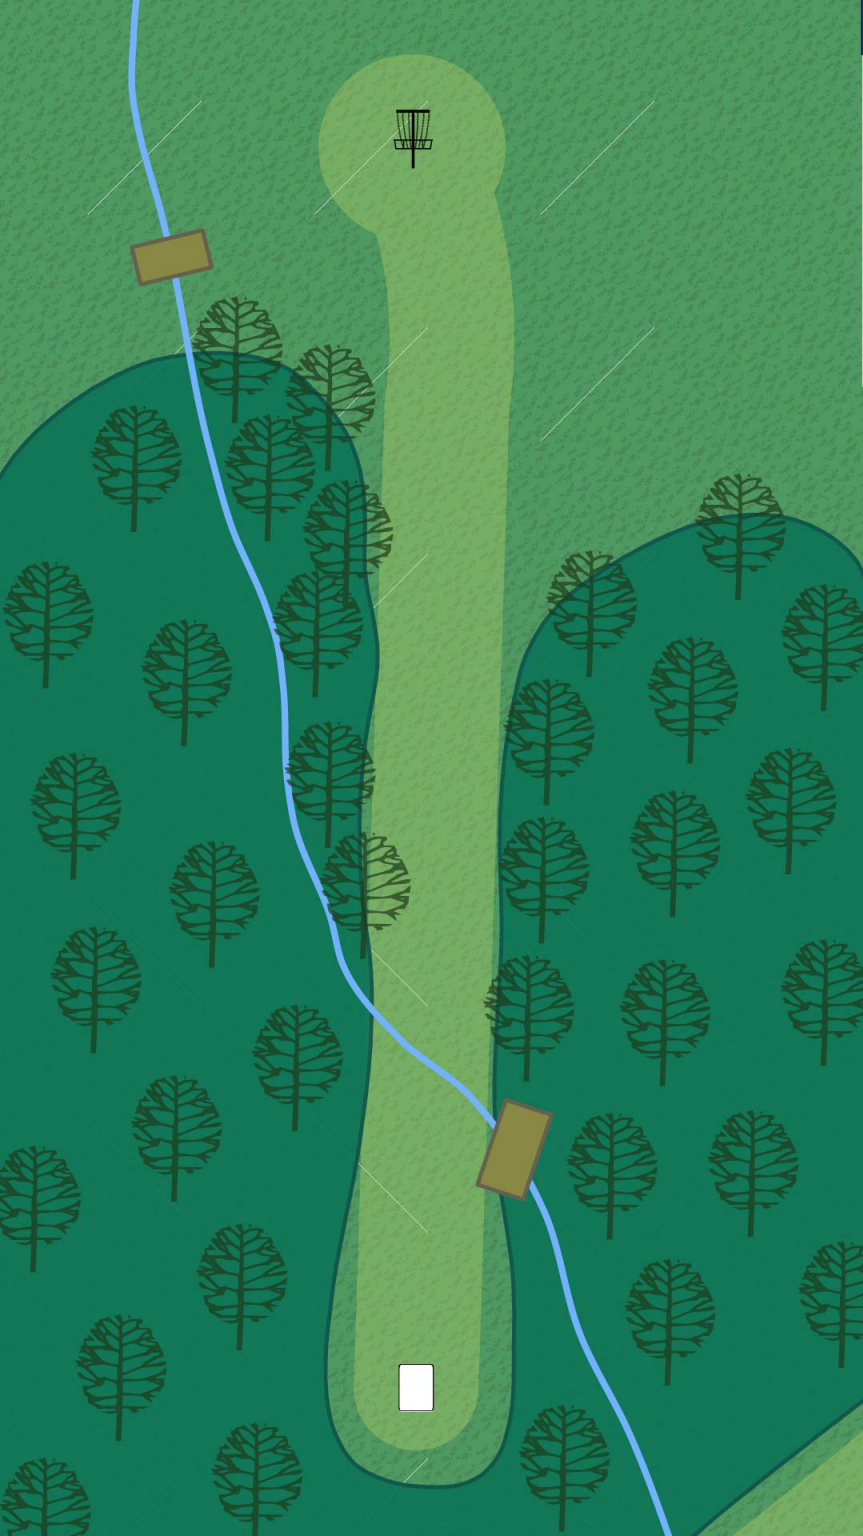

# KENNEL LAKE

## DISC GOLF COURSE

**GENERAL COURSE RULE:** Any lie that is under a bridge may be lifted to the bridge surface.

Kennel Lake

Hole	1	2	3	4	5	6	7	8	9	10	11	12	13	14	15	16	17	18	Total
Par	3	3	3	4	3	3	4	3	3	3	3	3	3	3	3	4	4	4	59
Distance(FT)	405	271	256	475	349	387	505	210	353	325	304	322	286	365	276	572	573	515	6749
Distance(M)	123	83	78	145	106	118	154	64	108	99	93	98	87	111	84	174	174	167	2067

**6**

**Par 3**  
**387 ft**

Off of park property long of basket in residential area is OB.

**KENNEL LAKE**  
DISC GOLF COURSE

**7**

**Par 4**  
**505 ft**

Creek is casual.

**KENNEL LAKE**  
DISC GOLF COURSE

**8**

**Par 3**  
**210 ft**

Creek is casual.

**KENNEL LAKE**  
DISC GOLF COURSE

**9**

**Par 3**  
**353 ft**

Cornfield

**KENNEL LAKE**  
DISC GOLF COURSE