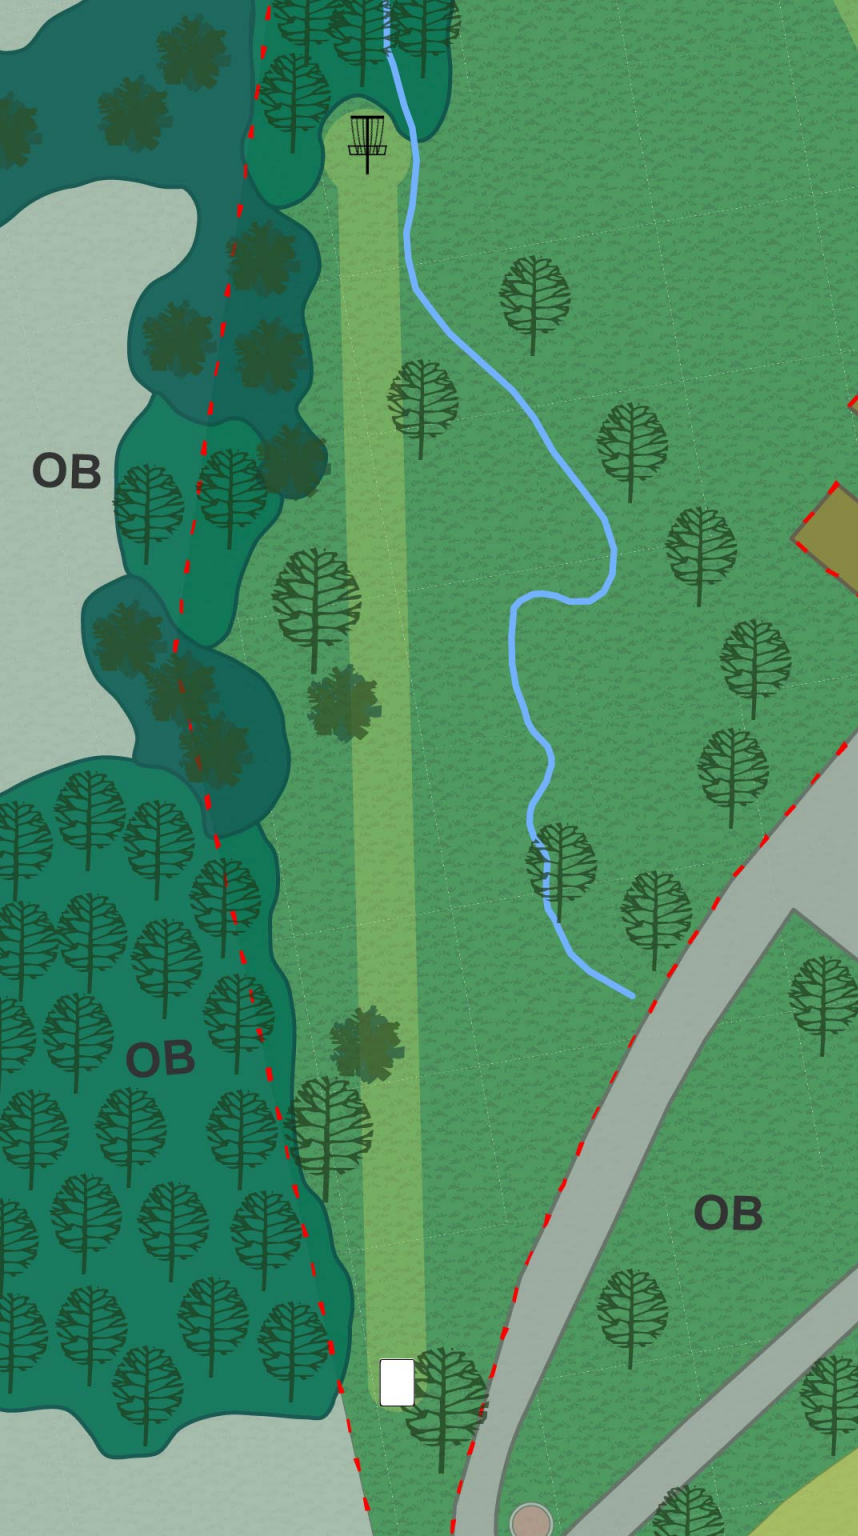

# KENNEL LAKE

## DISC GOLF COURSE

**GENERAL COURSE RULE:** Any lie that is under a bridge may be lifted to the bridge surface.

Kennel Lake

Hole	1	2	3	4	5	6	7	8	9	10	11	12	13	14	15	16	17	18	Total
Par	3	3	3	4	3	3	4	3	3	3	3	3	3	3	3	4	4	4	59
Distance(FT)	405	271	256	475	349	387	505	210	353	325	304	322	286	365	276	572	573	515	6749
Distance(M)	123	83	78	145	106	118	154	64	108	99	93	98	87	111	84	174	174	167	2067

**KENNEL LAKE**  
DISC GOLF COURSE

**1**

**Par 3**  
**405 ft**

Residential area to the left is OB. On or over parking lot/drive to the right is OB. In buildings or on top of buildings are OB. Creek is casual.