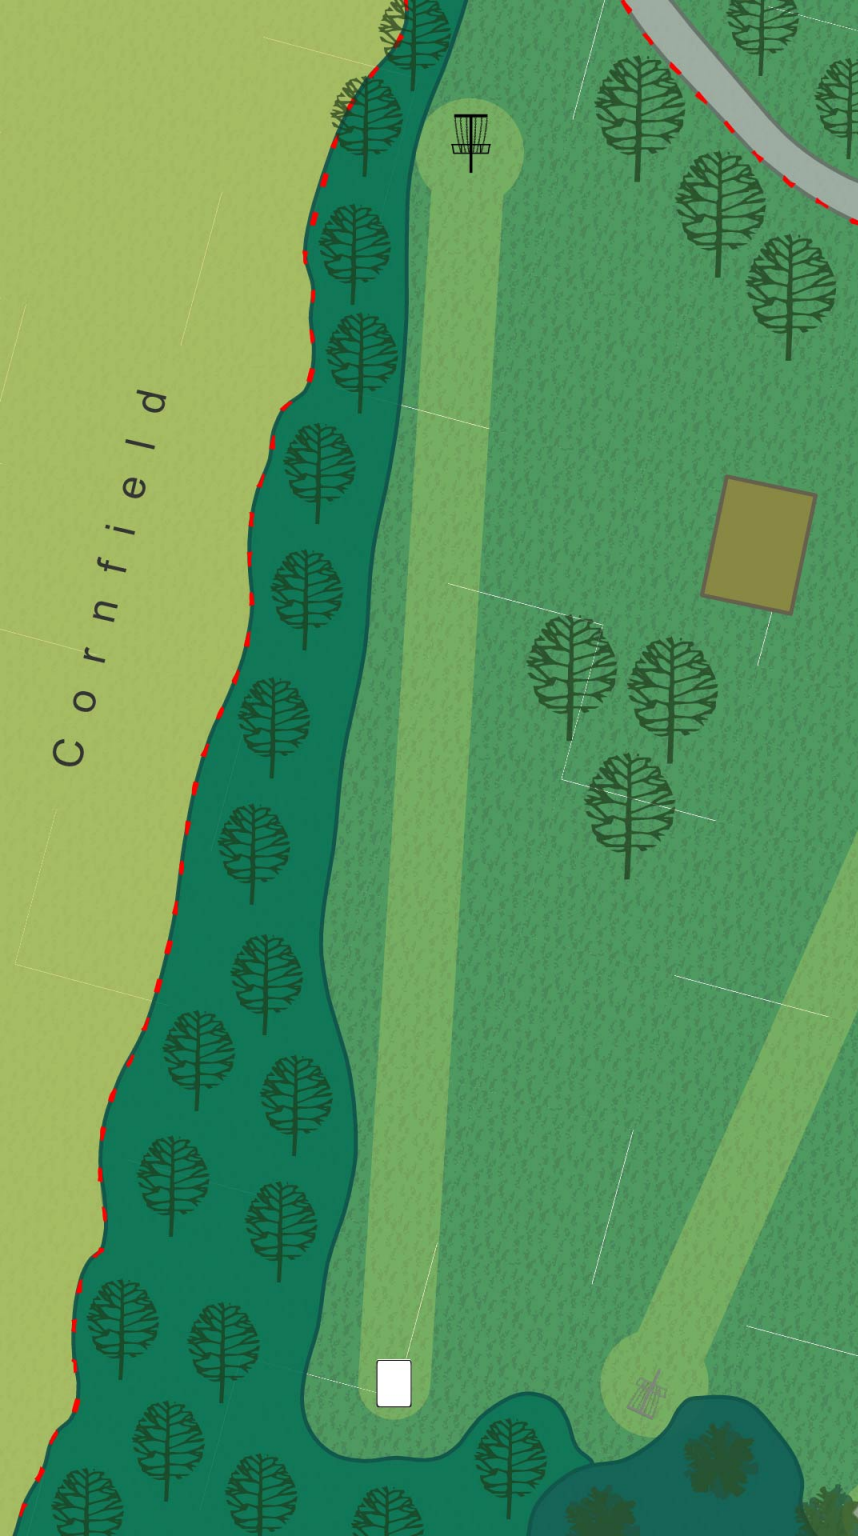

## DISC GOLF COURSE

**GENERAL COURSE RULE:** Any lie that is under a bridge may be lifted to the bridge surface.

Kennel Lake

Hole	1	2	3	4	5	6	7	8	9	10	11	12	13	14	15	16	17	18	Total
Par	3	3	3	4	3	3	4	3	3	3	3	3	3	3	3	4	4	4	59
Distance(FT)	405	271	256	475	349	387	505	210	353	325	304	322	286	365	276	572	573	515	6749
Distance(M)	123	83	78	145	106	118	154	64	108	99	93	98	87	111	84	174	174	167	2067

# 4

**Par 4**  
**475 ft**

Surrounded by water in the lake is OB. Creek is casual. Discs must not enter restricted space left of the marked tree. If mandatory is missed, proceed to DZ with one penalty throw.

**6**

**Par 3**  
**387 ft**

Off of park property long of basket in residential area is OB.

**KENNEL LAKE**  
DISC GOLF COURSE

**7**

**Par 4**  
**505 ft**

Creek is casual.

**KENNEL LAKE**  
DISC GOLF COURSE

**8**

**Par 3**  
**210 ft**

Creek is casual.

**KENNEL LAKE**  
DISC GOLF COURSE

**9**

**Par 3**  
**353 ft**

Cornfield

**KENNEL LAKE**  
DISC GOLF COURSE