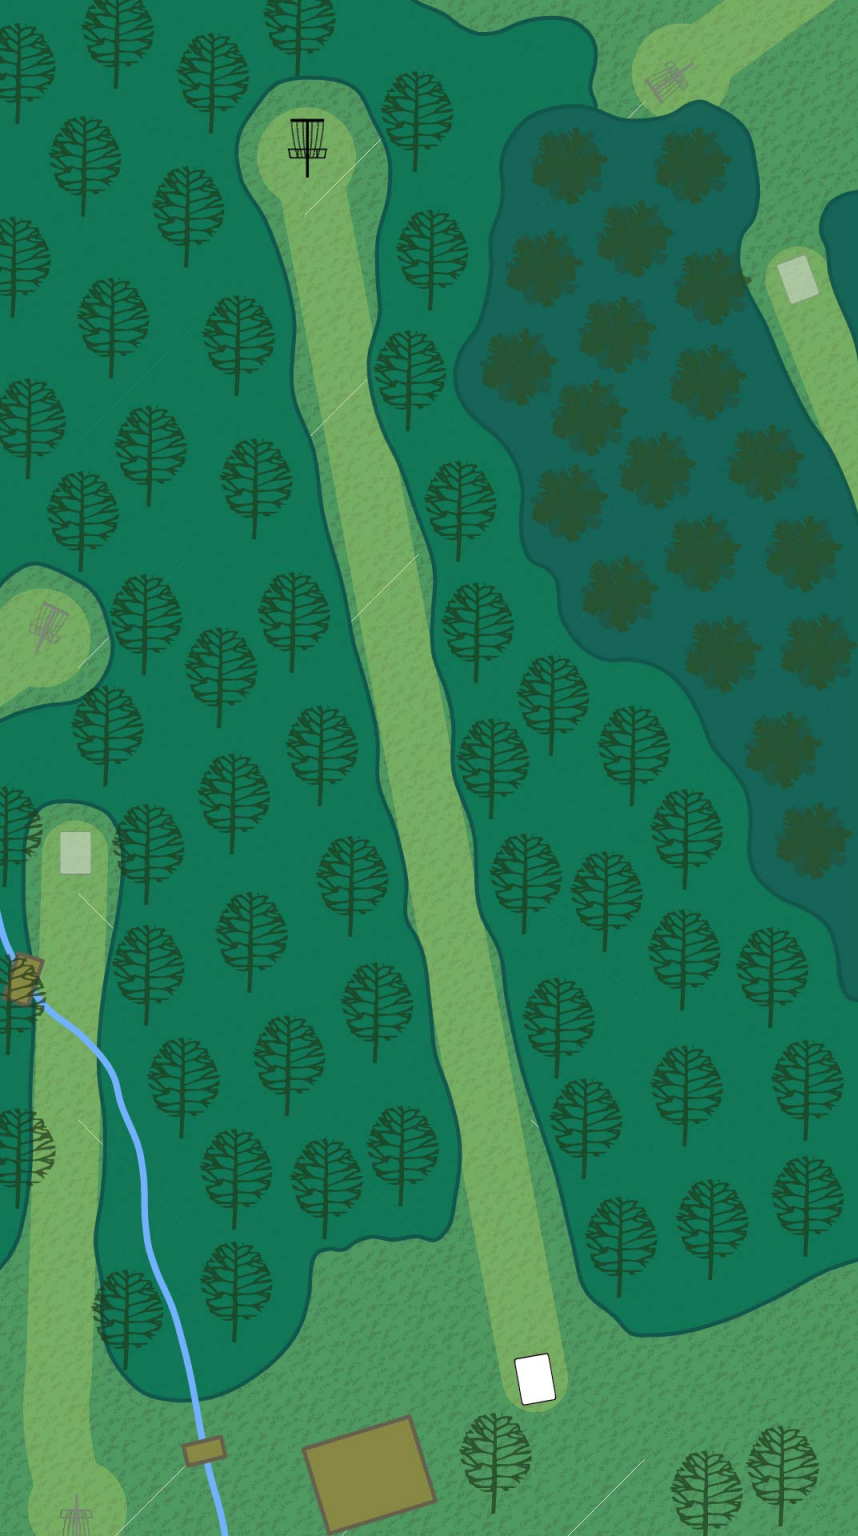

KENNEL LAKE
DISC GOLF COURSE

9

Par 3
353 ft