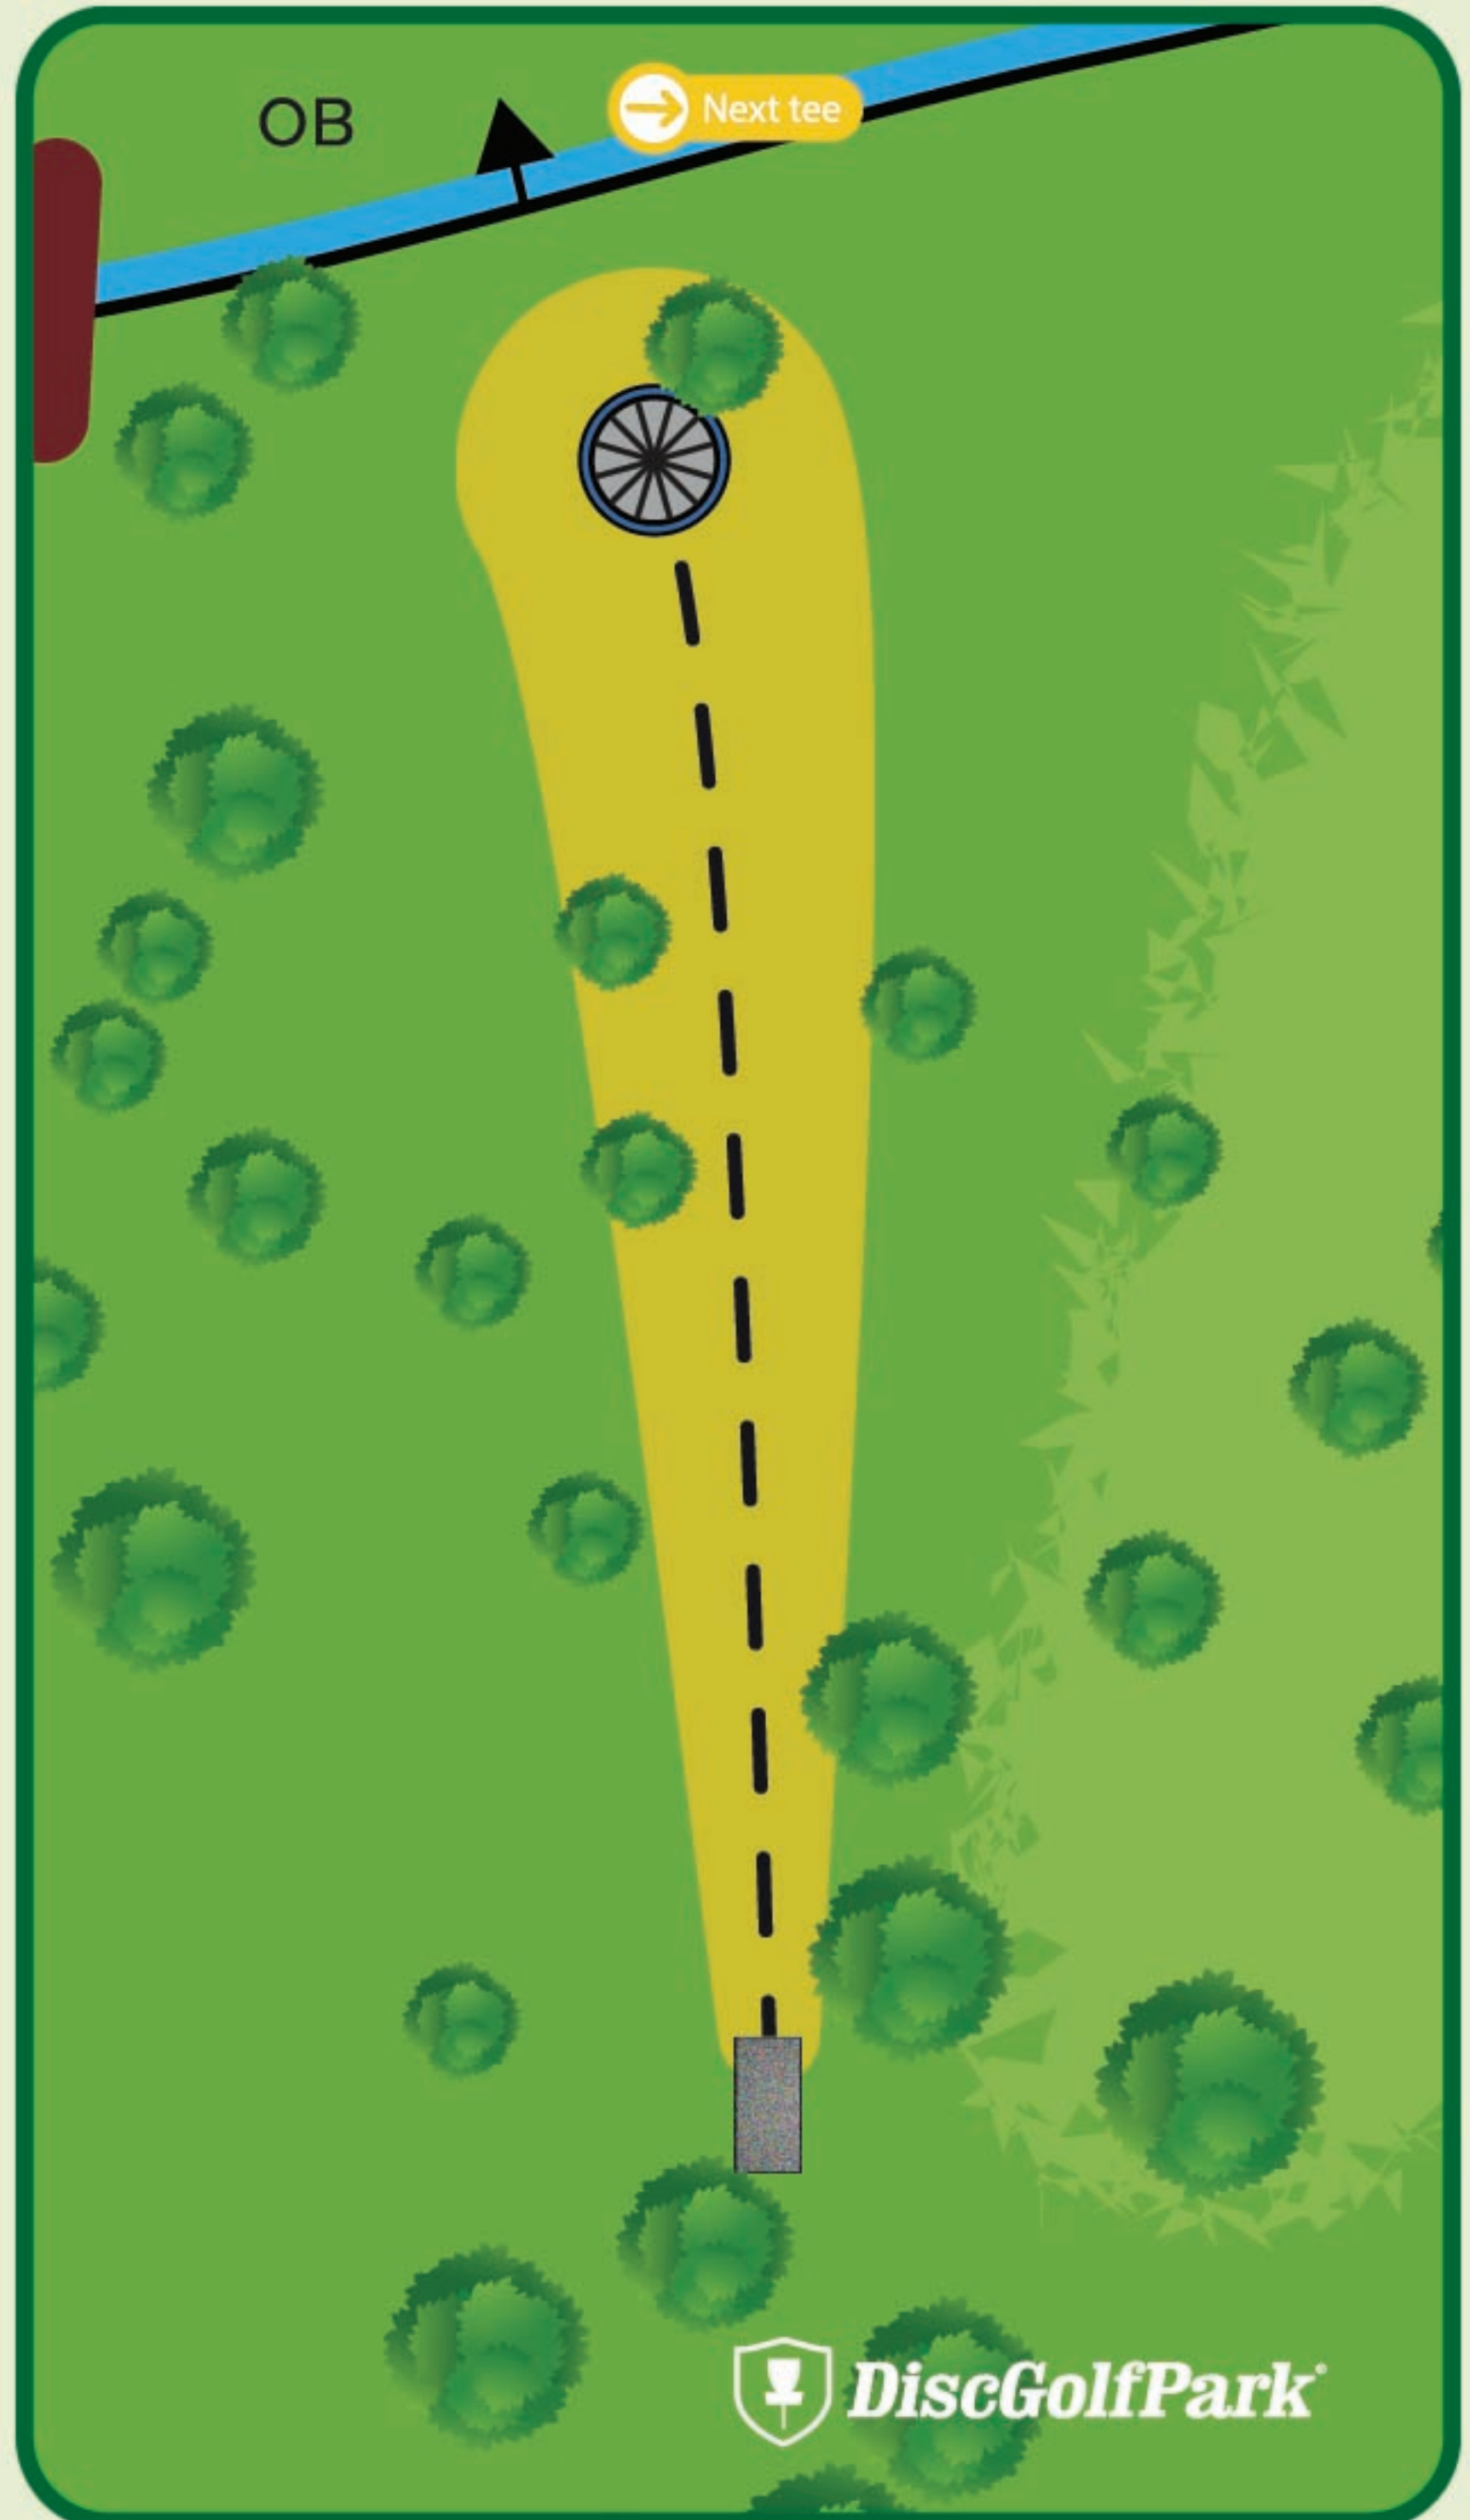

# Maxwell Park Disc Golf Course

270 ft  
Par 3

Over the  
painted line  
behind basket is  
OB

[www.NormalParks.org](http://www.NormalParks.org)