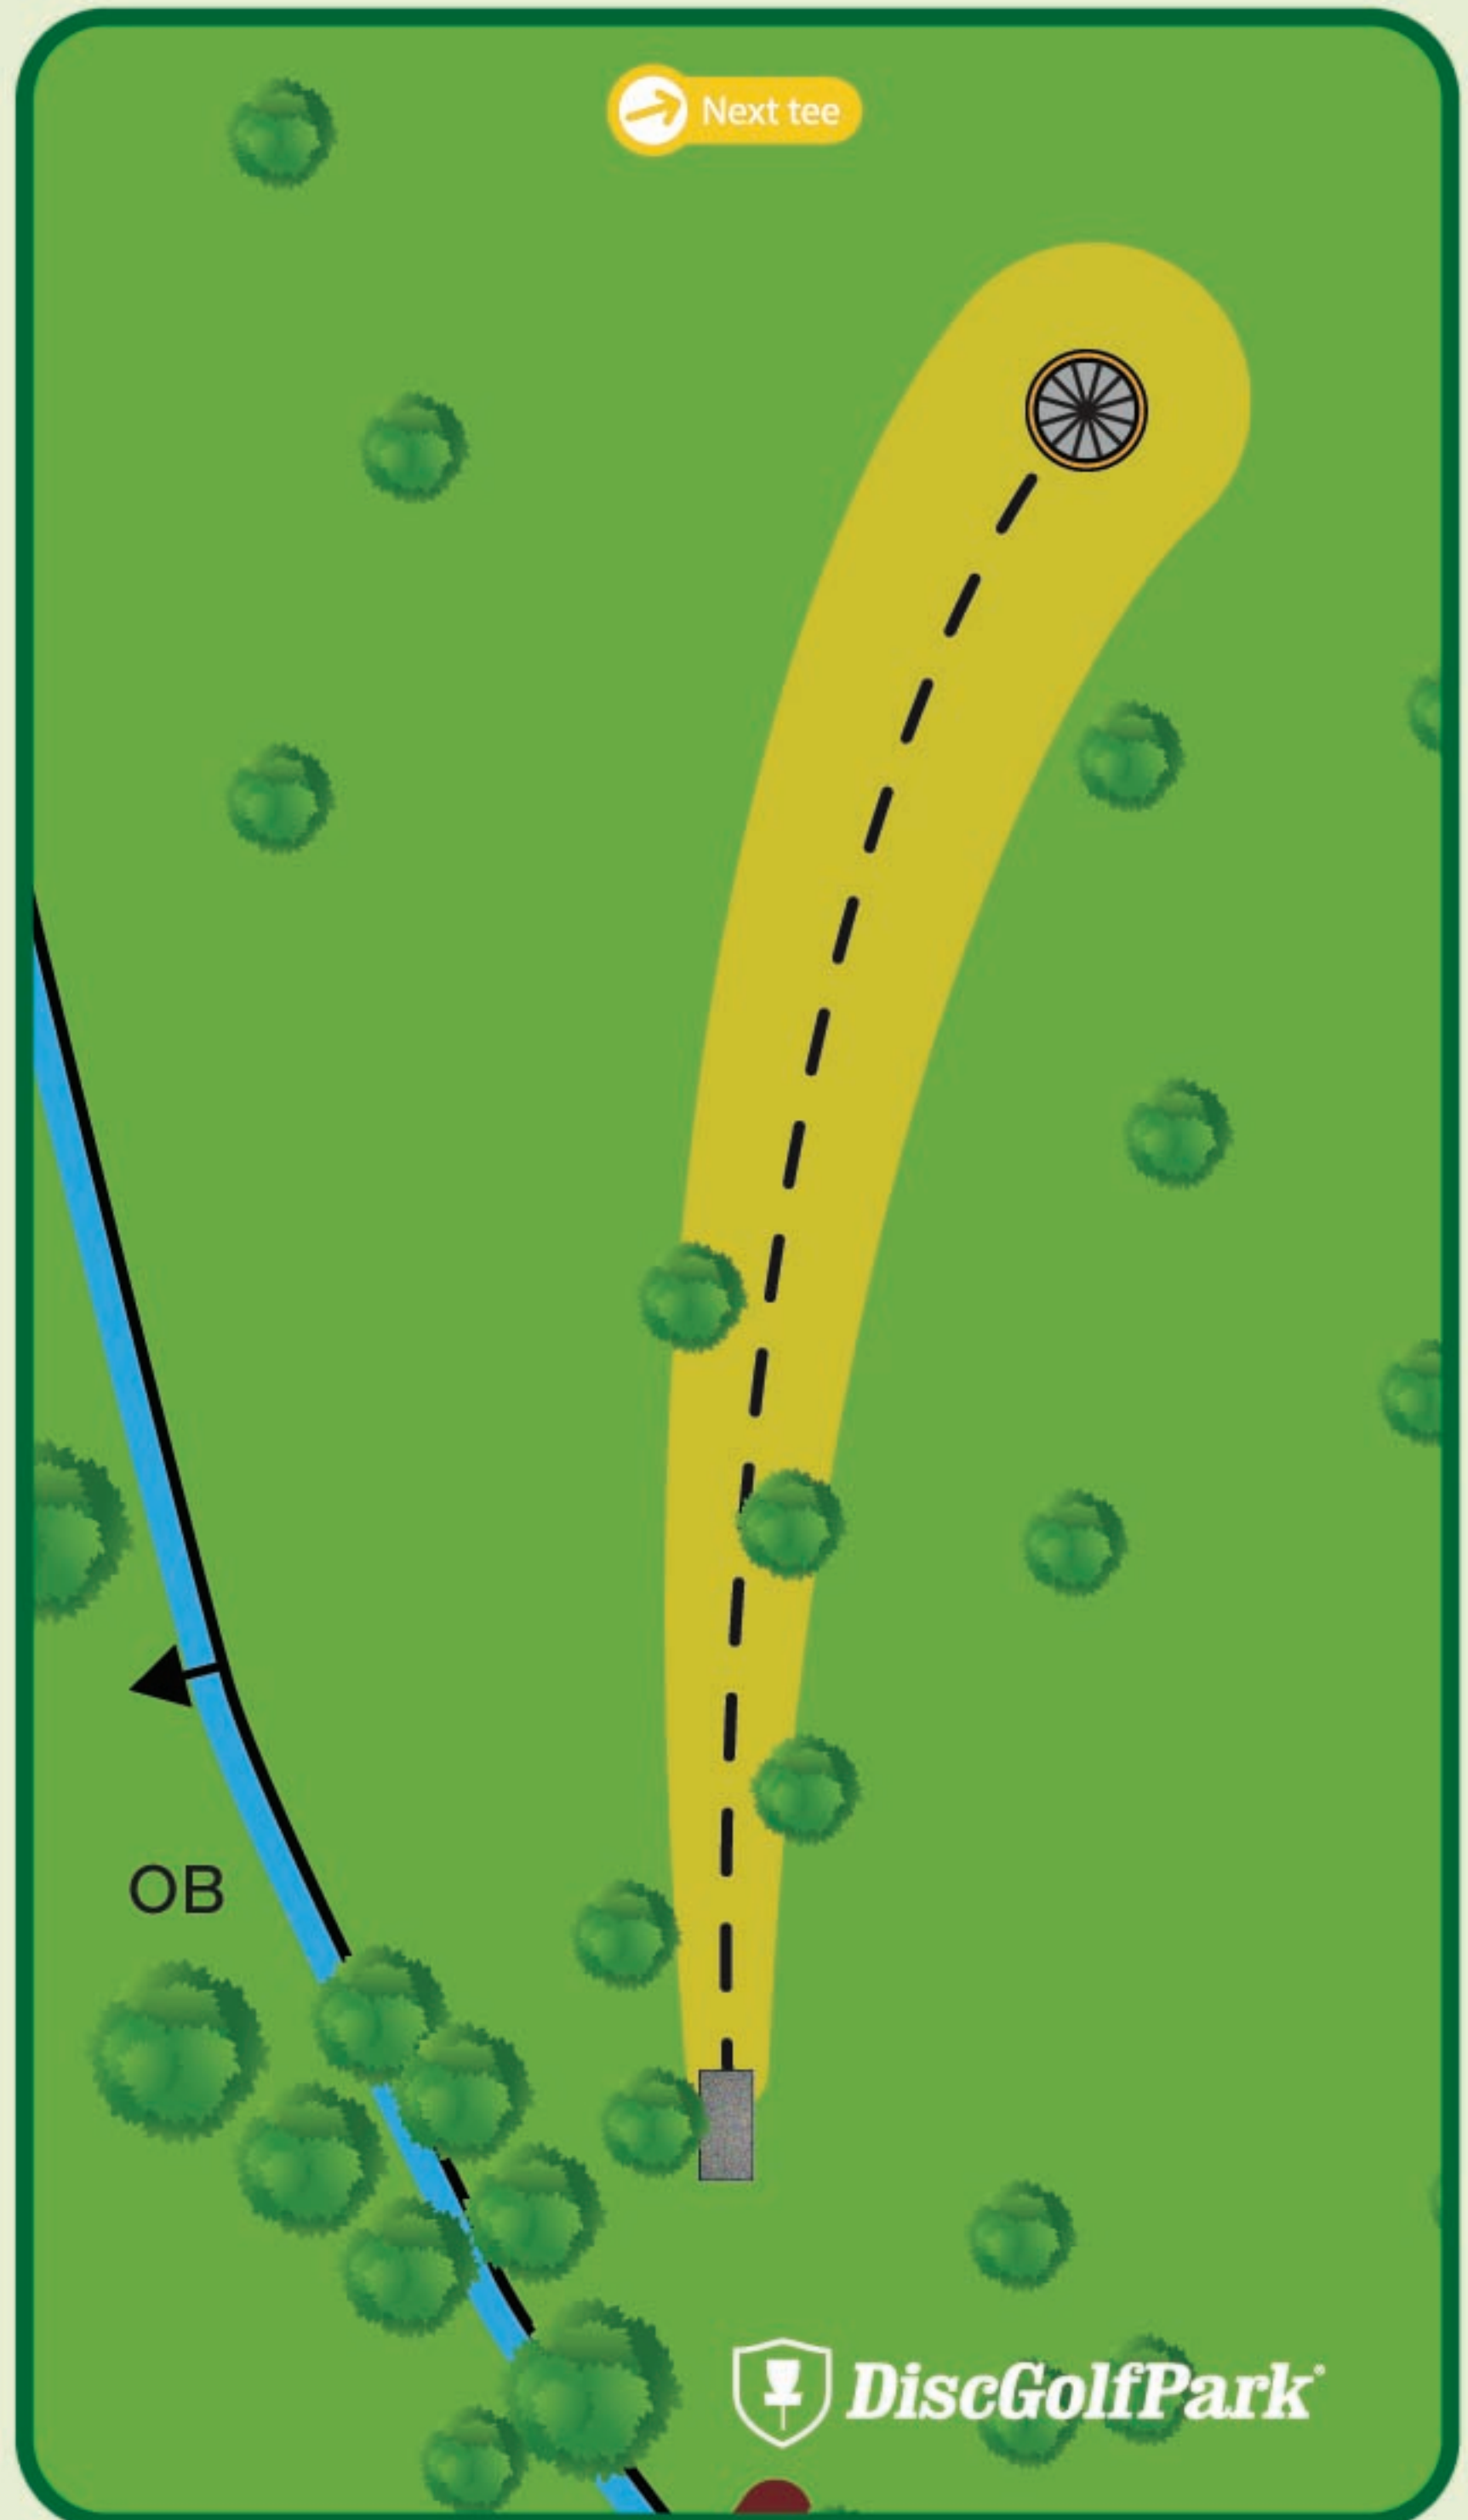

# Maxwell Park Disc Golf Course

#6

348 ft  
Par 3

Over the  
painted line on  
the left is OB

[www.NormalParks.org](http://www.NormalParks.org)