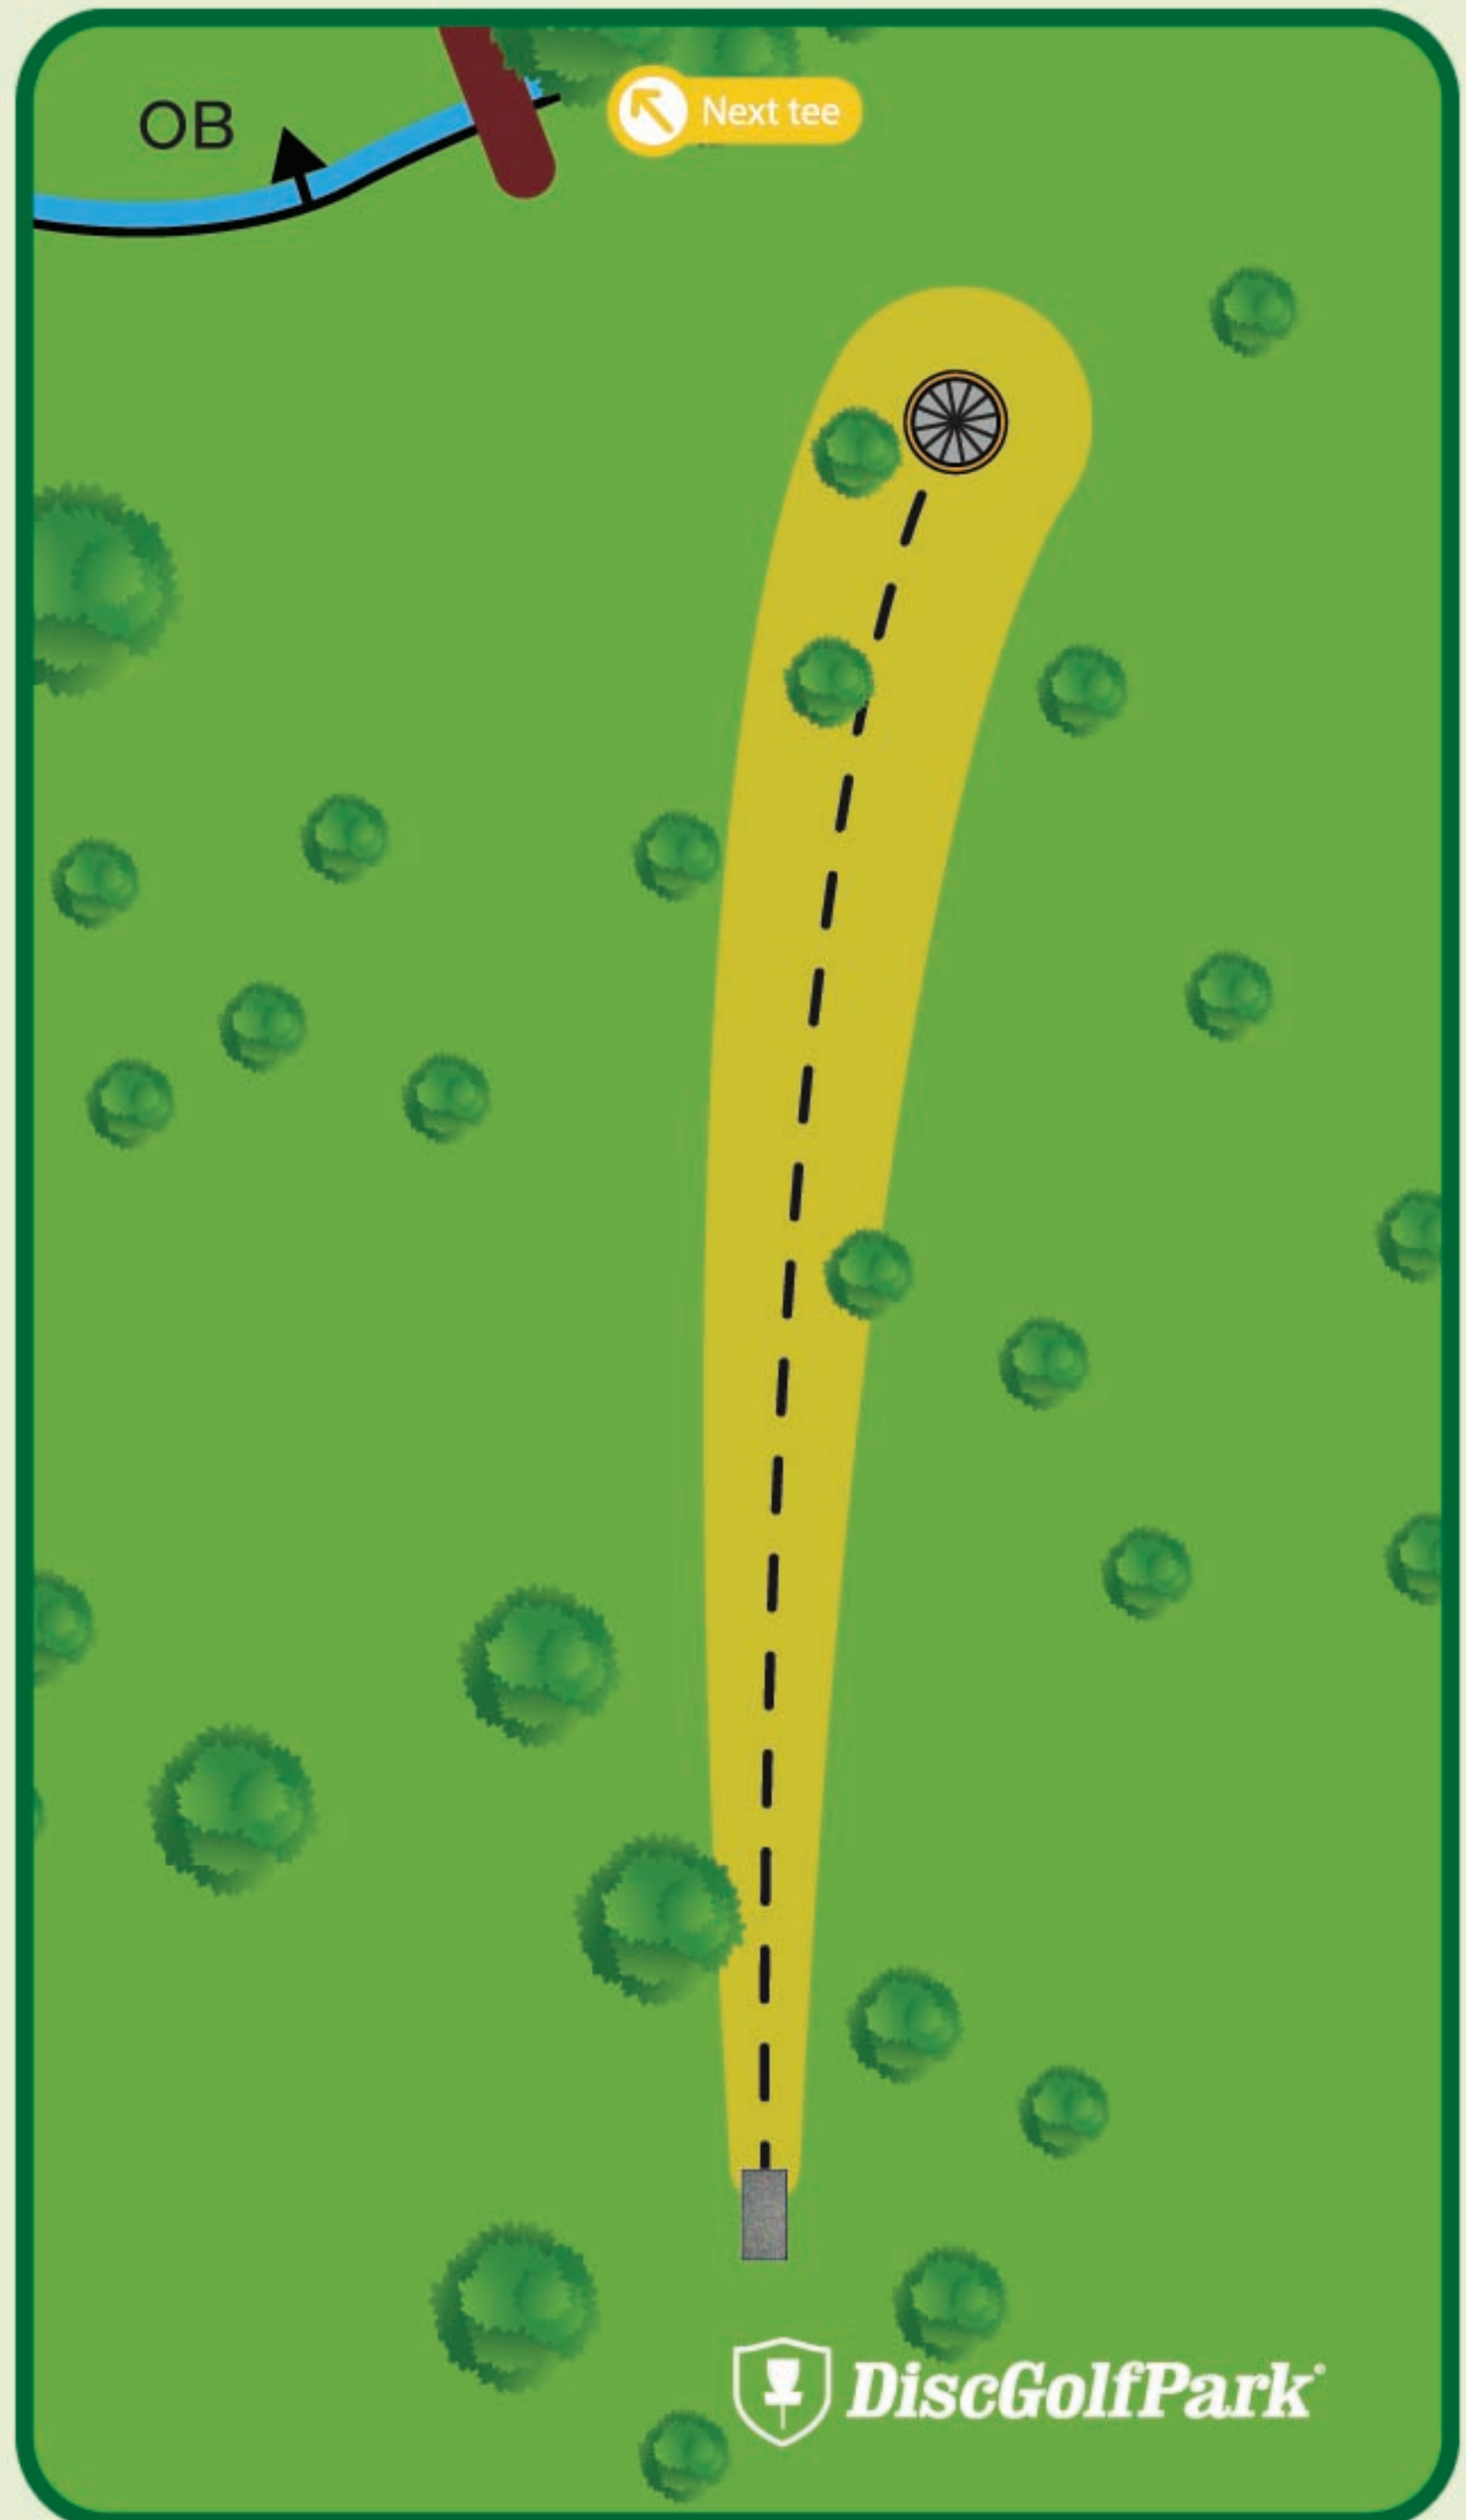

# Maxwell Park Disc Golf Course

#9

365 ft  
Par 3

Over the  
painted line  
behind basket is  
OB

[www.NormalParks.org](http://www.NormalParks.org)