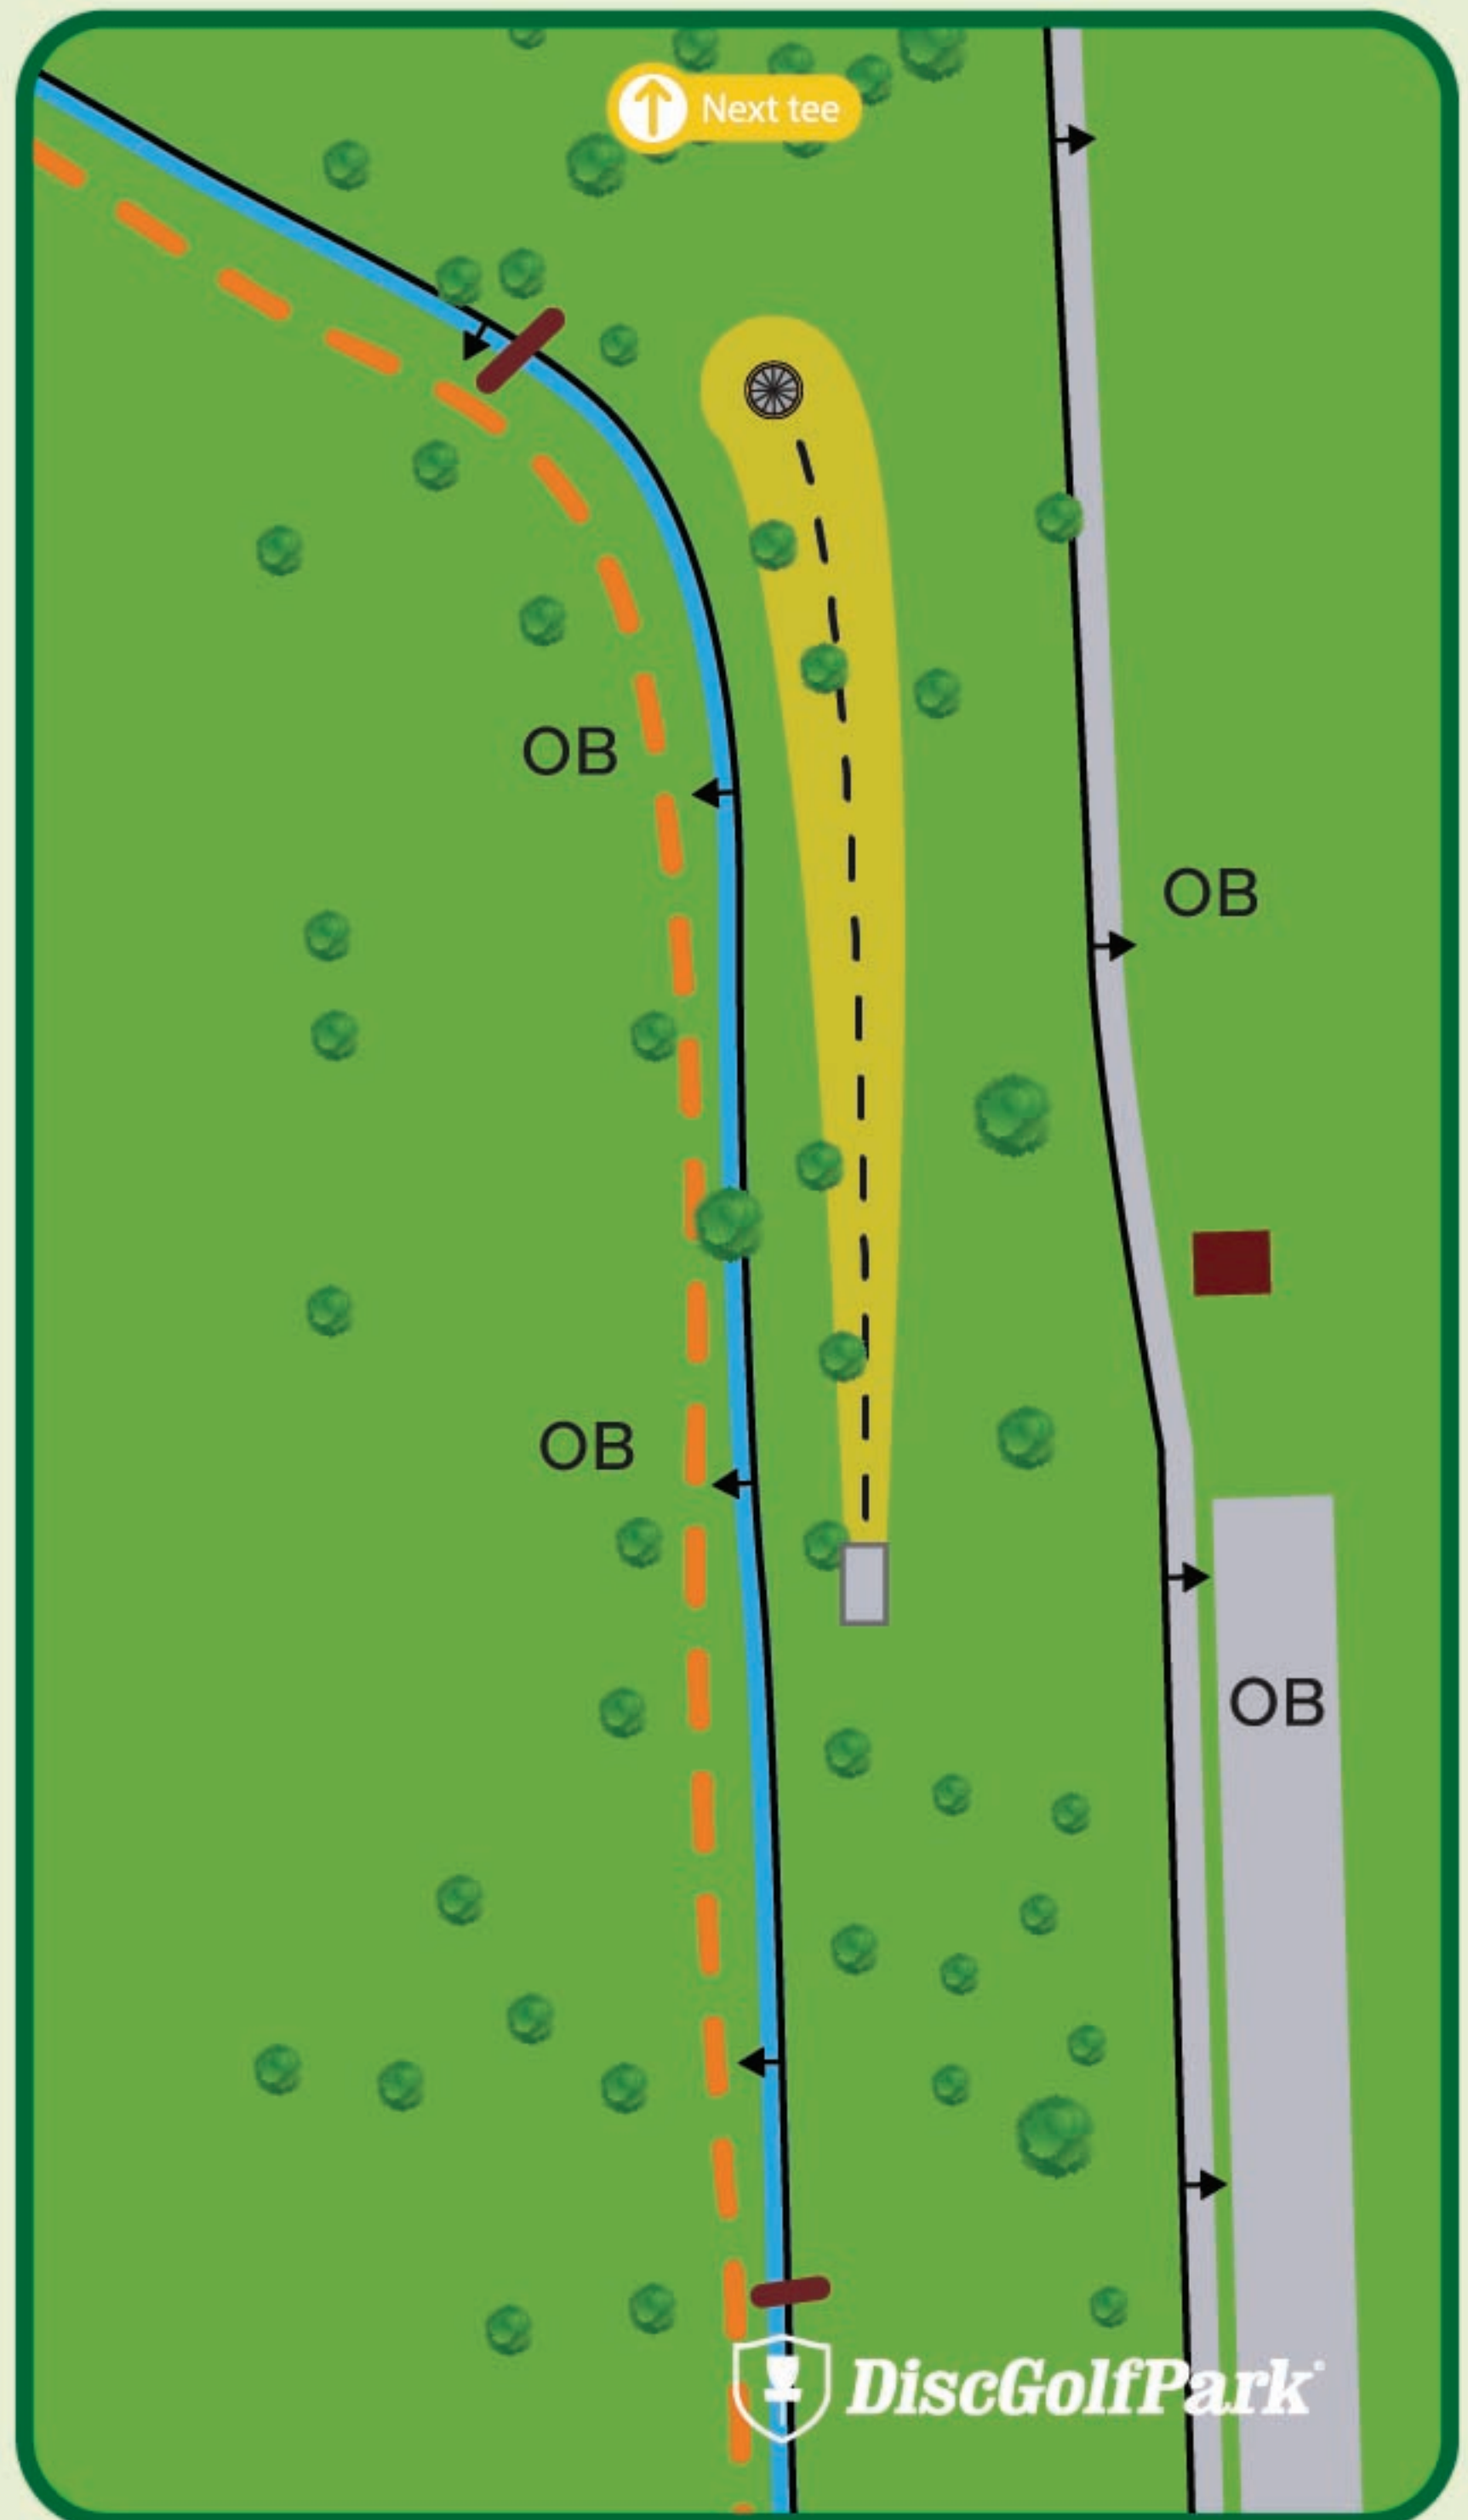

# Maxwell Park Disc Golf Course

#3

552 ft  
Par 4

On or over road  
is OB. Over the  
painted line on  
the left is OB.

[www.NormalParks.org](http://www.NormalParks.org)