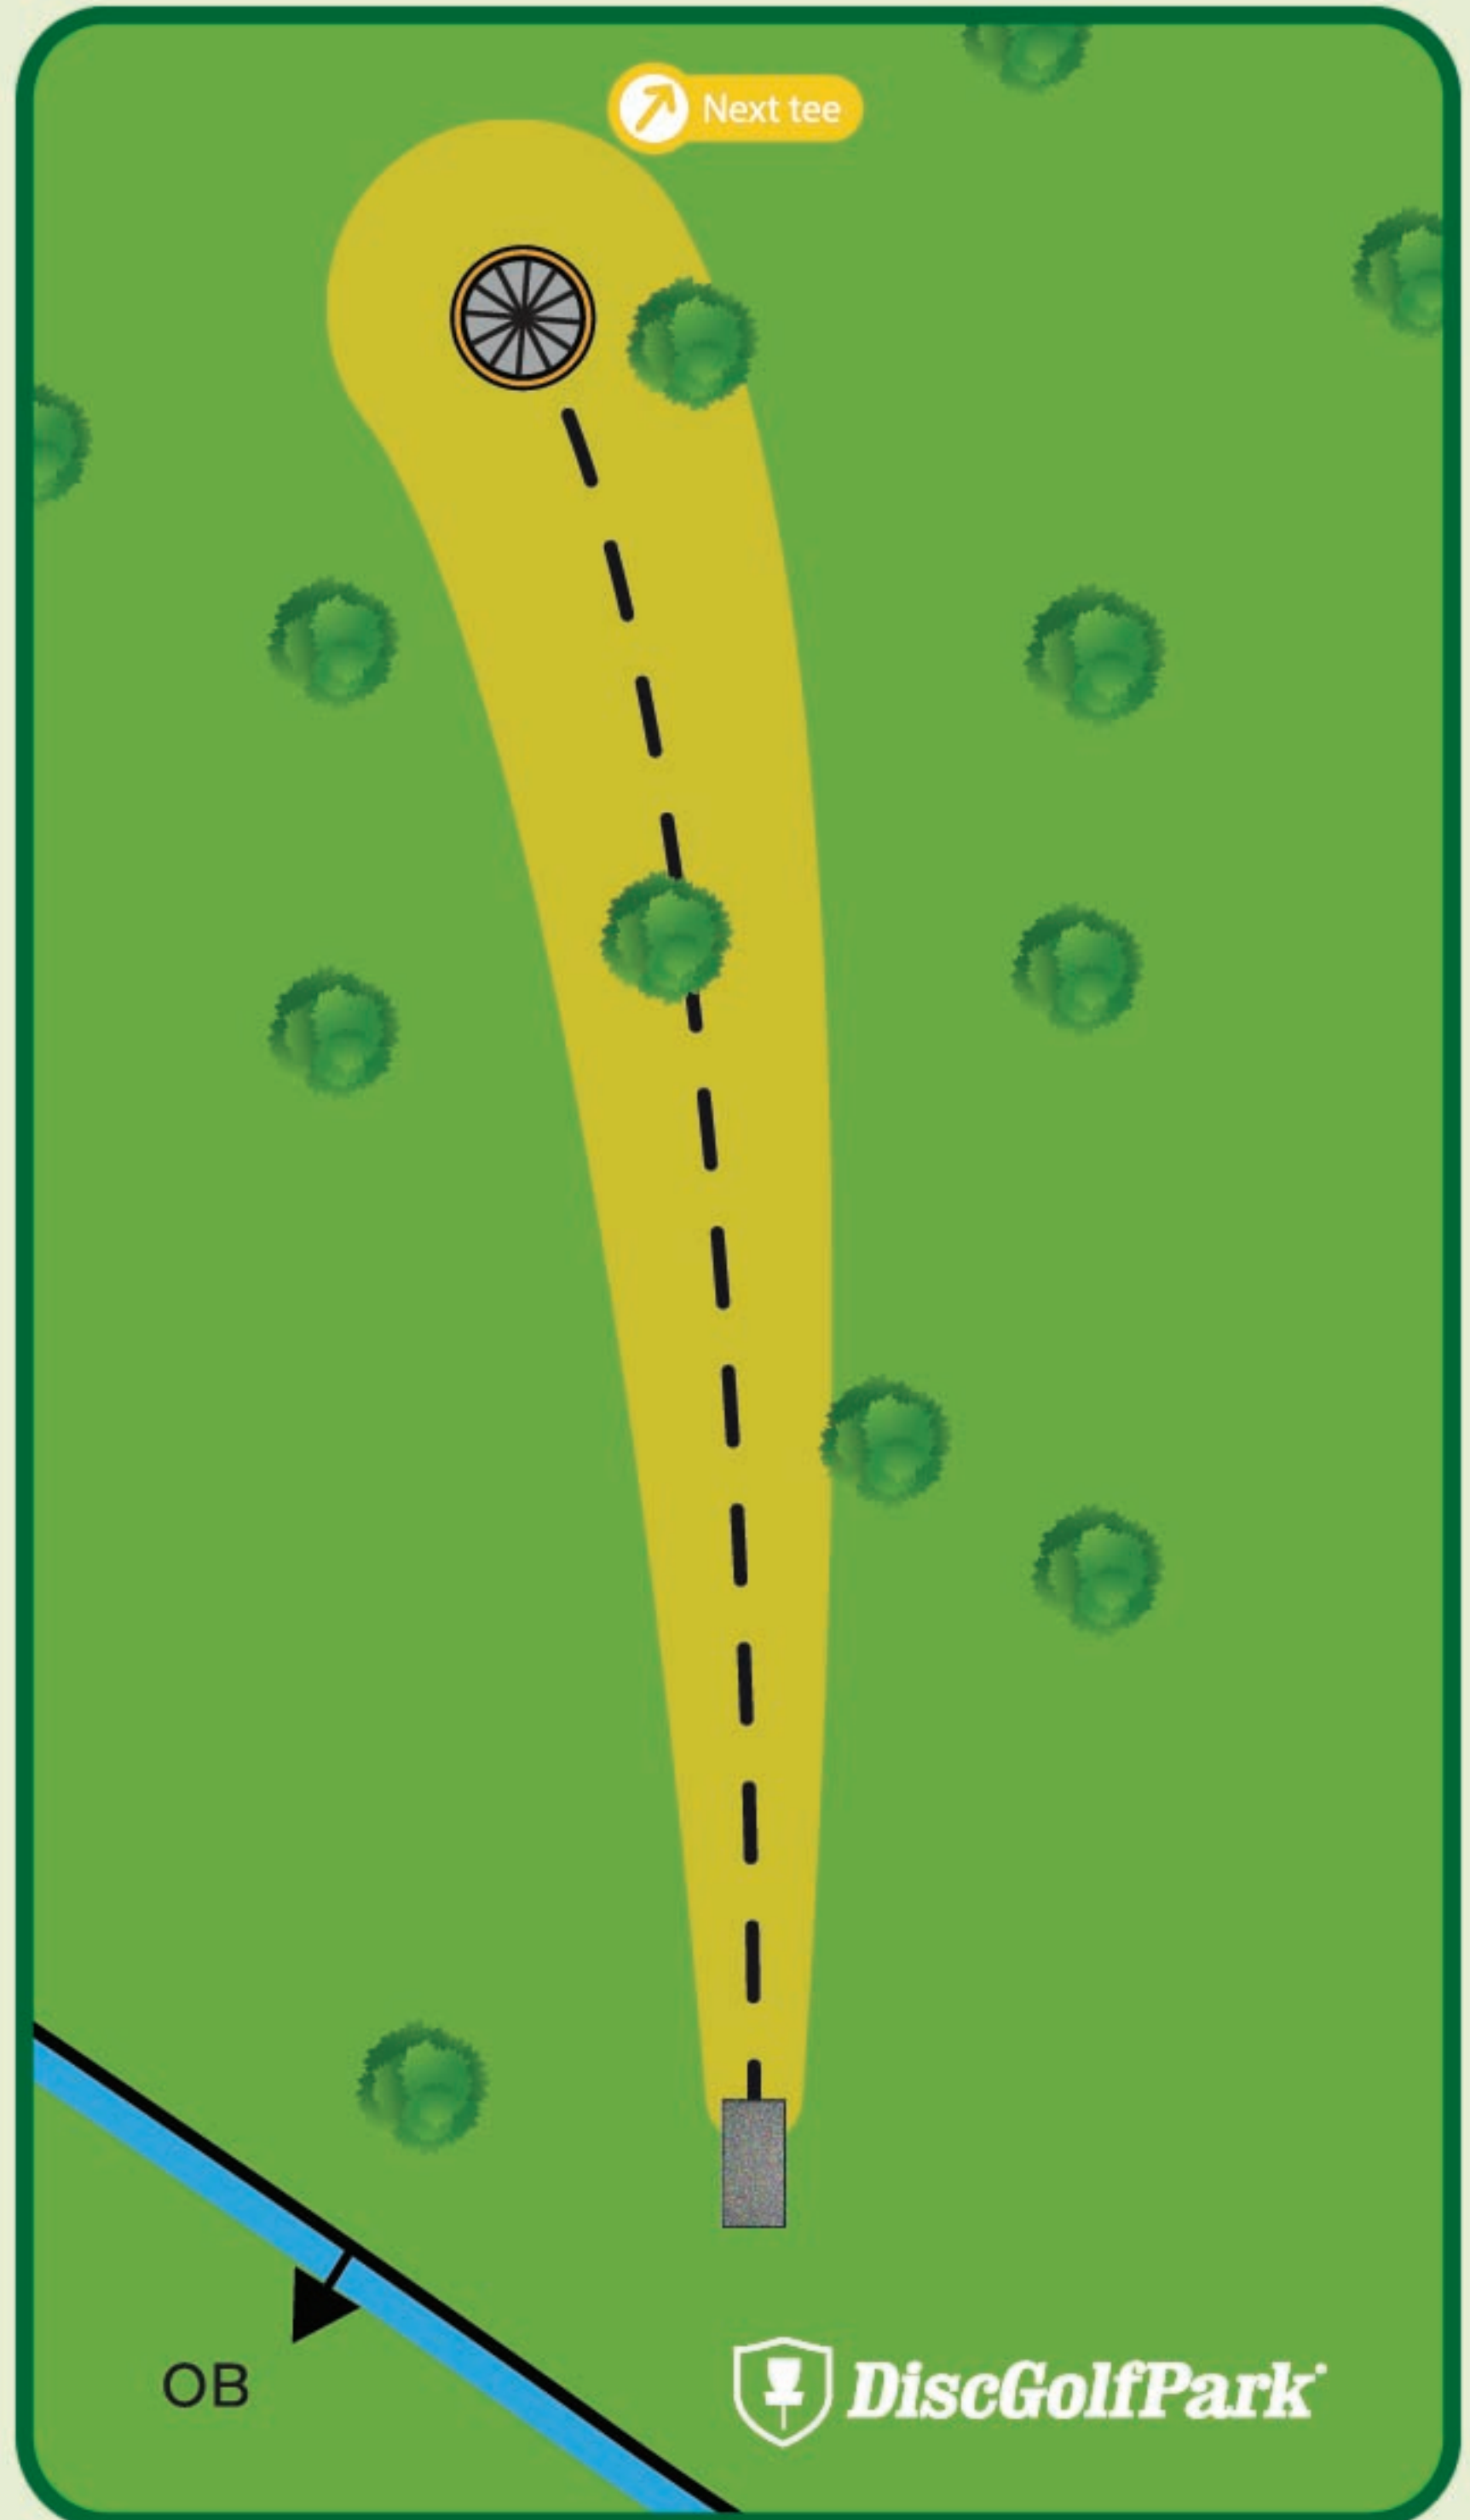

Maxwell Park

Disc Golf Course

297 ft
Par 3

www.NormalParks.org