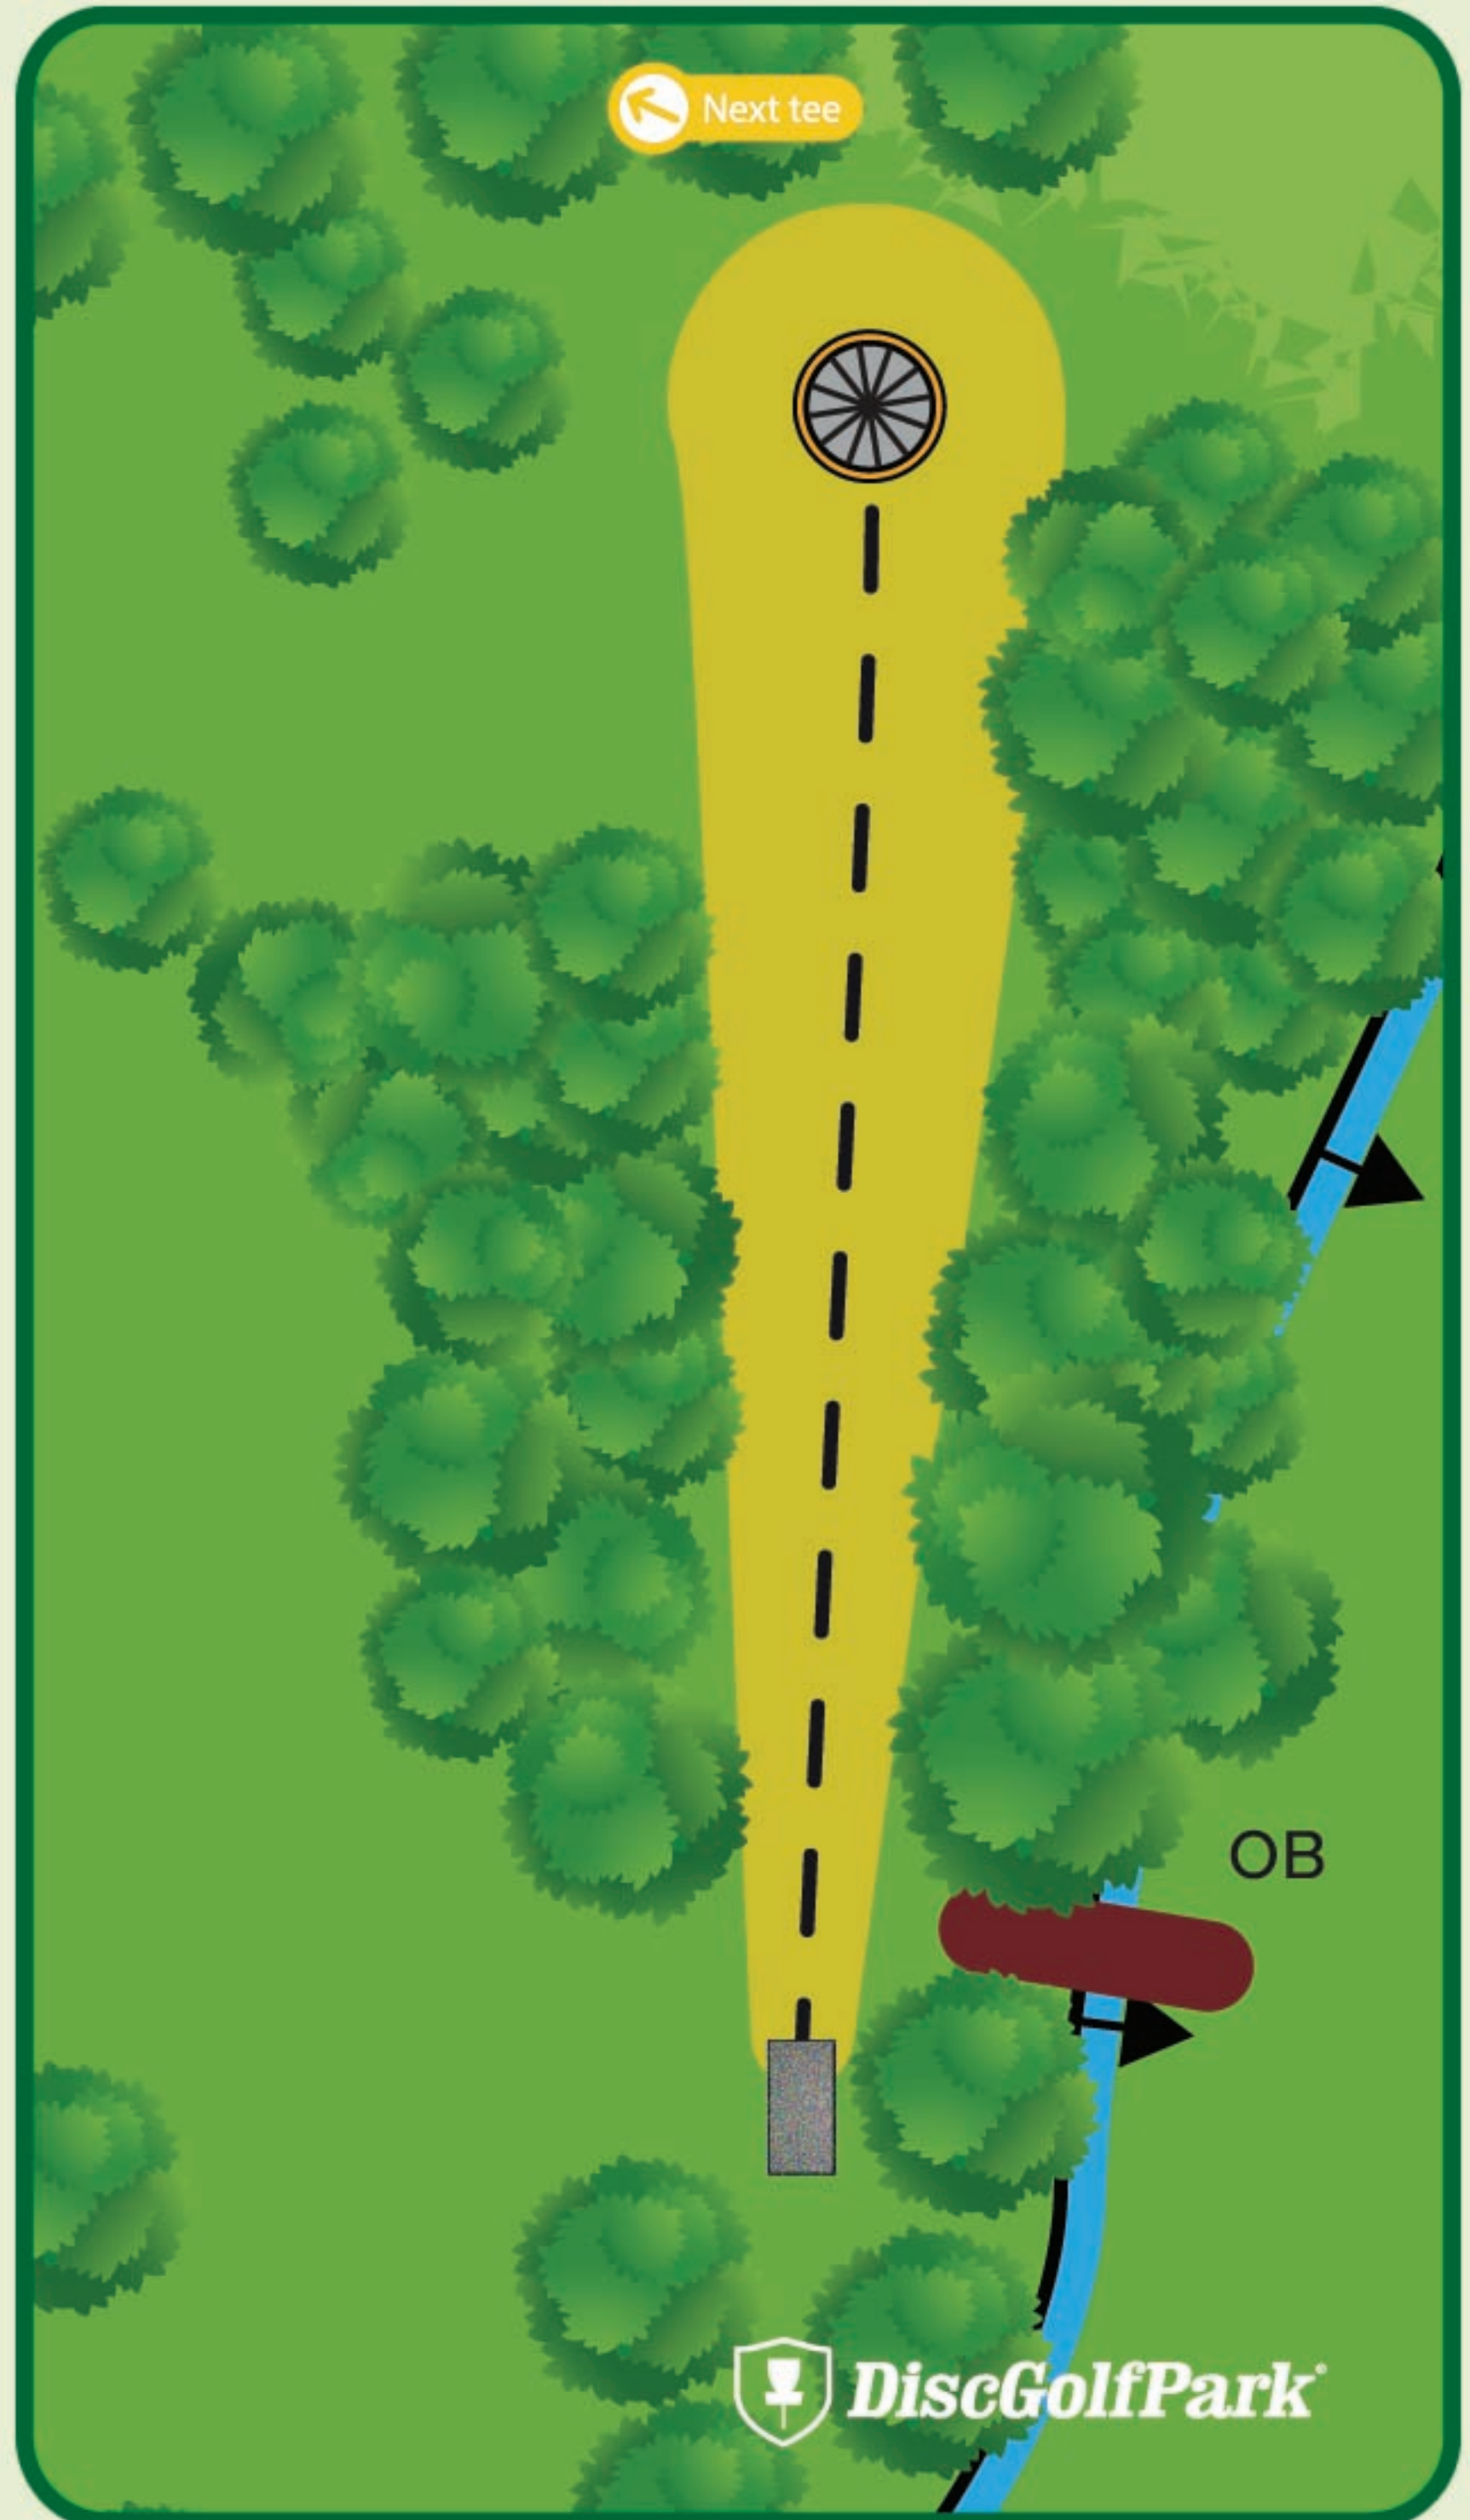

# Maxwell Park Disc Golf Course

#10

220 ft  
Par 3

Over the  
painted line on  
the right is OB

[www.NormalParks.org](http://www.NormalParks.org)