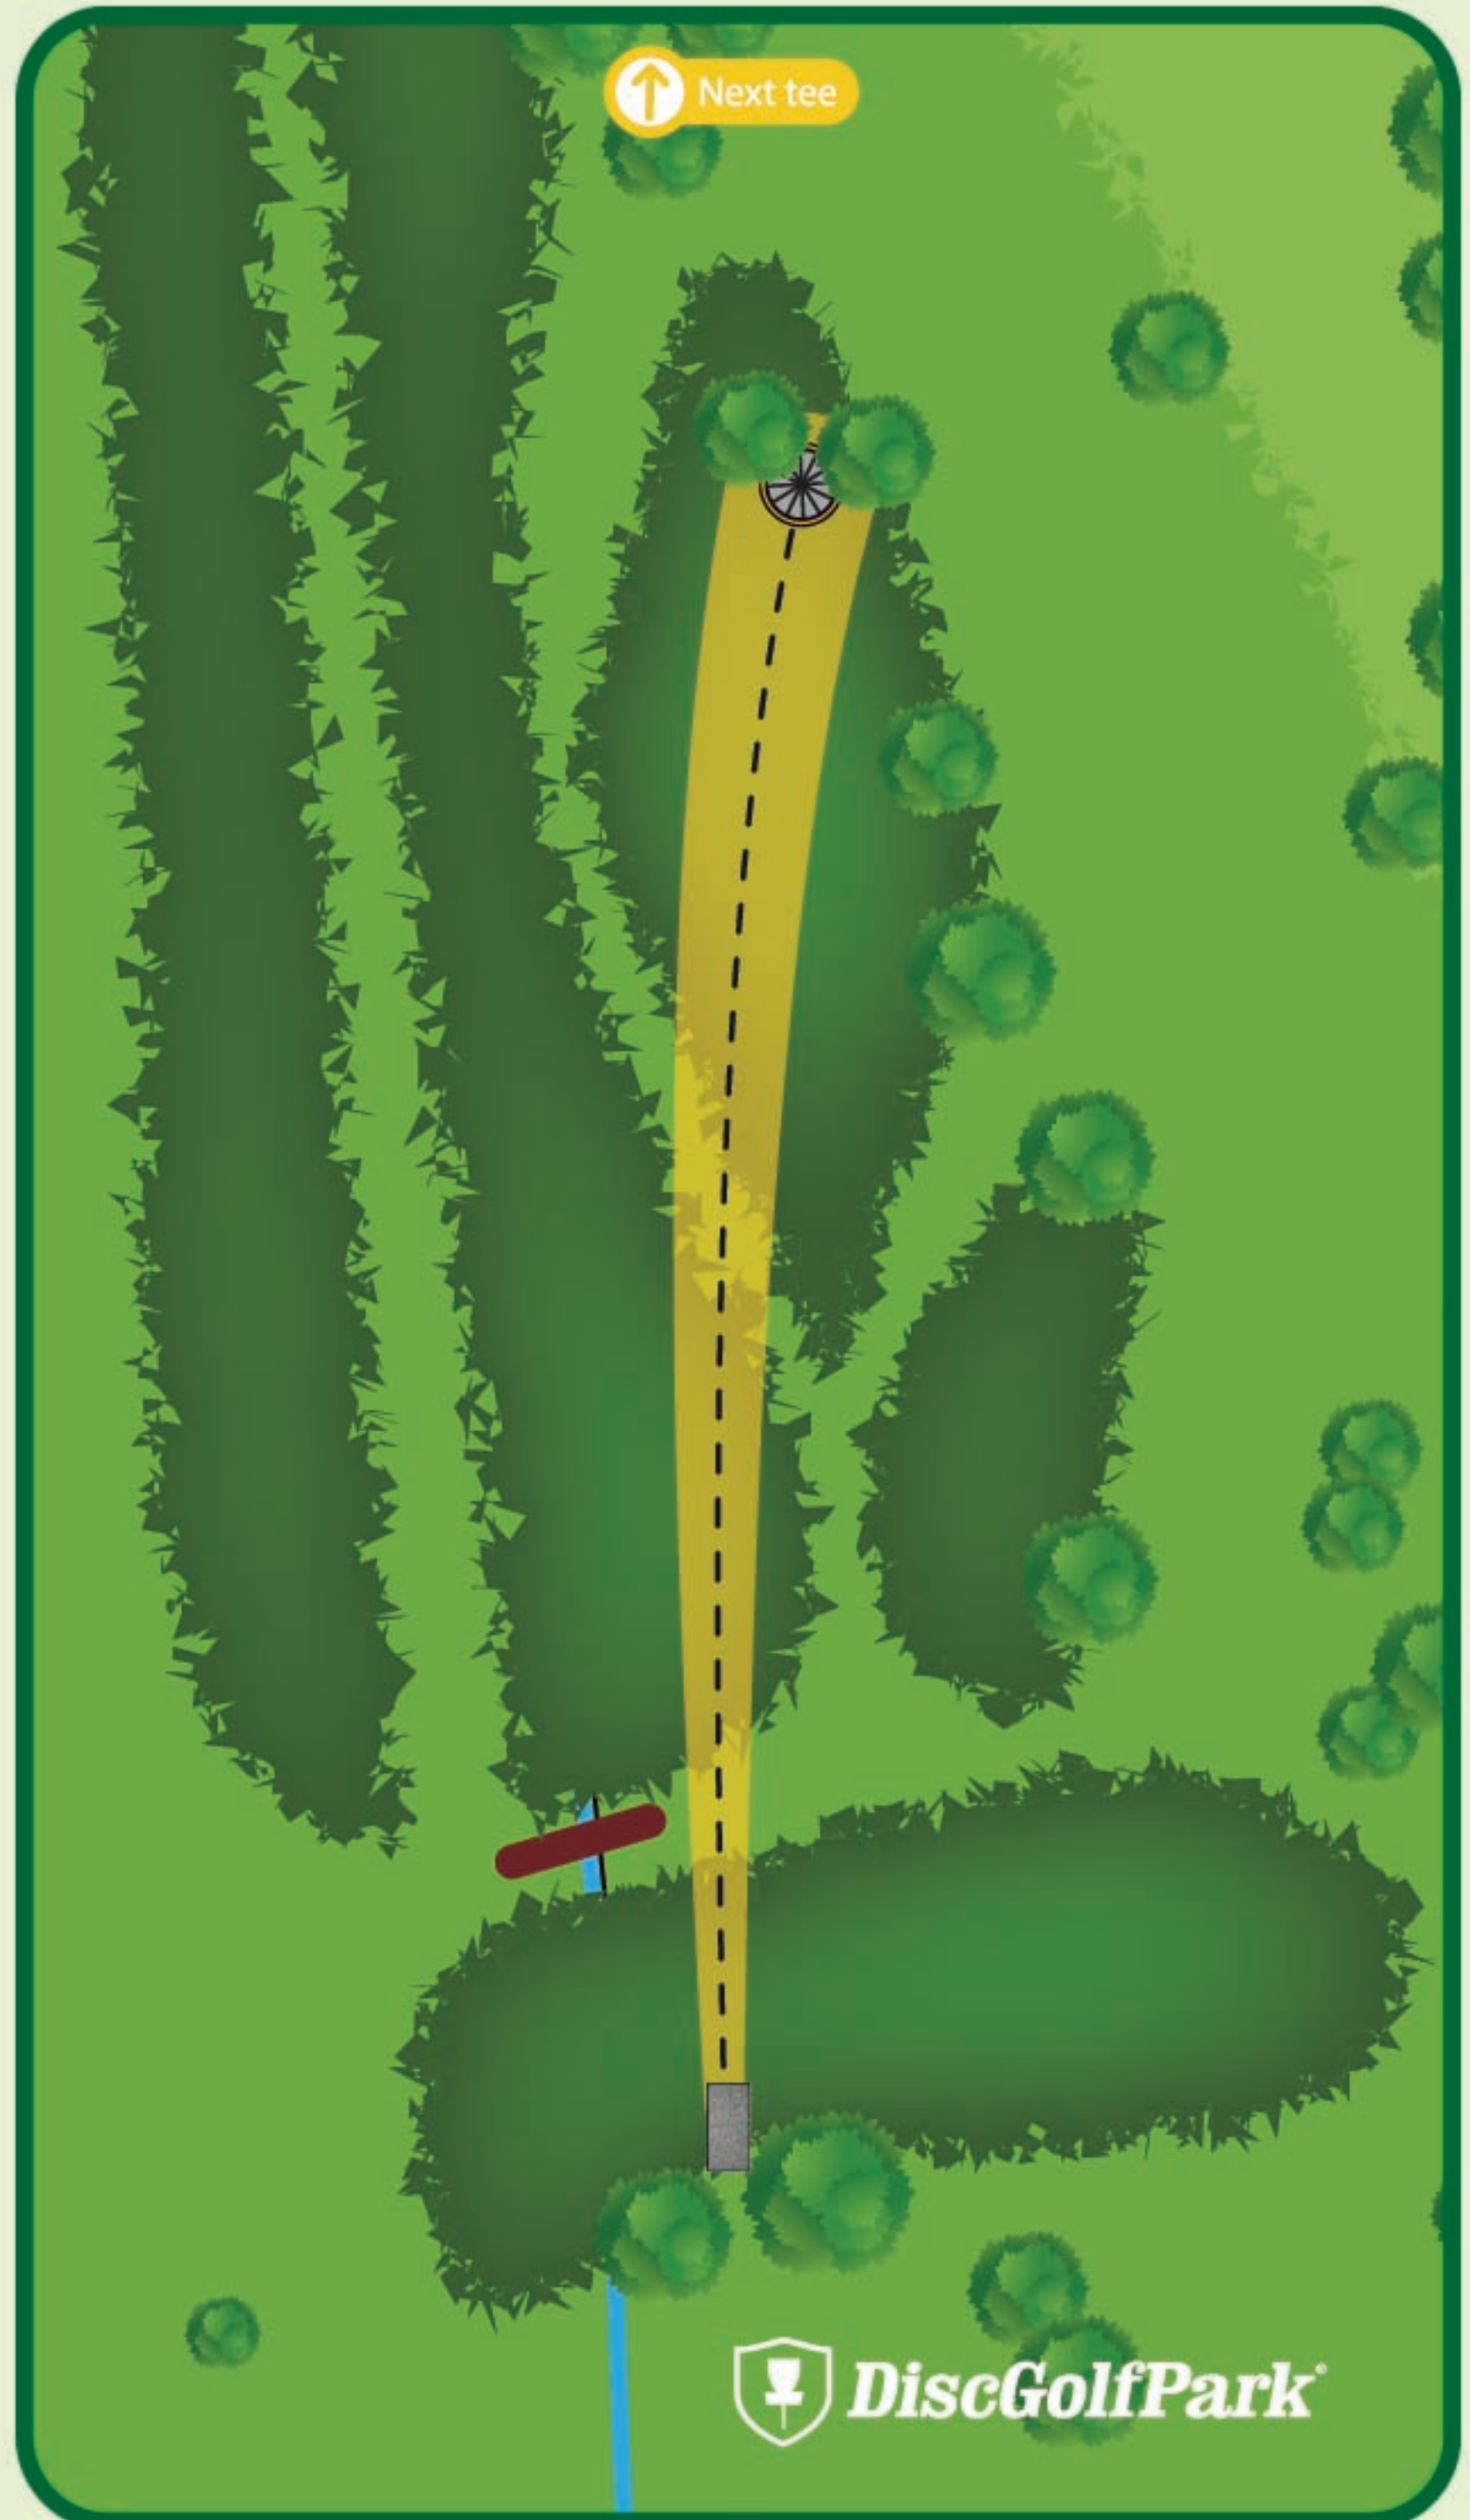

# Maxwell Park Disc Golf Course

304 ft  
Par 3

Over the  
painted line on  
the left is OB

[www.NormalParks.org](http://www.NormalParks.org)