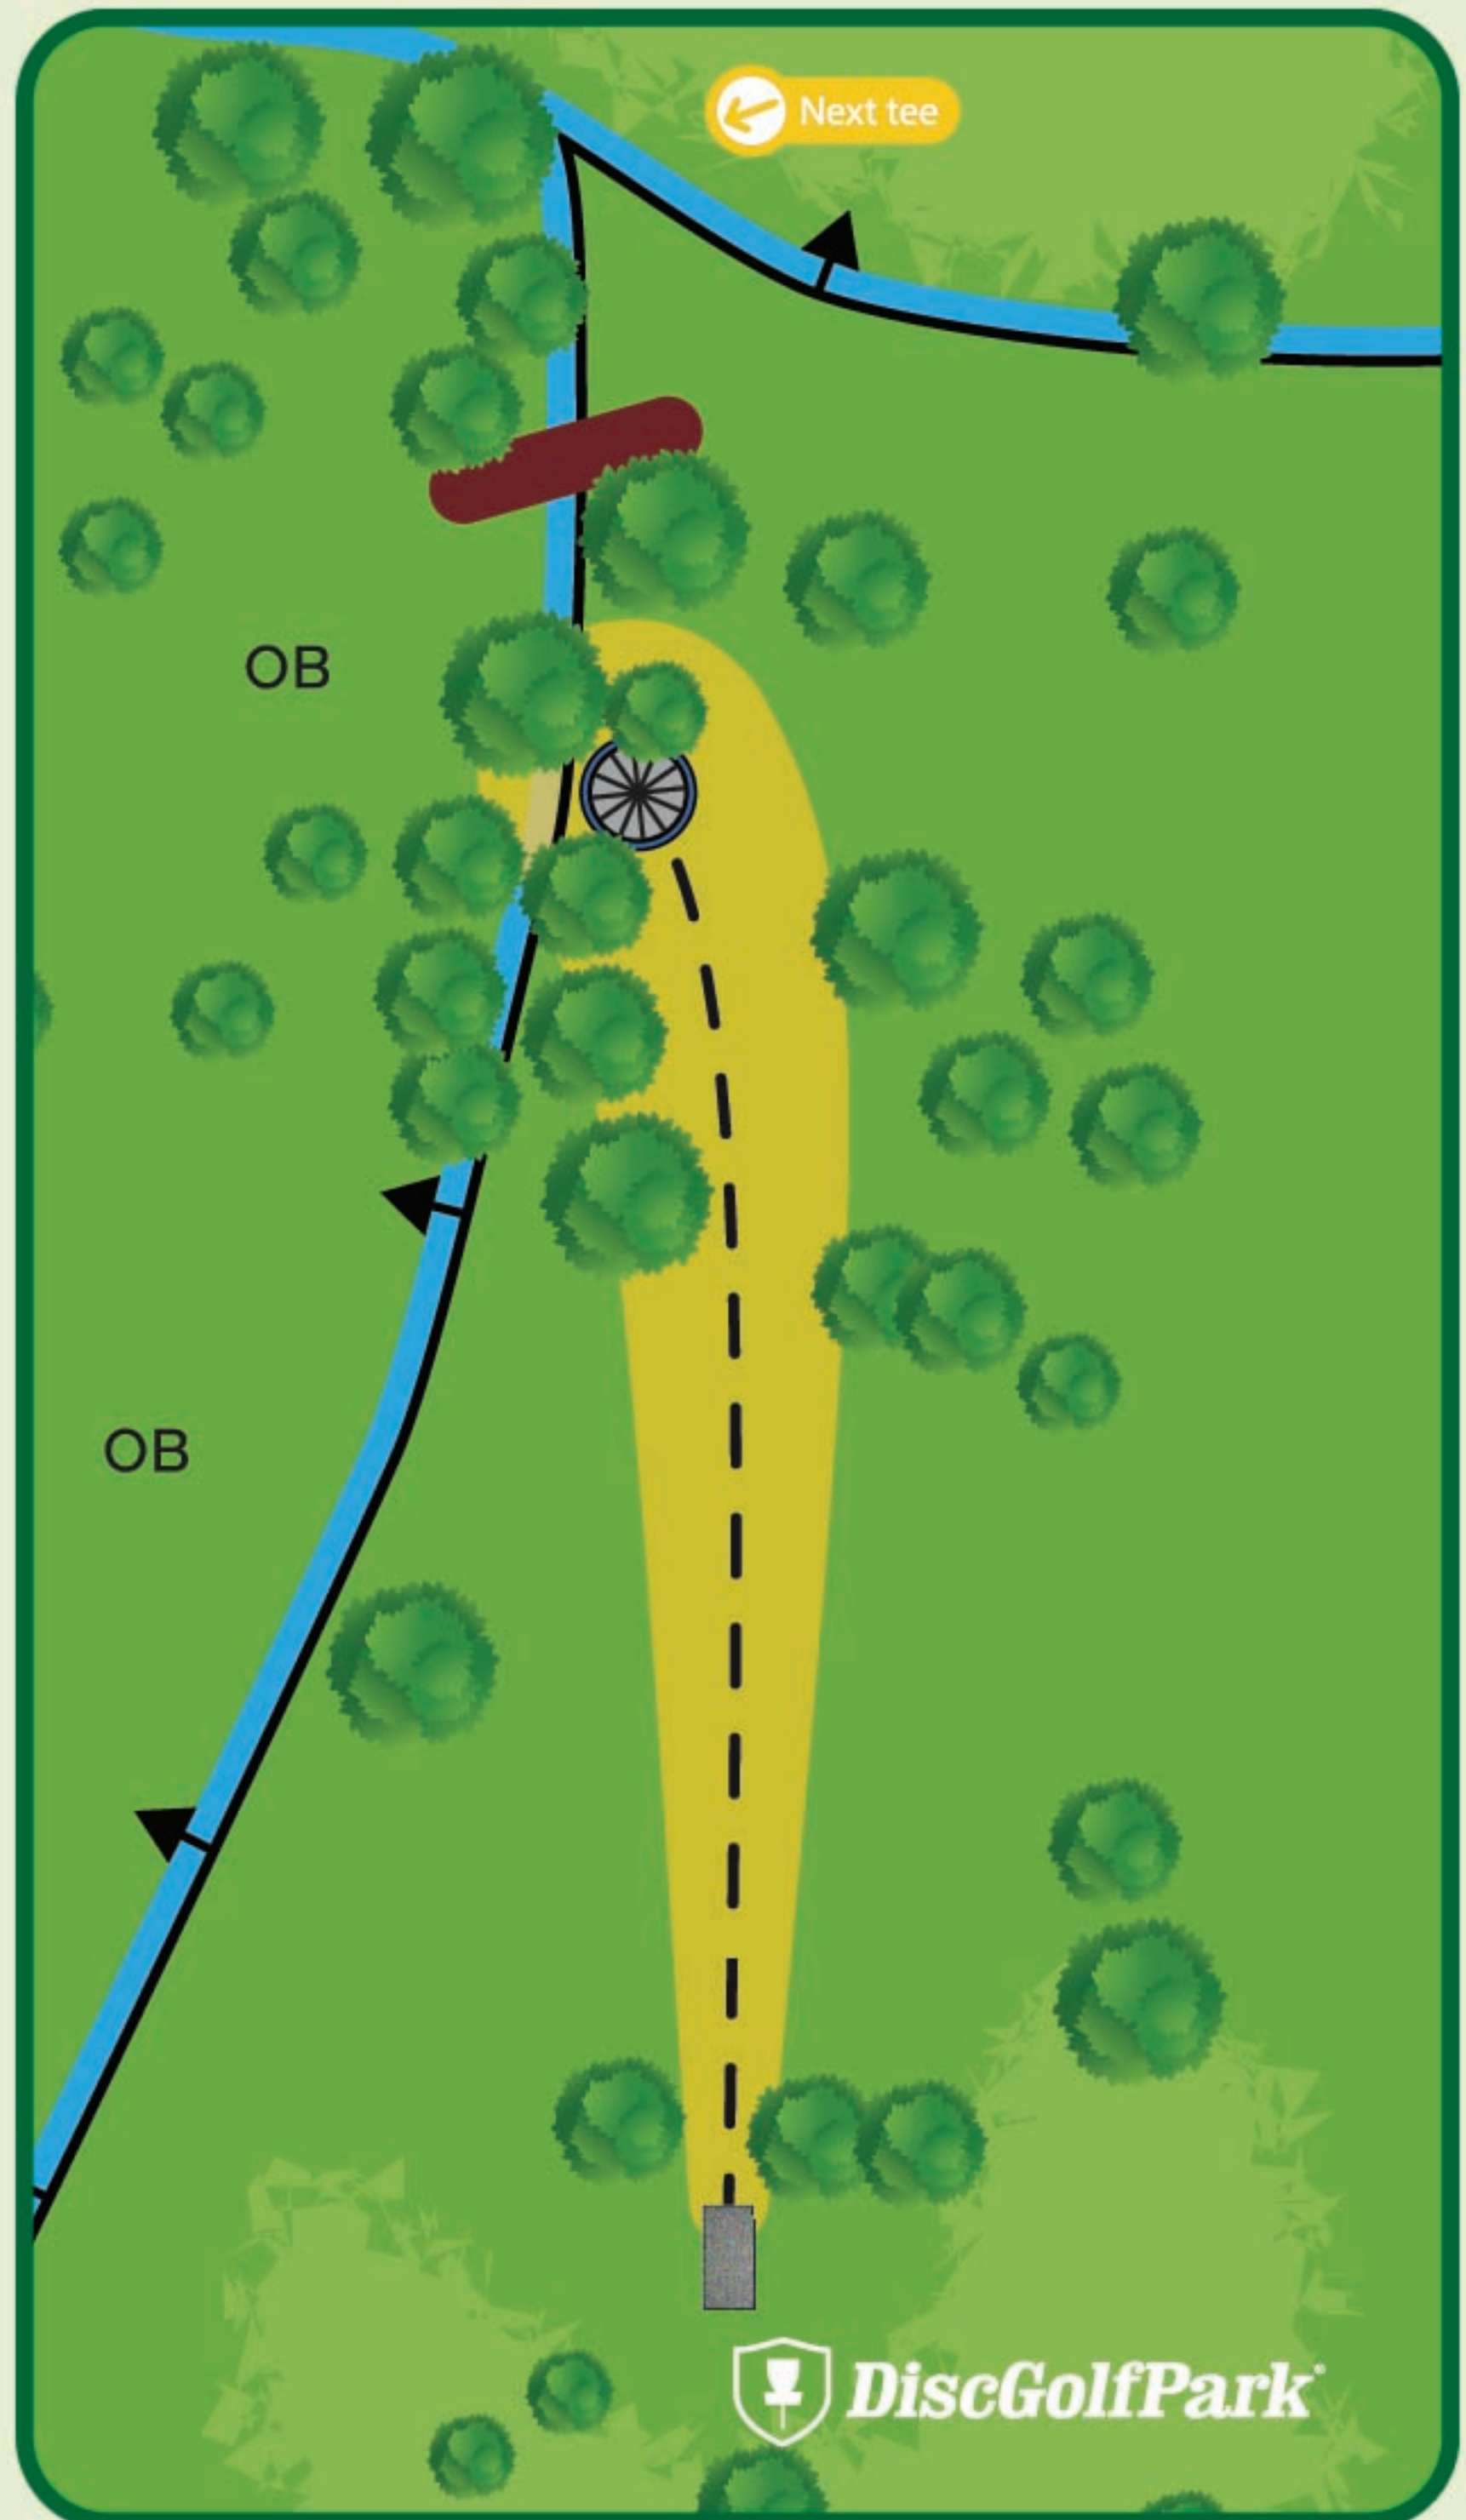

# Maxwell Park Disc Golf Course

#5

351 ft  
Par 3

Over the painted line on the left and behind basket is OB.

Over the fence to the right is OB.

[www.NormalParks.org](http://www.NormalParks.org)