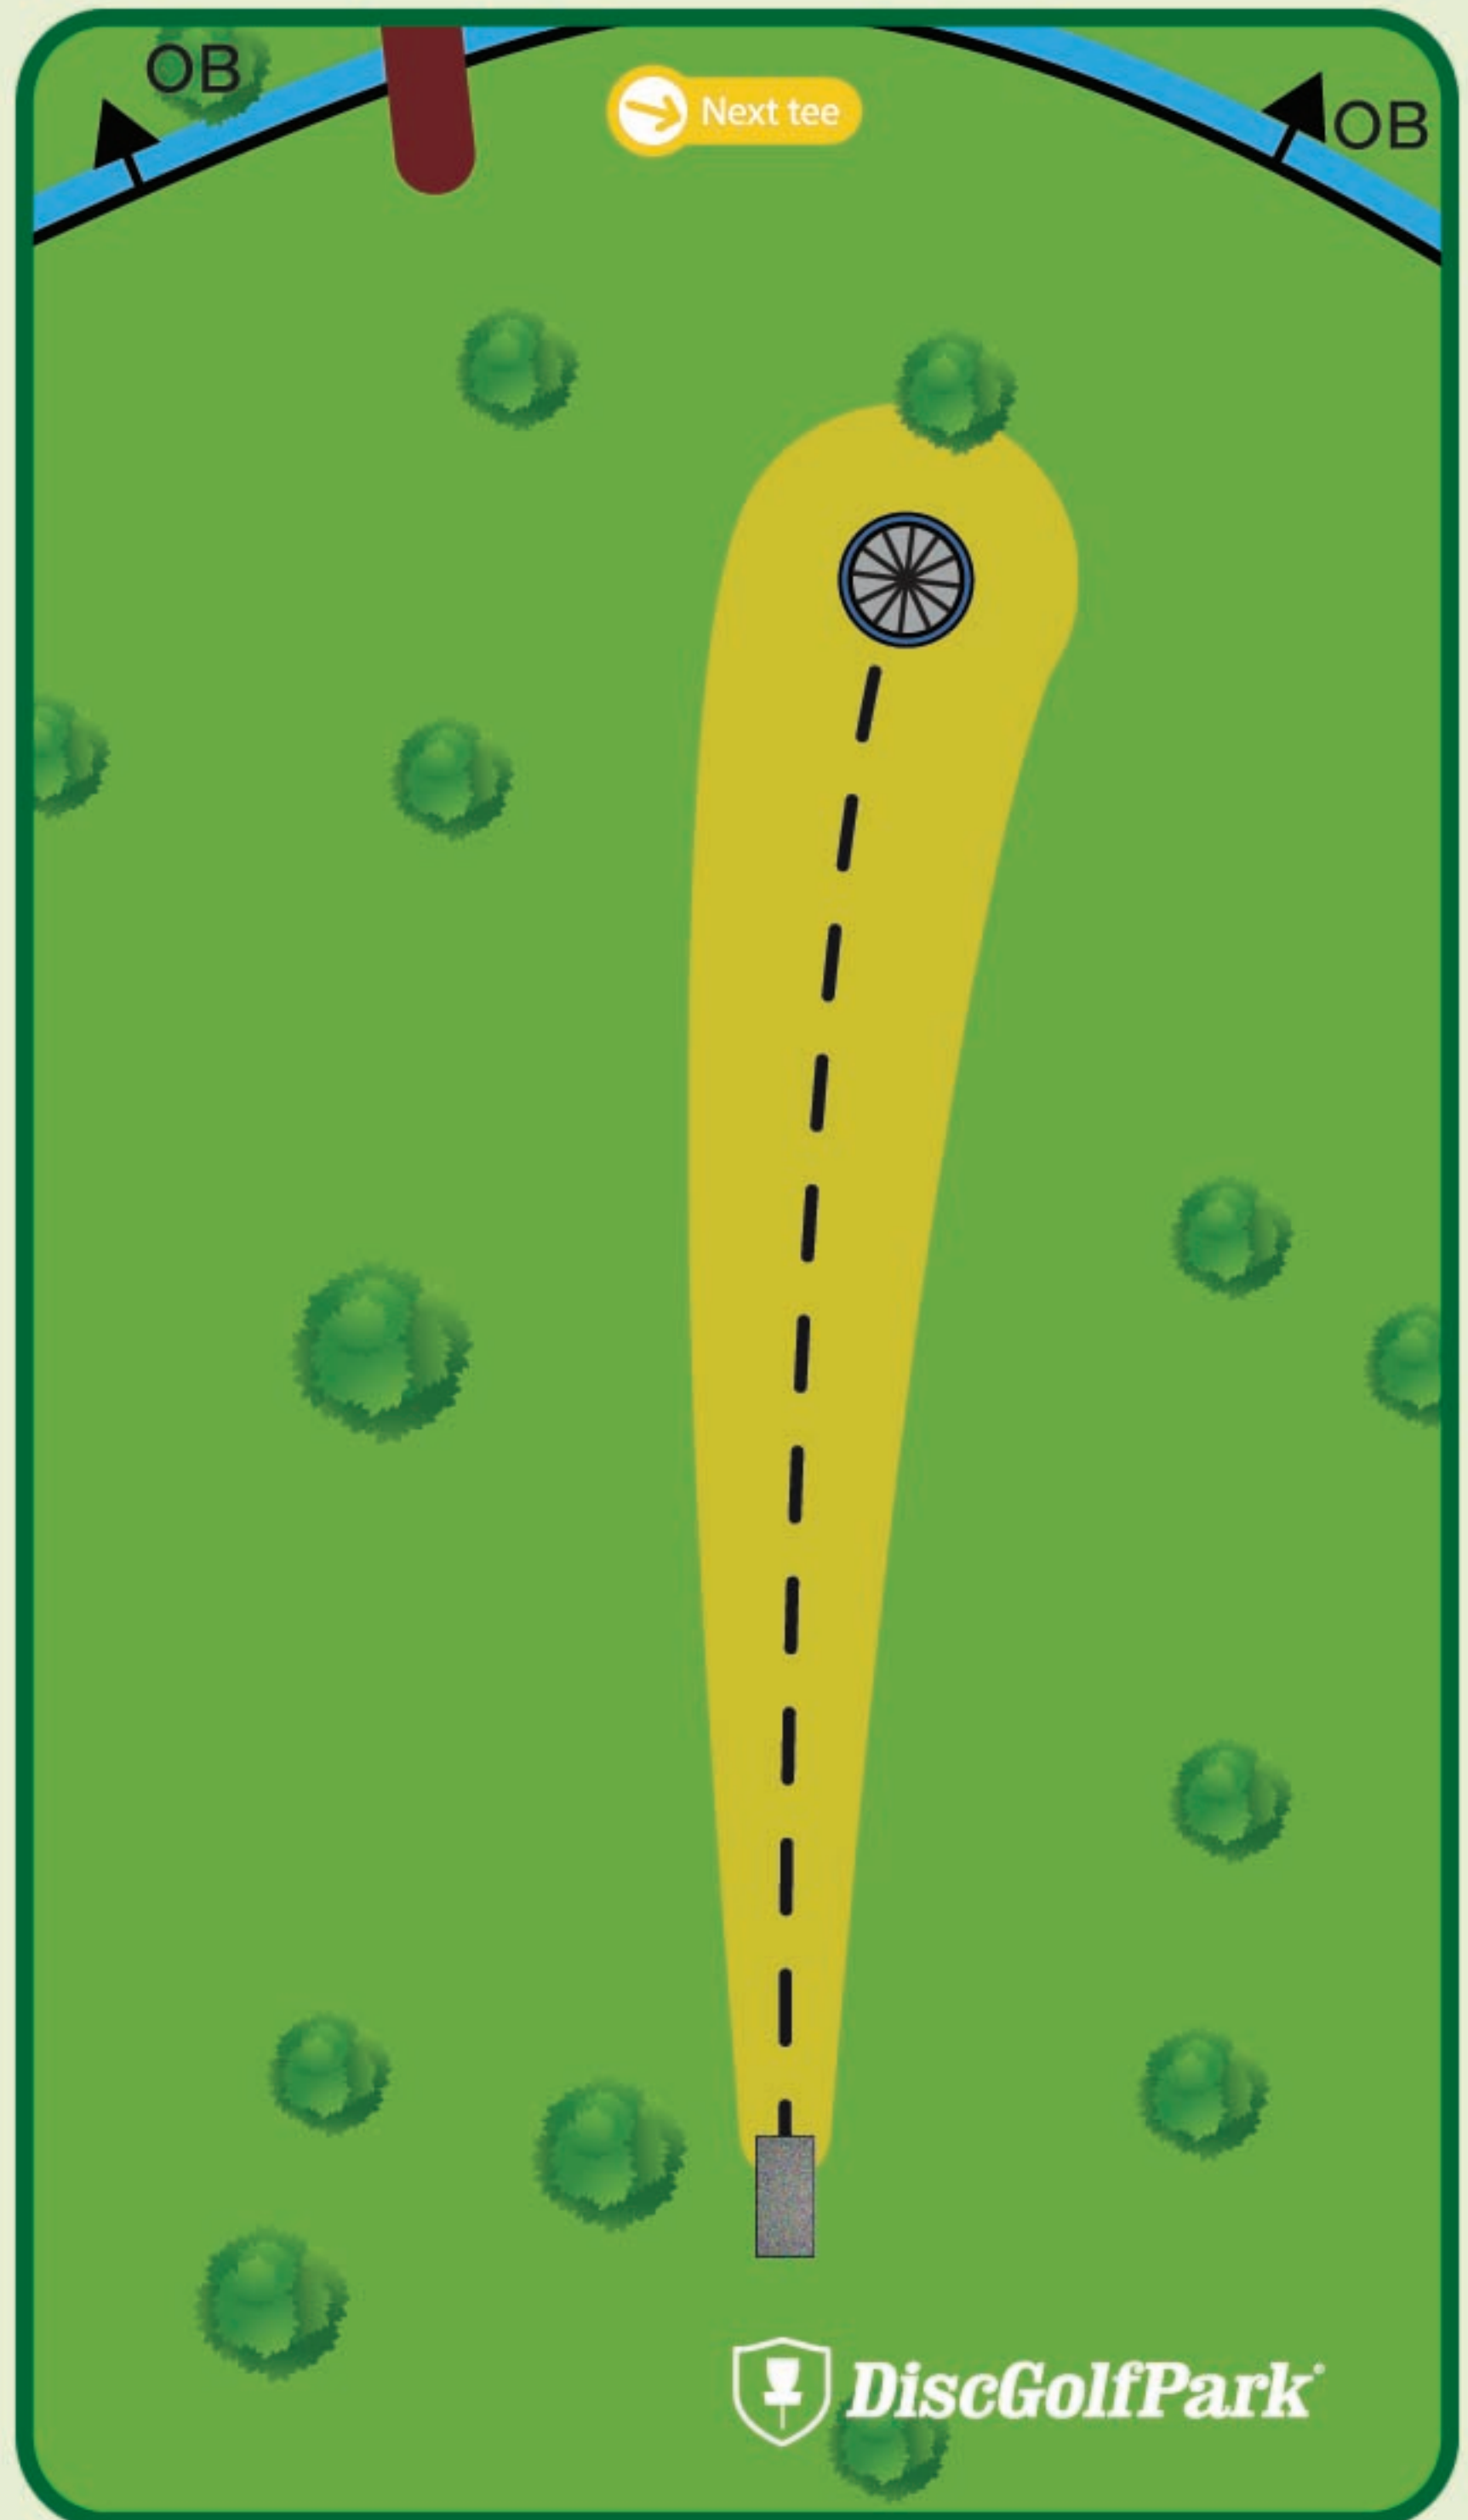

# Maxwell Park Disc Golf Course

291 ft  
Par 3

Over the  
painted line  
behind basket is  
OB

[www.NormalParks.org](http://www.NormalParks.org)