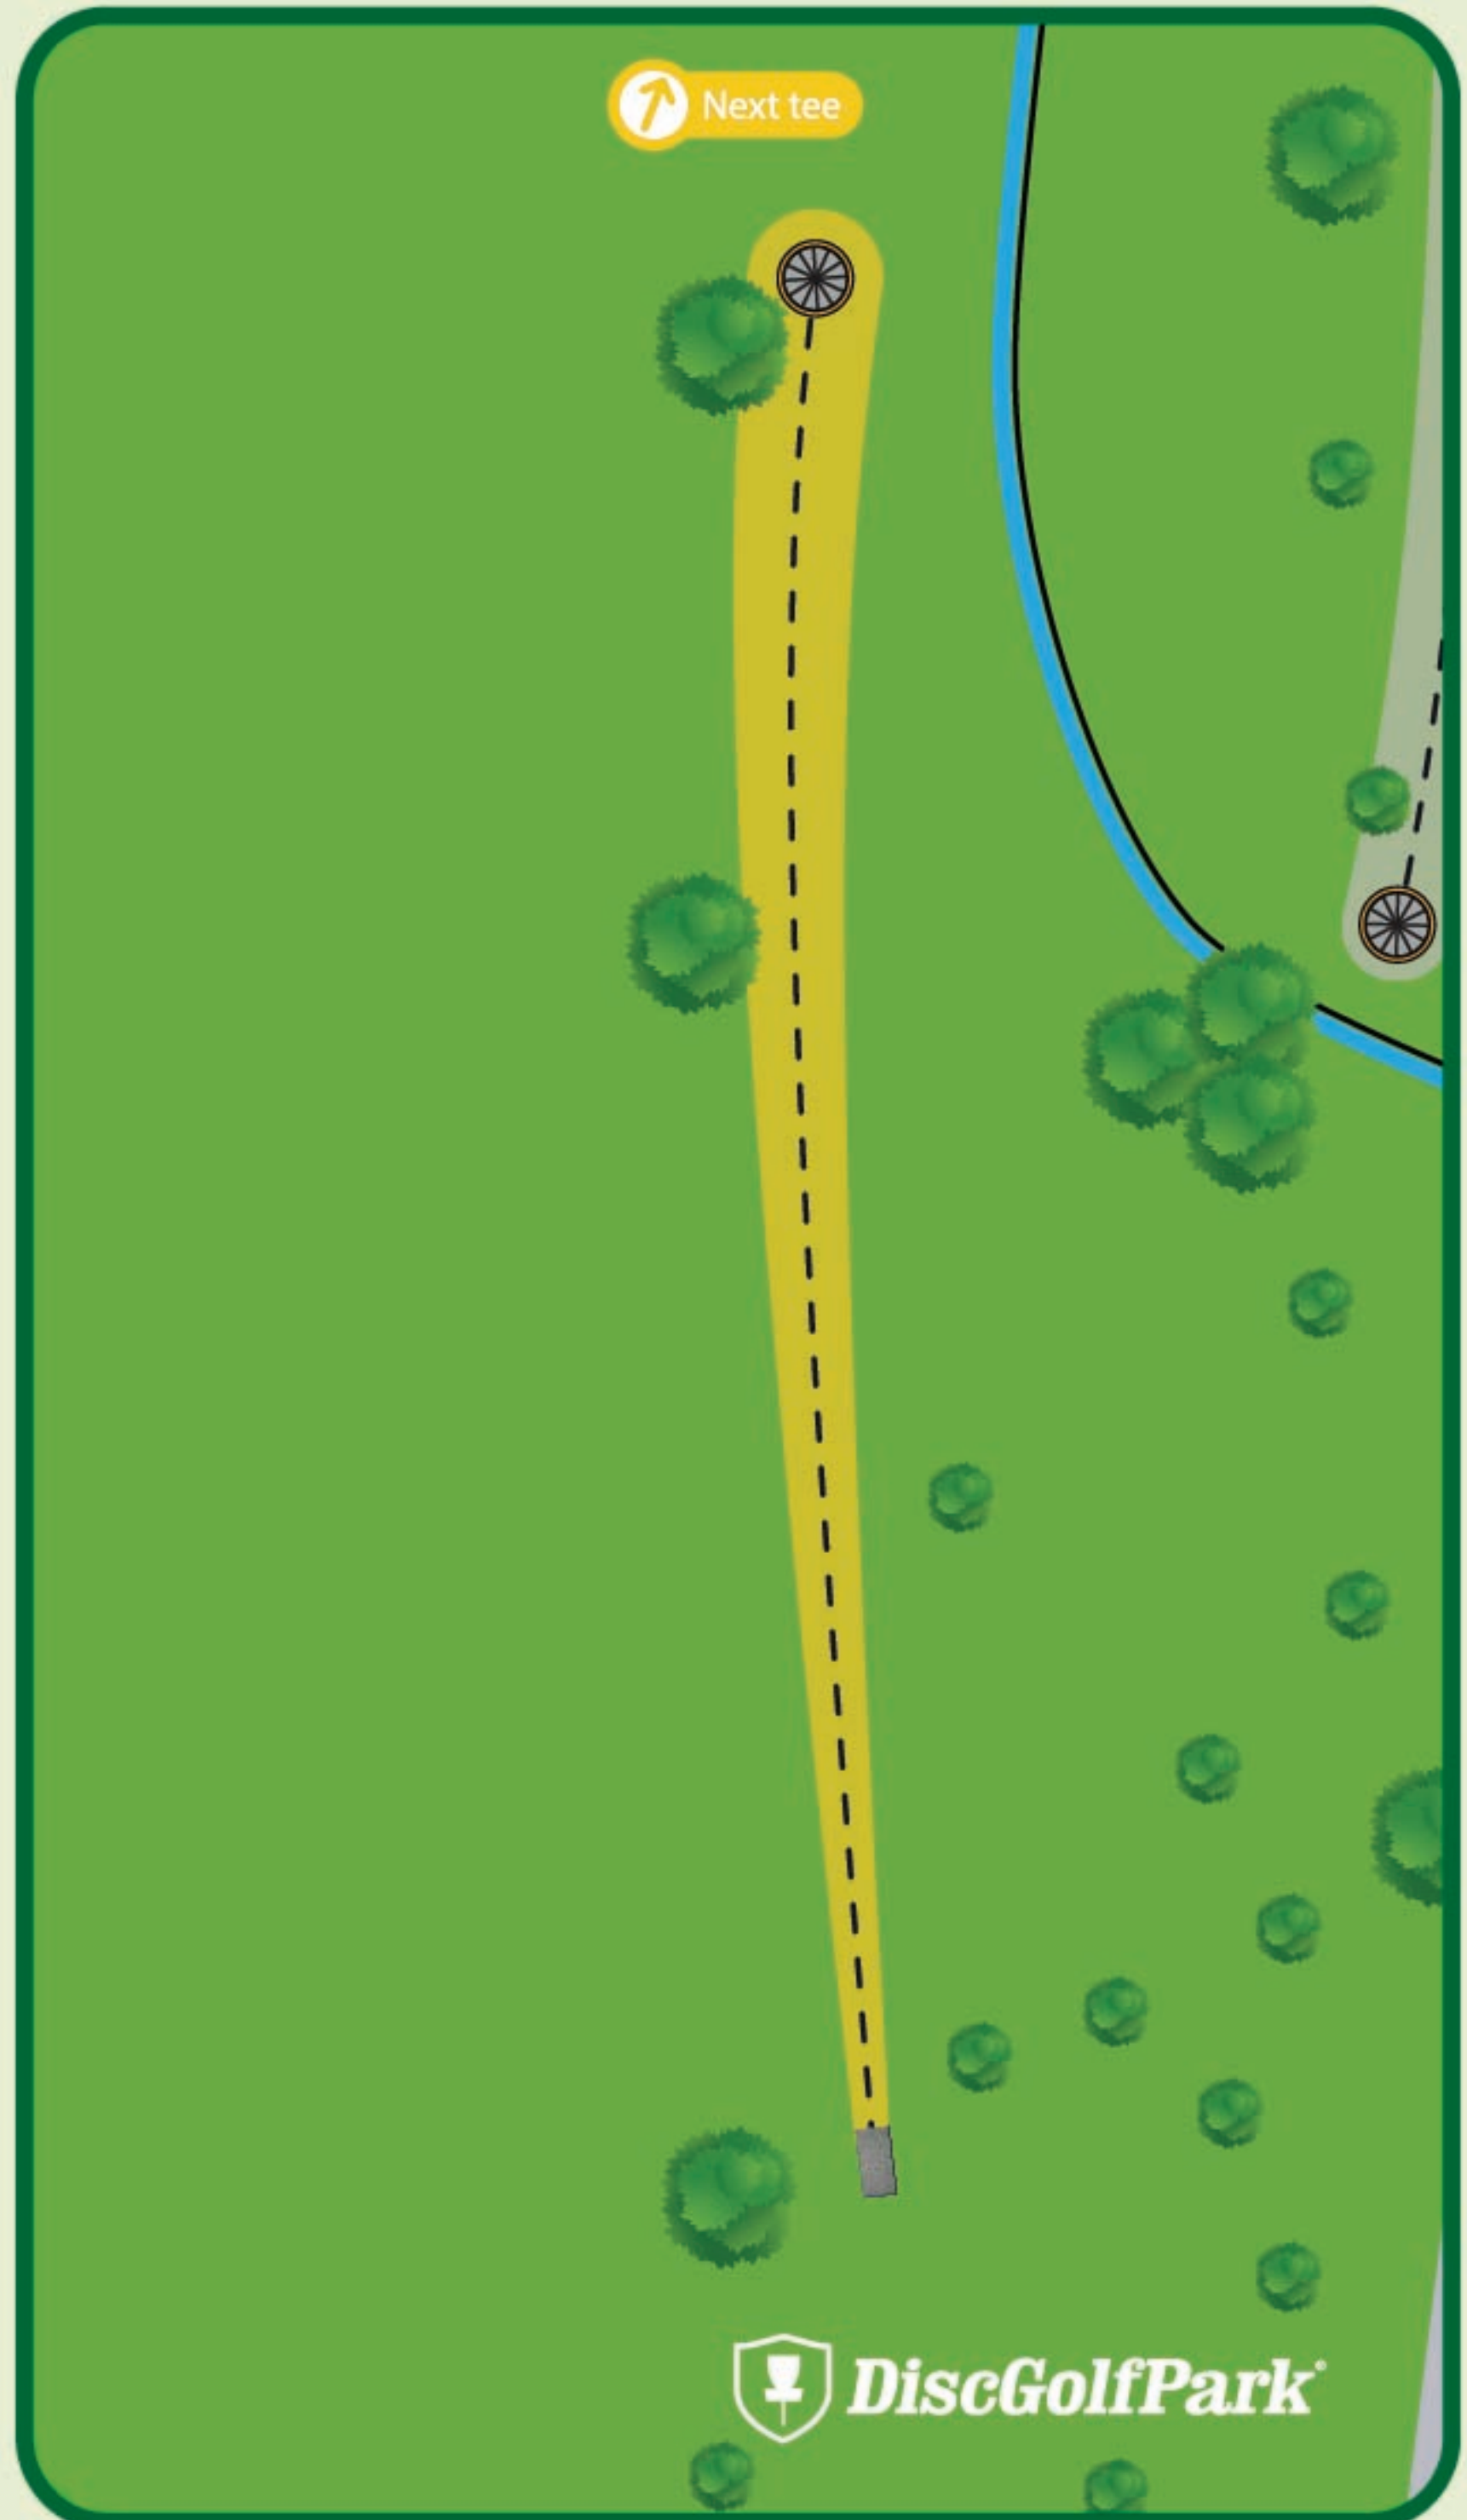

# Maxwell Park Disc Golf Course

#2

374 ft  
Par 3

Over the  
painted line on  
the right is OB

[www.NormalParks.org](http://www.NormalParks.org)