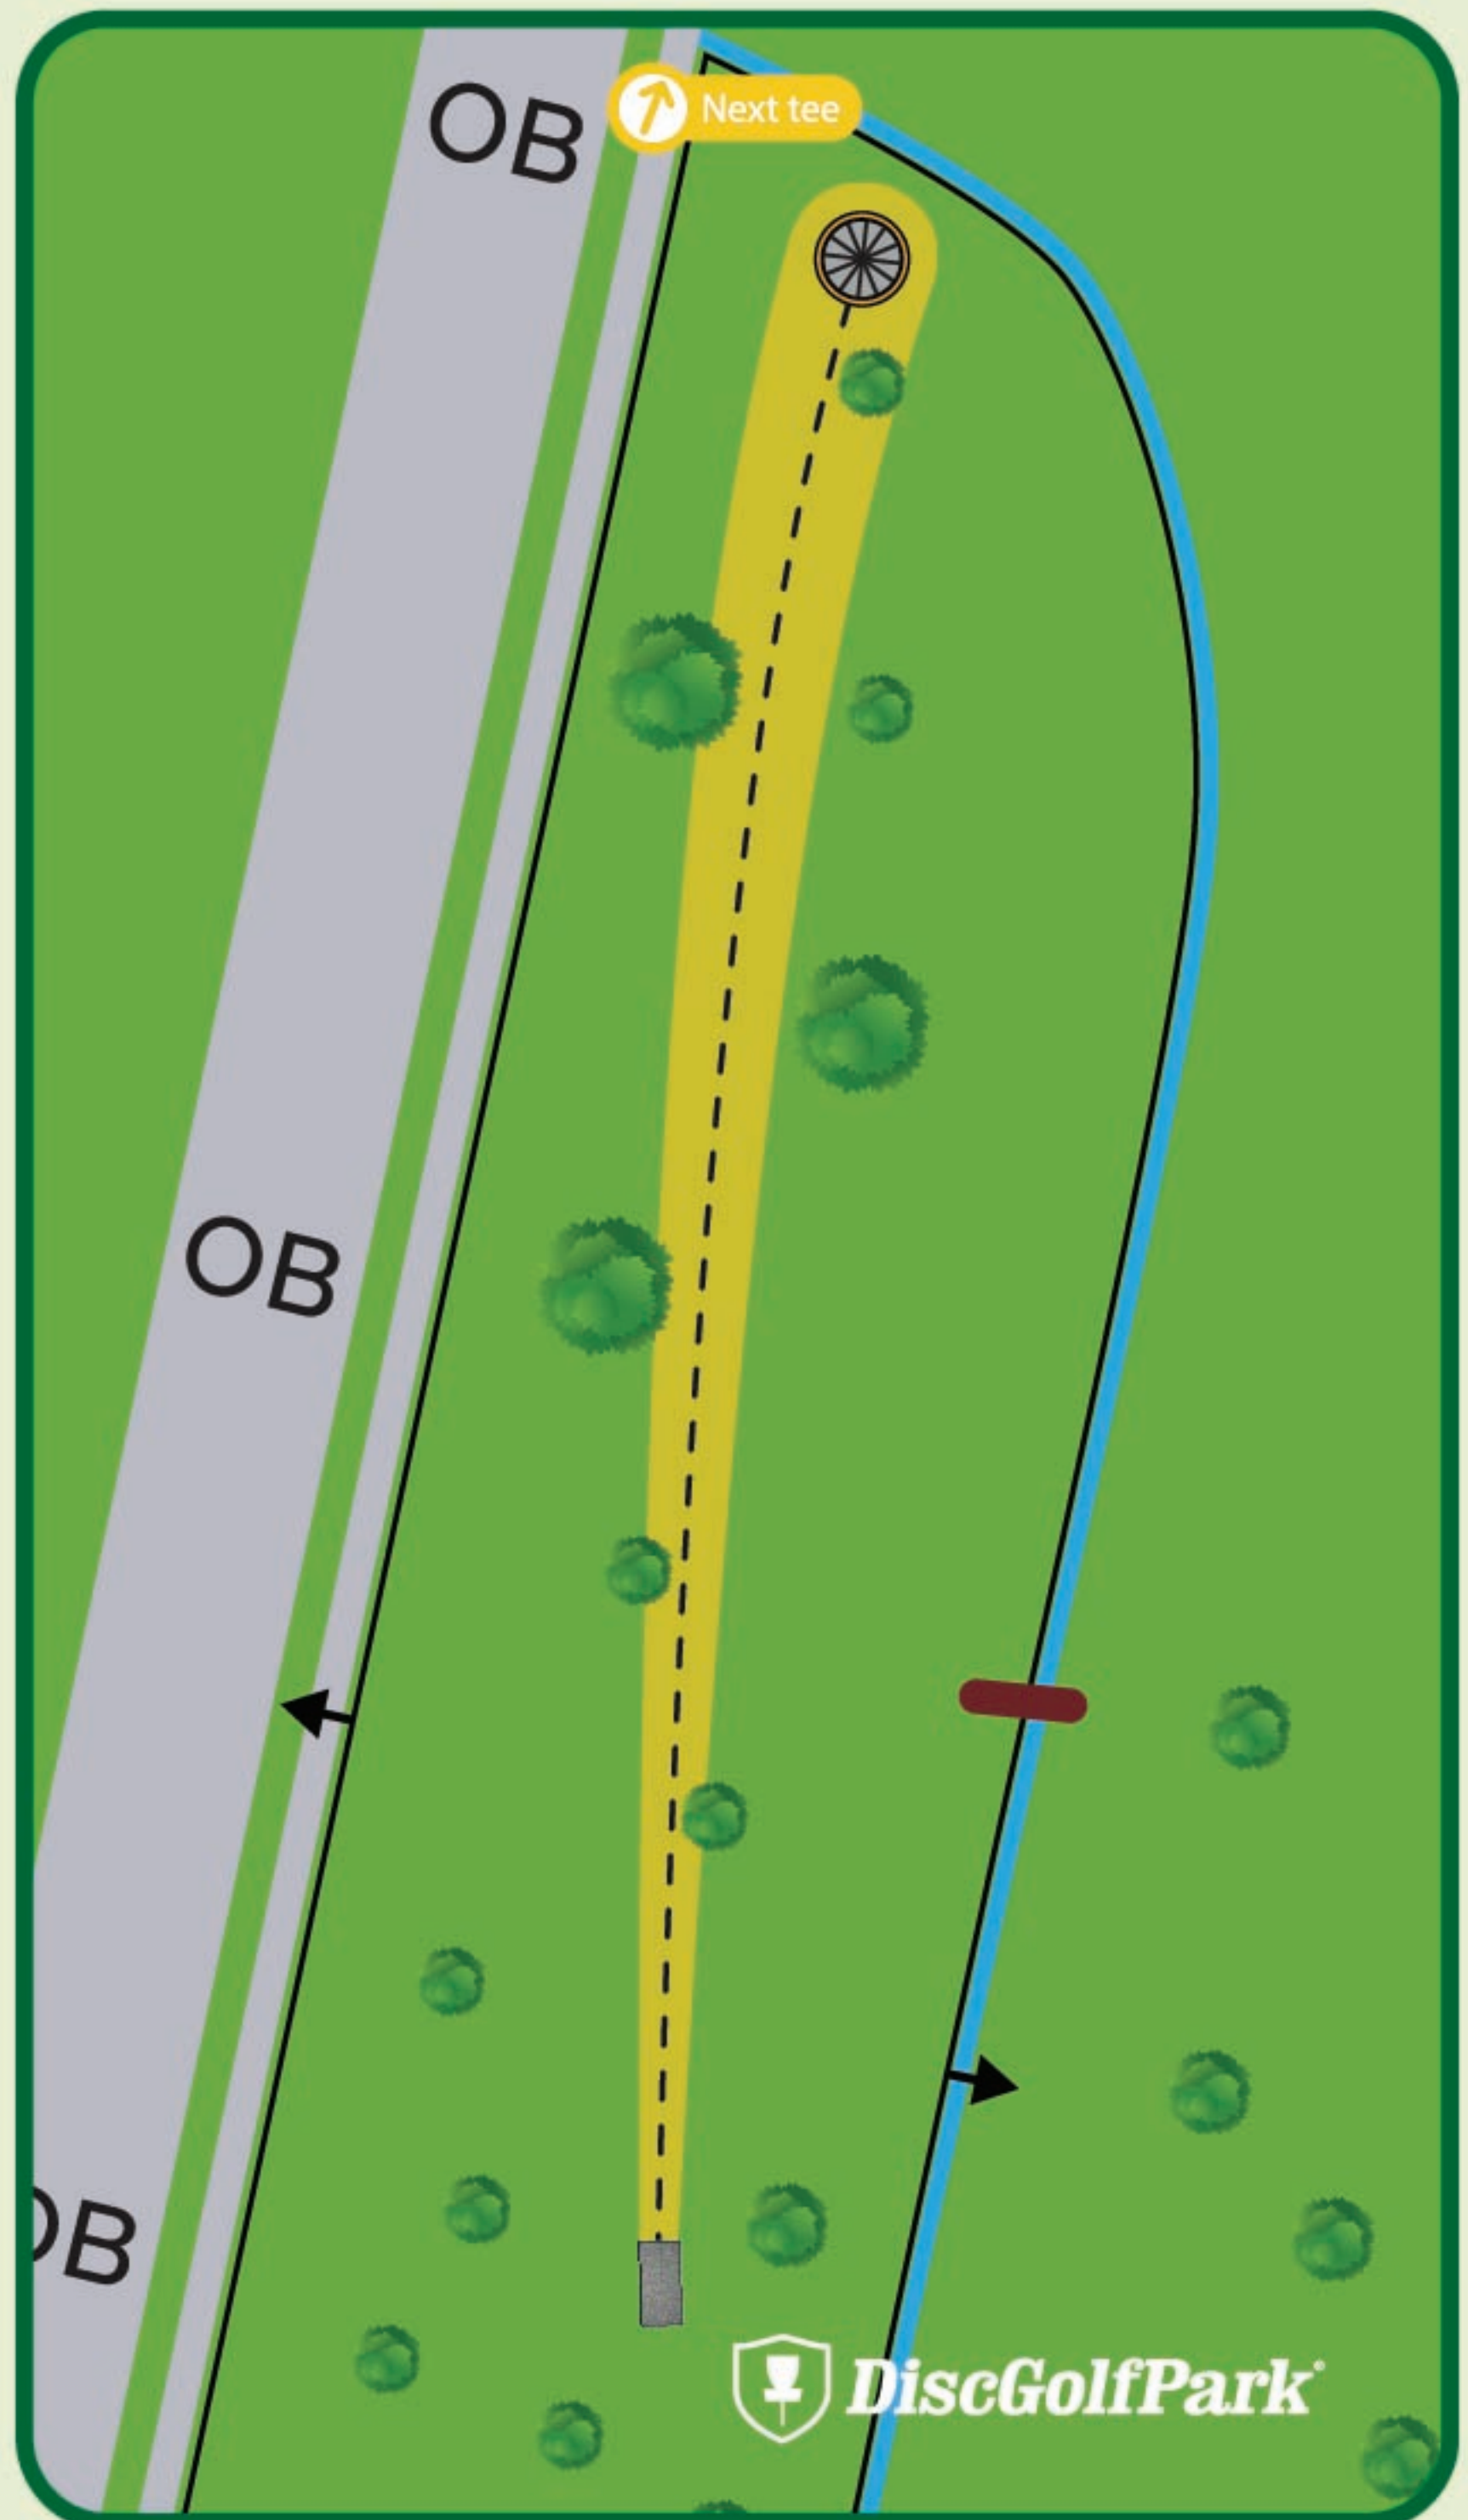

# Maxwell Park Disc Golf Course

316 ft  
Par 3

On or over road is OB. Over the painted line to the right and beyond the basket is OB.

[www.NormalParks.org](http://www.NormalParks.org)