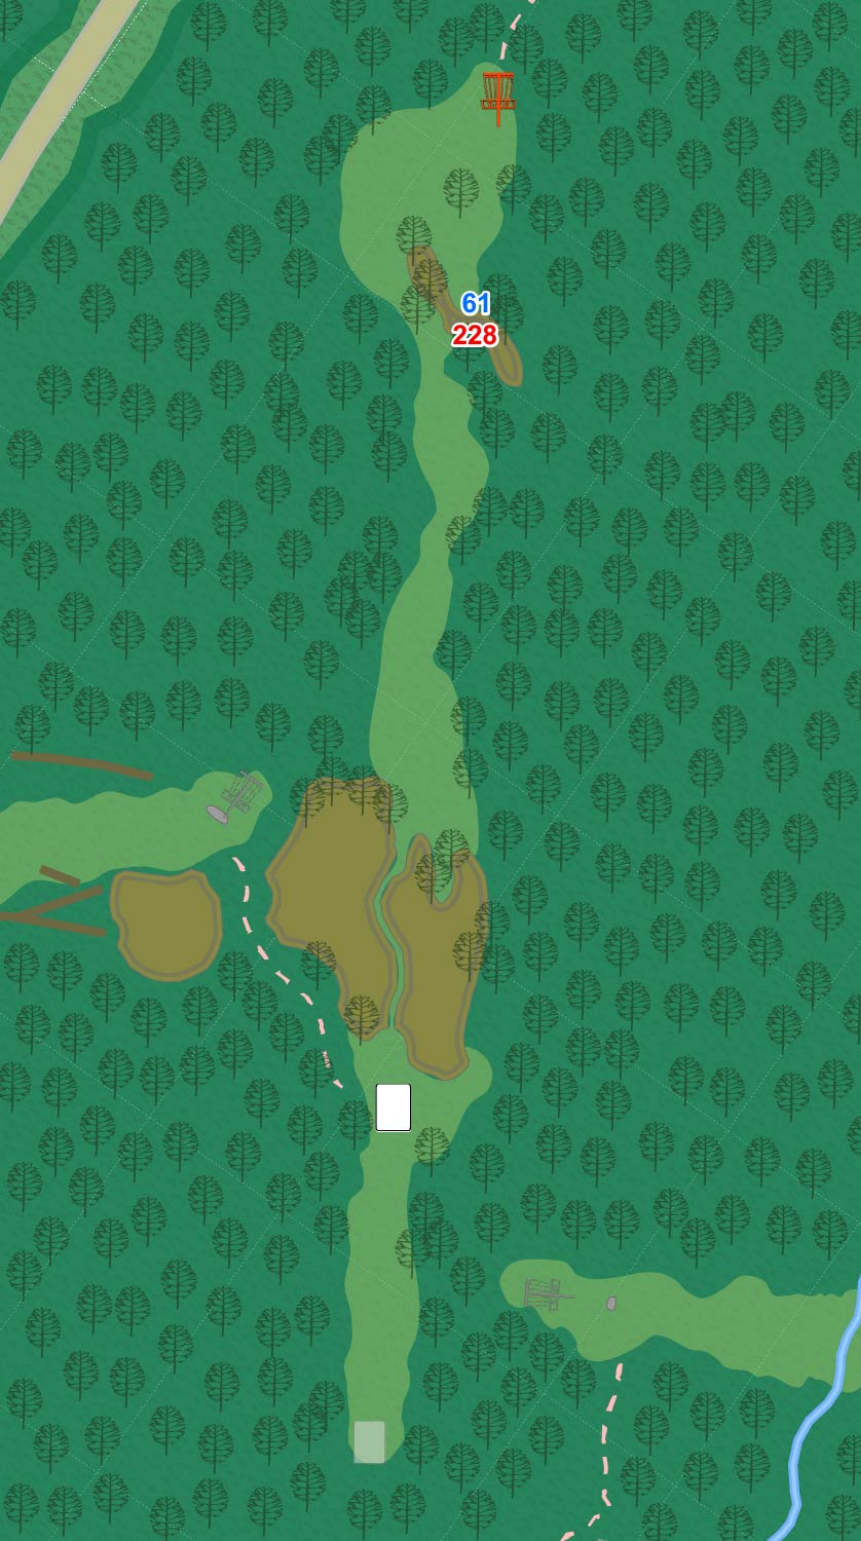

WESTWOOD PARK DISC GOLF COURSE

GENERAL COURSE RULE: Any lie that is under a bridge may be lifted to the bridge surface.

Westwood

Hole	1	2	3	4	5	6	7	8	9	10	11	12	13	14	15	16	17	18	Total
Par	3	3	3	4	3	3	3	3	3	3	3	4	3	3	4	3	3	3	57
Distance(FT)	258	276	219	405	315	186	294	435	228	294	387	444	330	287	474	216	281	354	5683
Distance(M)	79	84	67	123	96	57	90	133	69	90	118	135	101	87	144	66	86	108	1732

6

Par 3
186 ft

Water is casual.

WESTWOOD PARK
DISC GOLF COURSE

7

Par 3
294 ft

40
422

WESTWOOD PARK
DISC GOLF COURSE

8

Par 3
435 ft

105
136

WESTWOOD PARK
DISC GOLF COURSE

9

Par 3
228 ft

61
228

WESTWOOD PARK
DISC GOLF COURSE

10

Par 3
294 ft

WESTWOOD PARK
DISC GOLF COURSE

11

Par 3
387 ft

OB left of rope line on left hand side that borders the creek. Water is casual everywhere else.

WESTWOOD PARK
DISC GOLF COURSE

12