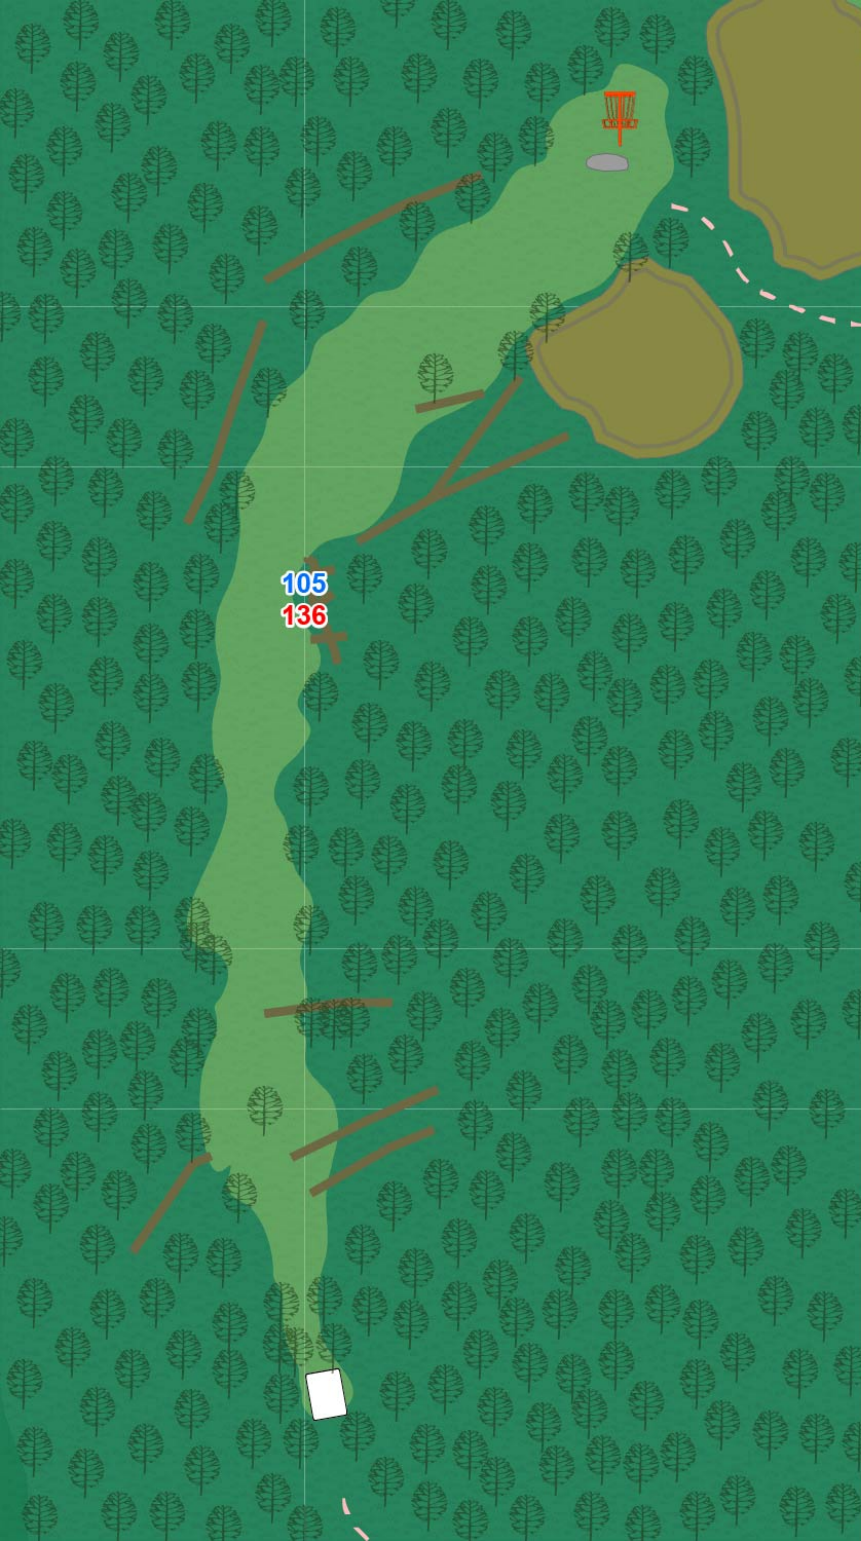

105
136

WESTWOOD PARK
DISC GOLF COURSE

9

Par 3
228 ft