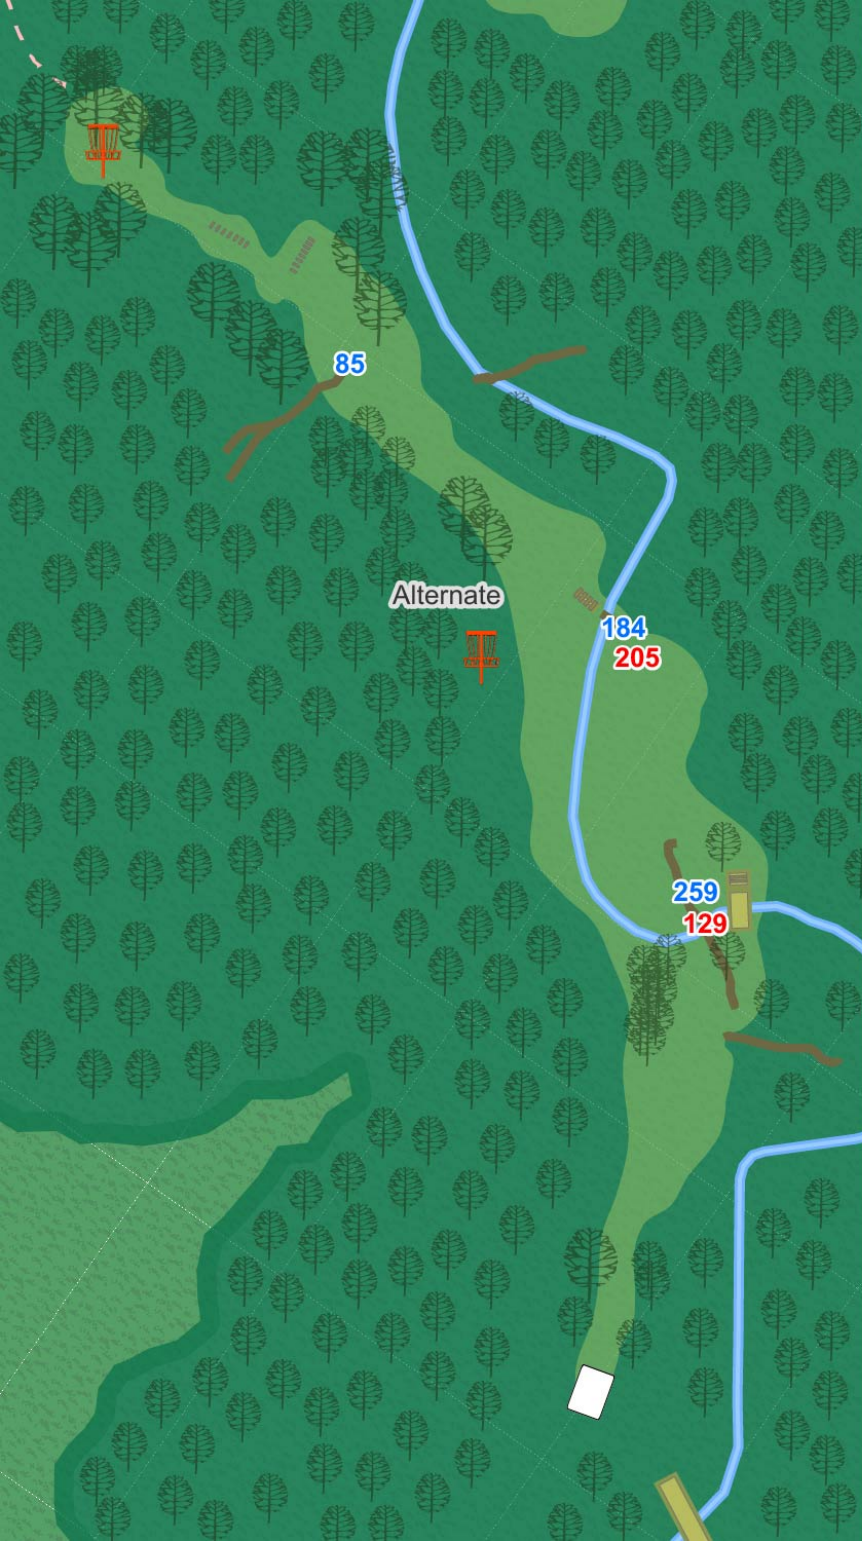

WESTWOOD PARK DISC GOLF COURSE

GENERAL COURSE RULE: Any lie that is under a bridge may be lifted to the bridge surface.

Westwood

Hole	1	2	3	4	5	6	7	8	9	10	11	12	13	14	15	16	17	18	Total
Par	3	3	3	4	3	3	3	3	3	3	3	4	3	3	4	3	3	3	57
Distance(FT)	258	276	219	405	315	186	294	435	228	294	387	444	330	287	474	216	281	354	5683
Distance(M)	79	84	67	123	96	57	90	133	69	90	118	135	101	87	144	66	86	108	1732

WESTWOOD PARK
DISC GOLF COURSE

1

Par 3
258 ft

Water is casual.

WESTWOOD PARK
DISC GOLF COURSE

2

Par 3
276 ft

Water is casual.

Water
Tower

WESTWOOD PARK
DISC GOLF COURSE

3

Par 3
219 ft

Water is casual.

WESTWOOD PARK
DISC GOLF COURSE

4

Par 4 405 ft

Alternate
Par 3
250 ft

Water is casual.

Alternate pin to
be used in
inclement
weather

WESTWOOD PARK
DISC GOLF COURSE

5

Par 3
315 ft

89
102

WESTWOOD PARK
DISC GOLF COURSE