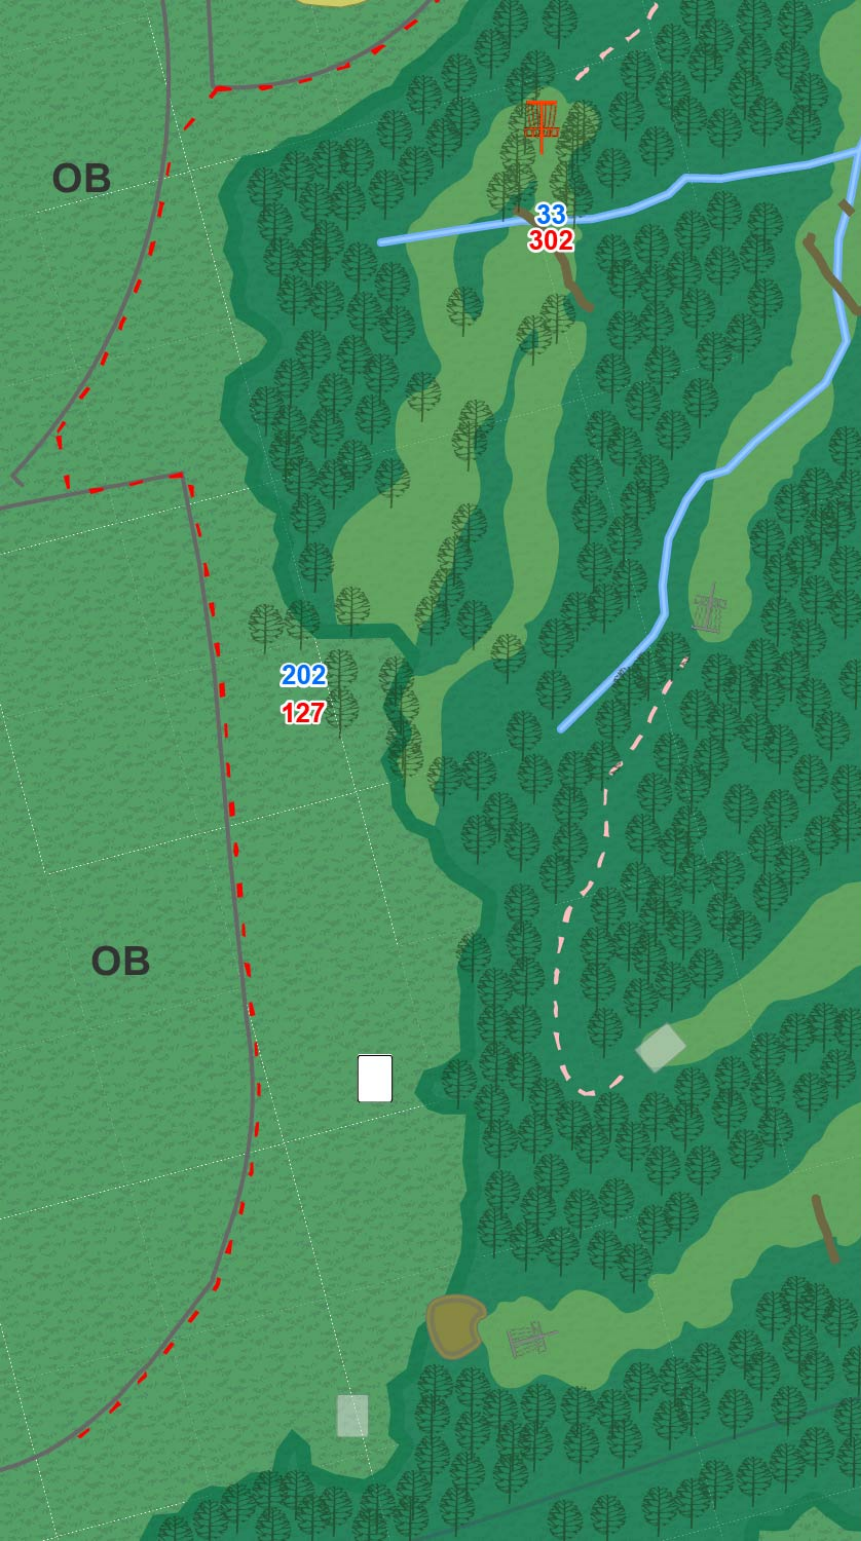

10

Par 3
294 ft

WESTWOOD PARK
DISC GOLF COURSE

11

Par 3
387 ft

OB left of rope line on left hand side that borders the creek. Water is casual everywhere else.

WESTWOOD PARK
DISC GOLF COURSE

12

Par 4
444 ft

OB over fence to the left; water is casual.

WESTWOOD PARK
DISC GOLF COURSE

13

Par 3
330 ft

OB over fence
to the left; water
is casual.

WESTWOOD PARK
DISC GOLF COURSE

14