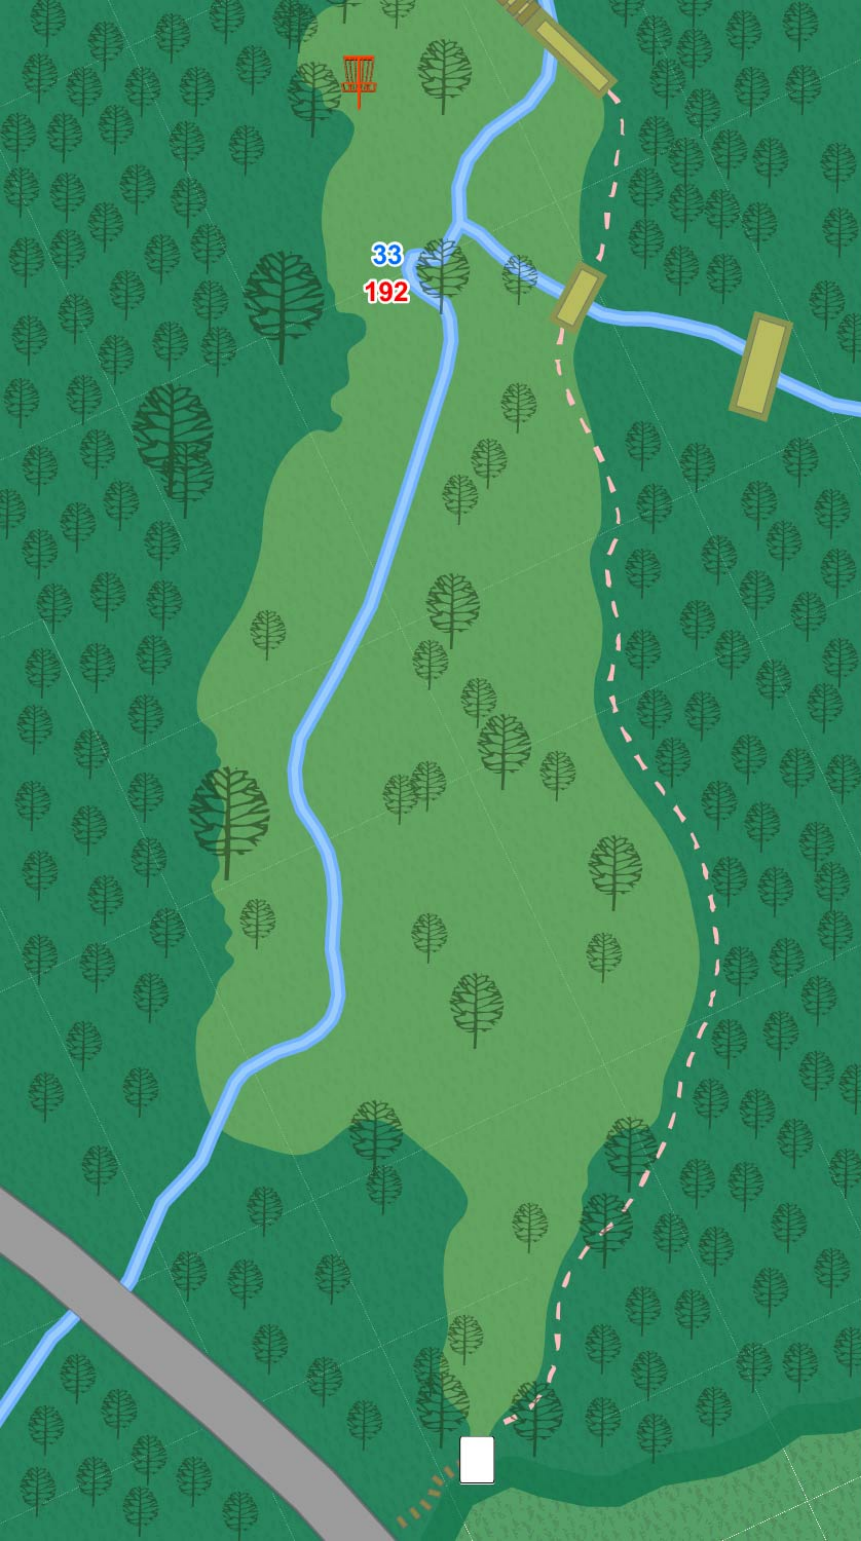

WESTWOOD PARK DISC GOLF COURSE

GENERAL COURSE RULE: Any lie that is under a bridge may be lifted to the bridge surface.

Westwood

Hole	1	2	3	4	5	6	7	8	9	10	11	12	13	14	15	16	17	18	Total
Par	3	3	3	4	3	3	3	3	3	3	3	4	3	3	4	3	3	3	57
Distance(FT)	258	276	219	405	315	186	294	435	228	294	387	444	330	287	474	216	281	354	5683
Distance(M)	79	84	67	123	96	57	90	133	69	90	118	135	101	87	144	66	86	108	1732

WESTWOOD PARK
DISC GOLF COURSE

1

Par 3
258 ft

Water is casual.

WESTWOOD PARK
DISC GOLF COURSE

2

Par 3
276 ft

Water is casual.

Water
Tower

WESTWOOD PARK
DISC GOLF COURSE

3

Par 3
219 ft

Water is casual.

WESTWOOD PARK
DISC GOLF COURSE

4

Par 4 405 ft

Alternate
Par 3
250 ft

Water is casual.

Alternate pin to
be used in
inclement
weather

WESTWOOD PARK
DISC GOLF COURSE

5

Par 3
315 ft

89
102

WESTWOOD PARK
DISC GOLF COURSE