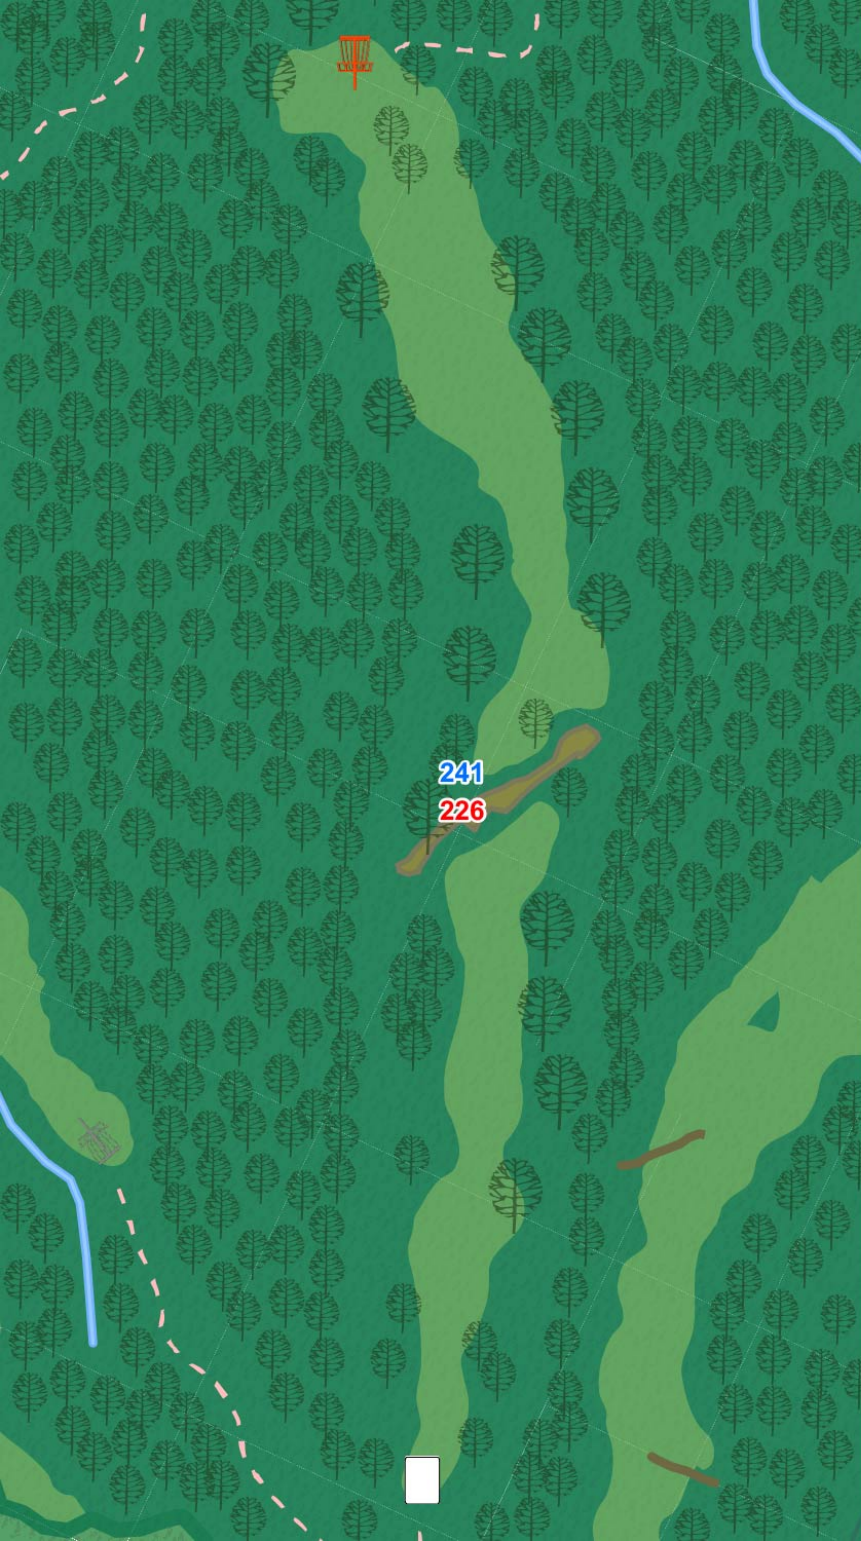

WESTWOOD PARK DISC GOLF COURSE

GENERAL COURSE RULE: Any lie that is under a bridge may be lifted to the bridge surface.

Westwood

Hole	1	2	3	4	5	6	7	8	9	10	11	12	13	14	15	16	17	18	Total
Par	3	3	3	4	3	3	3	3	3	3	3	4	3	3	4	3	3	3	57
Distance(FT)	258	276	219	405	315	186	294	435	228	294	387	444	330	287	474	216	281	354	5683
Distance(M)	79	84	67	123	96	57	90	133	69	90	118	135	101	87	144	66	86	108	1732

10

Par 3
294 ft

WESTWOOD PARK
DISC GOLF COURSE

11

Par 3
387 ft

OB left of rope line on left hand side that borders the creek. Water is casual everywhere else.

WESTWOOD PARK
DISC GOLF COURSE

12

Par 4
444 ft

OB over fence to the left; water is casual.

WESTWOOD PARK
DISC GOLF COURSE

13

Par 3
330 ft

OB over fence
to the left; water
is casual.

WESTWOOD PARK
DISC GOLF COURSE

14

Par 3
287 ft

Water is casual.

WESTWOOD PARK
DISC GOLF COURSE

15

Par 4
474 ft

241

226

WESTWOOD PARK
DISC GOLF COURSE