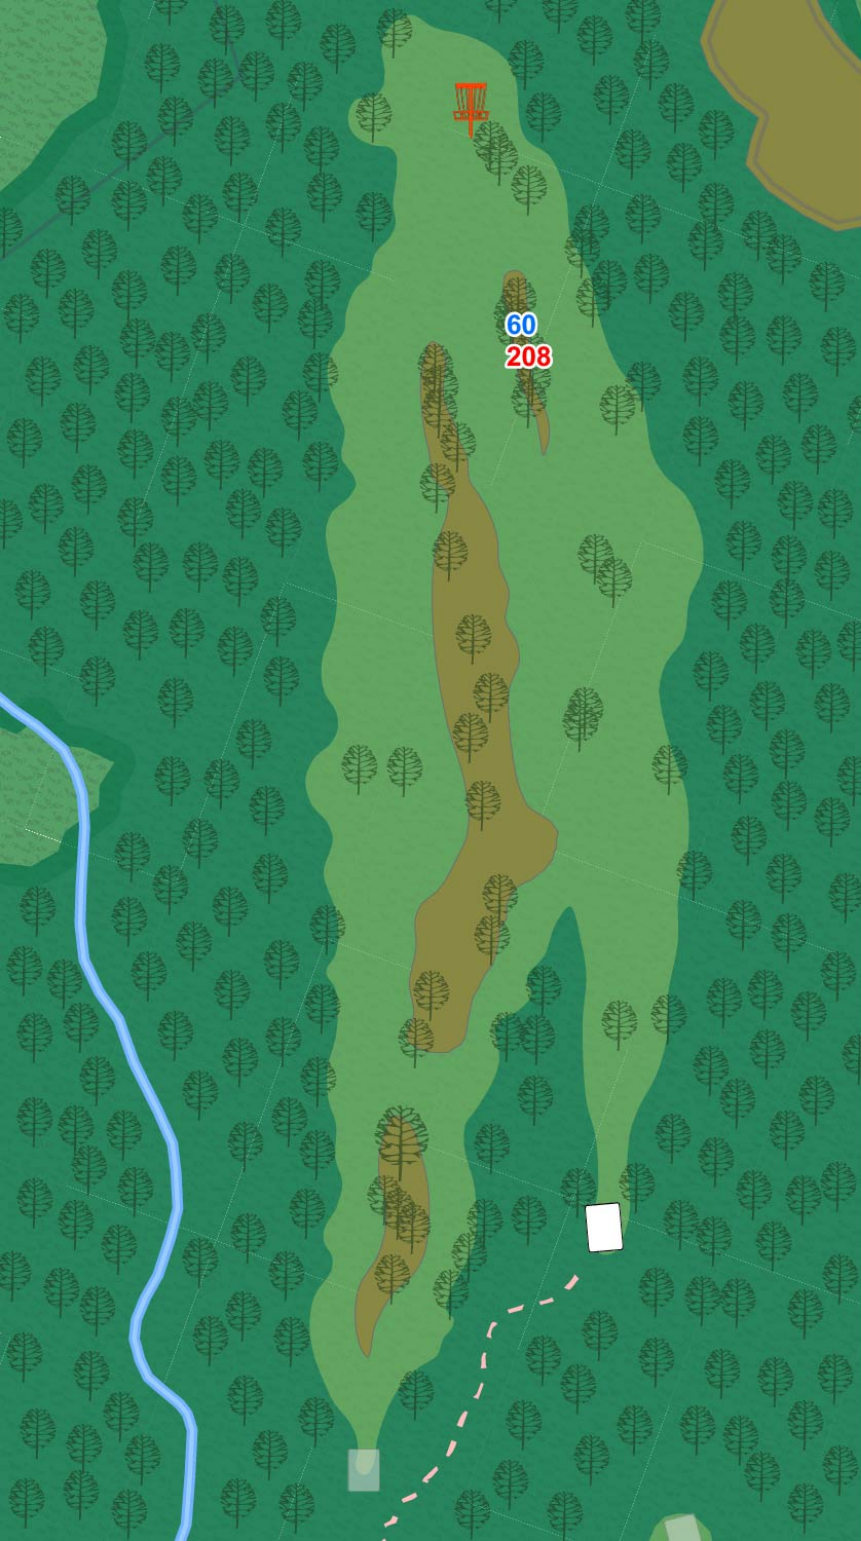

WESTWOOD PARK DISC GOLF COURSE

GENERAL COURSE RULE: Any lie that is under a bridge may be lifted to the bridge surface.

Westwood

Hole	1	2	3	4	5	6	7	8	9	10	11	12	13	14	15	16	17	18	Total
Par	3	3	3	4	3	3	3	3	3	3	3	4	3	3	4	3	3	3	57
Distance(FT)	258	276	219	405	315	186	294	435	228	294	387	444	330	287	474	216	281	354	5683
Distance(M)	79	84	67	123	96	57	90	133	69	90	118	135	101	87	144	66	86	108	1732

Water
Tower

WESTWOOD PARK
DISC GOLF COURSE

3

Par 3
219 ft

Water is casual.

WESTWOOD PARK
DISC GOLF COURSE

4

Par 4 405 ft

Alternate
Par 3
250 ft

Water is casual.

Alternate pin to
be used in
inclement
weather

WESTWOOD PARK
DISC GOLF COURSE

5

Par 3
315 ft

89
102

WESTWOOD PARK
DISC GOLF COURSE

6

Par 3
186 ft

Water is casual.

WESTWOOD PARK
DISC GOLF COURSE

7

Par 3
294 ft

40
422

WESTWOOD PARK
DISC GOLF COURSE