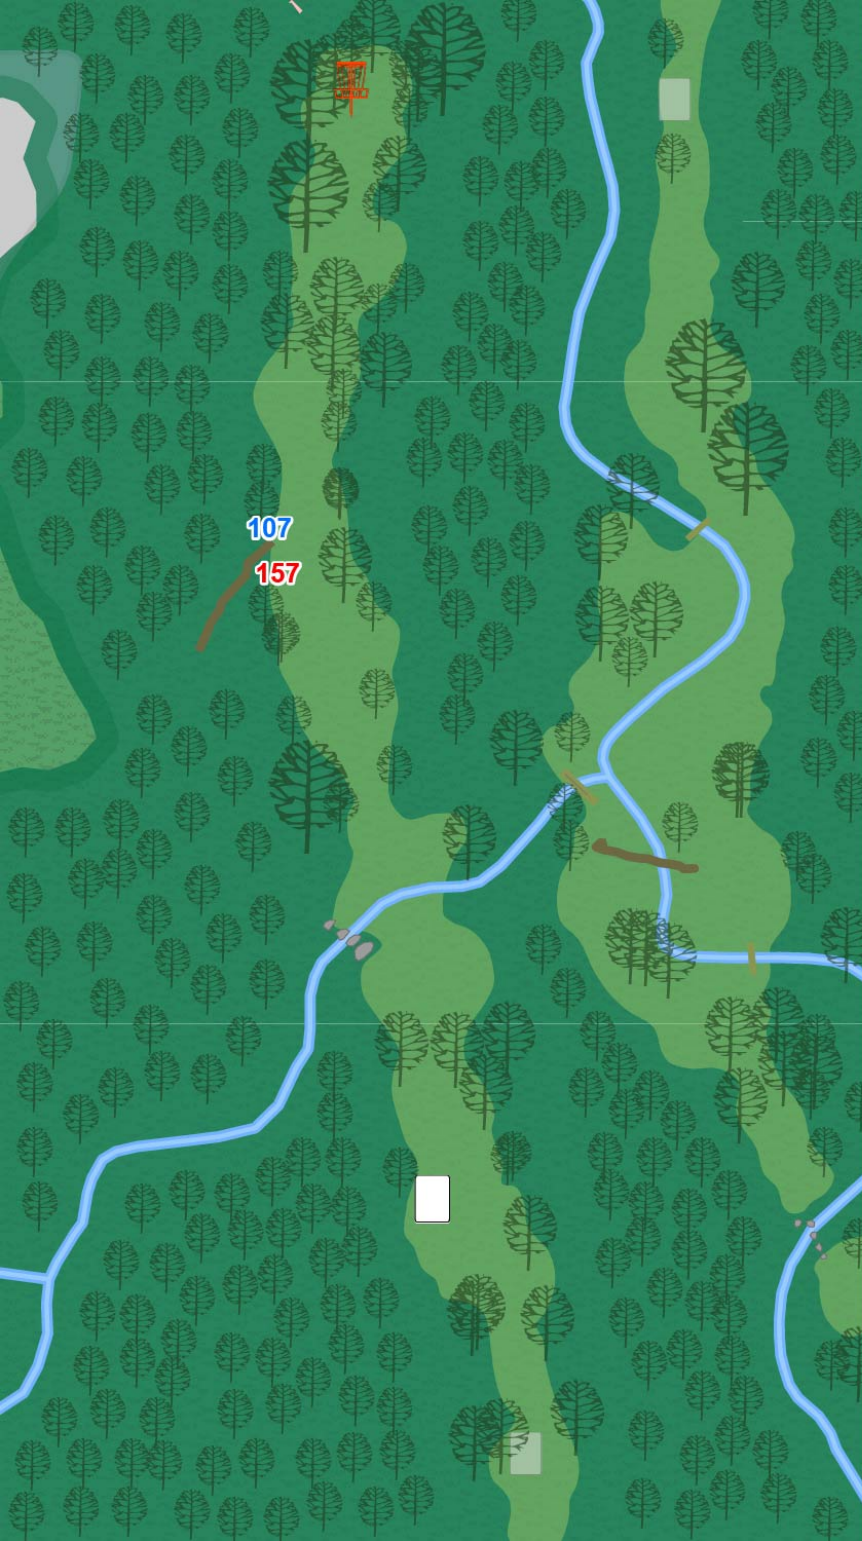

WESTWOOD PARK DISC GOLF COURSE

GENERAL COURSE RULE: Any lie that is under a bridge may be lifted to the bridge surface.

Westwood

Hole	1	2	3	4	5	6	7	8	9	10	11	12	13	14	15	16	17	18	Total
Par	3	3	3	4	3	3	3	3	3	3	3	4	3	3	4	3	3	3	57
Distance(FT)	258	276	219	405	315	186	294	435	228	294	387	444	330	287	474	216	281	354	5683
Distance(M)	79	84	67	123	96	57	90	133	69	90	118	135	101	87	144	66	86	108	1732

WESTWOOD PARK
DISC GOLF COURSE

1

Par 3
258 ft

Water is casual.

WESTWOOD PARK
DISC GOLF COURSE

2

Par 3
276 ft

Water is casual.

Water
Tower

WESTWOOD PARK
DISC GOLF COURSE

3

Par 3
219 ft

Water is casual.

WESTWOOD PARK
DISC GOLF COURSE

4

Par 4 405 ft

Alternate
Par 3
250 ft

Water is casual.

Alternate pin to
be used in
inclement
weather

WESTWOOD PARK
DISC GOLF COURSE

5

Par 3
315 ft

89
102

WESTWOOD PARK
DISC GOLF COURSE