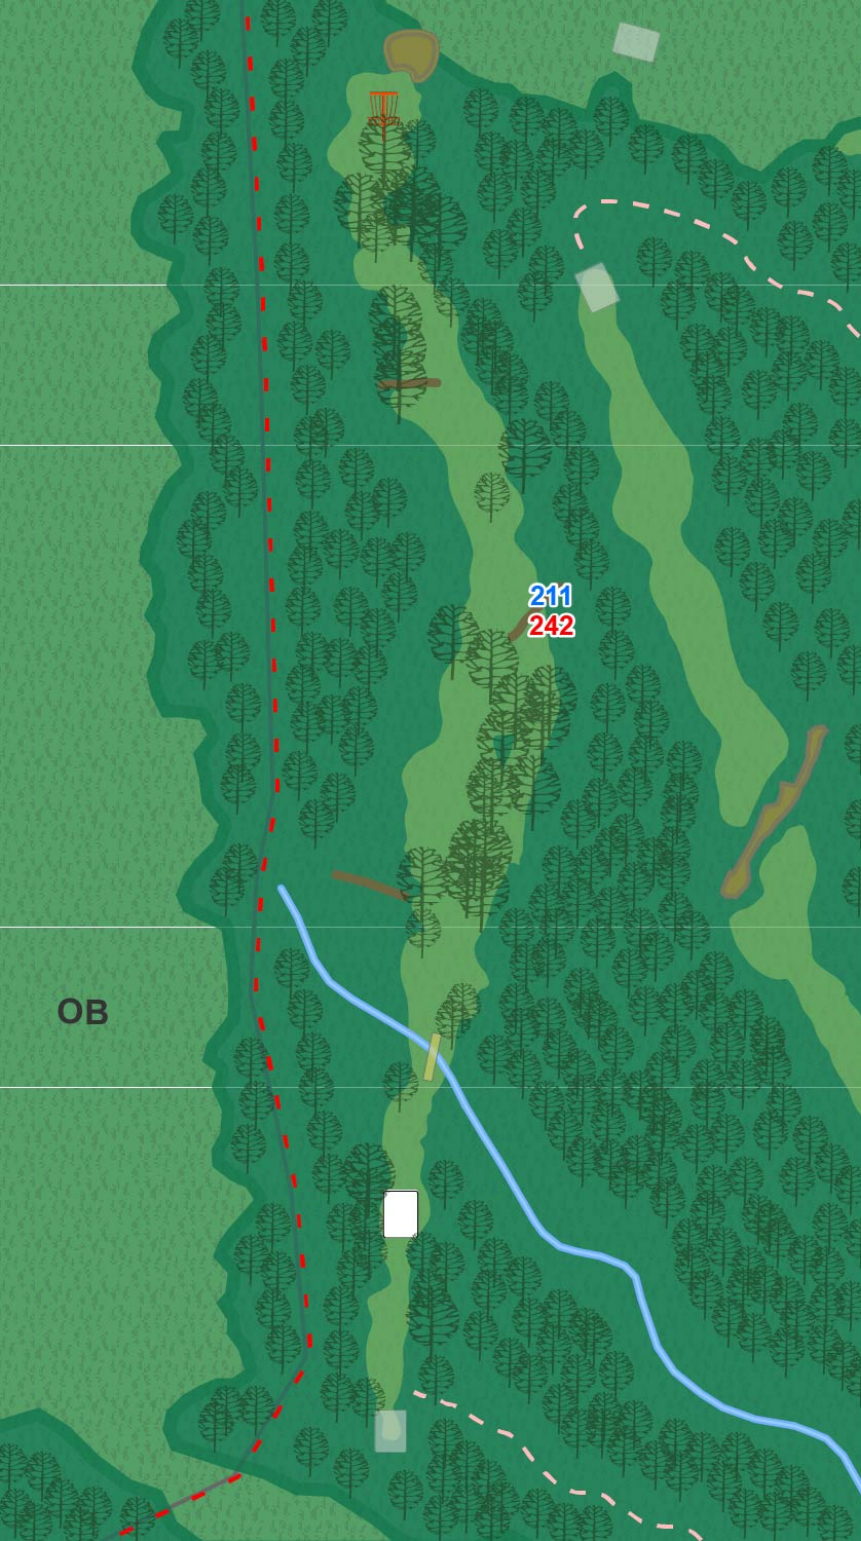

WESTWOOD PARK DISC GOLF COURSE

GENERAL COURSE RULE: Any lie that is under a bridge may be lifted to the bridge surface.

Westwood

Hole	1	2	3	4	5	6	7	8	9	10	11	12	13	14	15	16	17	18	Total
Par	3	3	3	4	3	3	3	3	3	3	3	4	3	3	4	3	3	3	57
Distance(FT)	258	276	219	405	315	186	294	435	228	294	387	444	330	287	474	216	281	354	5683
Distance(M)	79	84	67	123	96	57	90	133	69	90	118	135	101	87	144	66	86	108	1732

10

Par 3
294 ft

WESTWOOD PARK
DISC GOLF COURSE

11

Par 3
387 ft

OB left of rope line on left hand side that borders the creek. Water is casual everywhere else.

WESTWOOD PARK
DISC GOLF COURSE

12

Par 4
444 ft

OB over fence to the left; water is casual.

WESTWOOD PARK
DISC GOLF COURSE

13

Par 3
330 ft

OB over fence
to the left; water
is casual.

WESTWOOD PARK
DISC GOLF COURSE

14