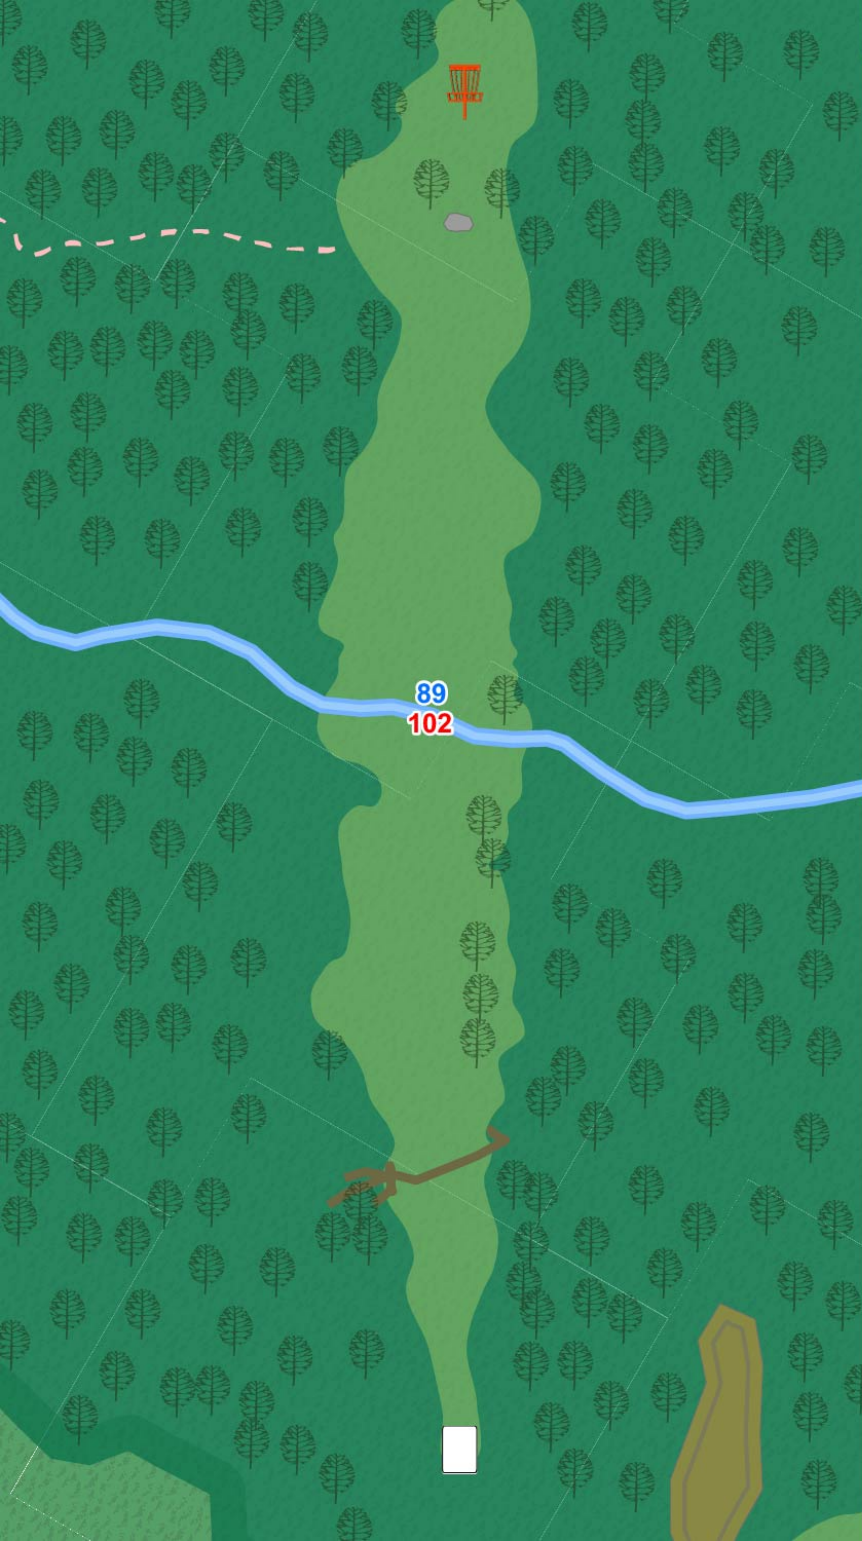

WESTWOOD PARK DISC GOLF COURSE

GENERAL COURSE RULE: Any lie that is under a bridge may be lifted to the bridge surface.

Westwood

Hole	1	2	3	4	5	6	7	8	9	10	11	12	13	14	15	16	17	18	Total
Par	3	3	3	4	3	3	3	3	3	3	3	4	3	3	4	3	3	3	57
Distance(FT)	258	276	219	405	315	186	294	435	228	294	387	444	330	287	474	216	281	354	5683
Distance(M)	79	84	67	123	96	57	90	133	69	90	118	135	101	87	144	66	86	108	1732

Water
Tower

WESTWOOD PARK
DISC GOLF COURSE

3

Par 3
219 ft

Water is casual.

WESTWOOD PARK
DISC GOLF COURSE

4

Par 4 405 ft

Alternate
Par 3
250 ft

Water is casual.

Alternate pin to
be used in
inclement
weather

WESTWOOD PARK
DISC GOLF COURSE

5

Par 3
315 ft

89
102

WESTWOOD PARK
DISC GOLF COURSE

6

Par 3
186 ft

Water is casual.

WESTWOOD PARK
DISC GOLF COURSE

7

Par 3
294 ft

40
422

WESTWOOD PARK
DISC GOLF COURSE