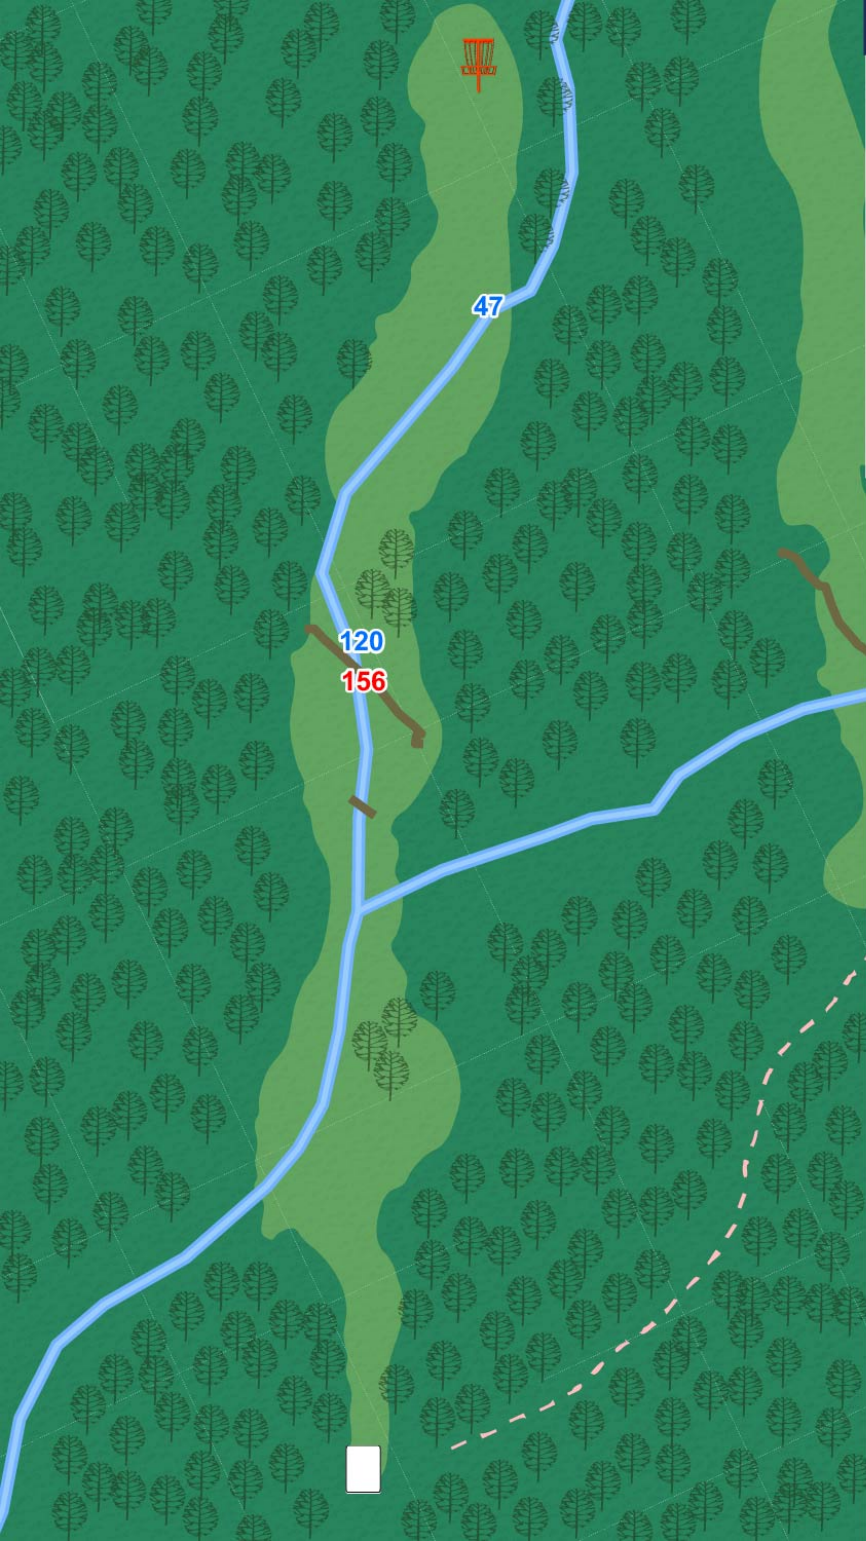

10

Par 3
294 ft

WESTWOOD PARK
DISC GOLF COURSE

11

Par 3
387 ft

OB left of rope line on left hand side that borders the creek. Water is casual everywhere else.

WESTWOOD PARK
DISC GOLF COURSE

12

Par 4
444 ft

OB over fence to the left; water is casual.

WESTWOOD PARK
DISC GOLF COURSE

13

Par 3
330 ft

OB over fence
to the left; water
is casual.

WESTWOOD PARK
DISC GOLF COURSE

14