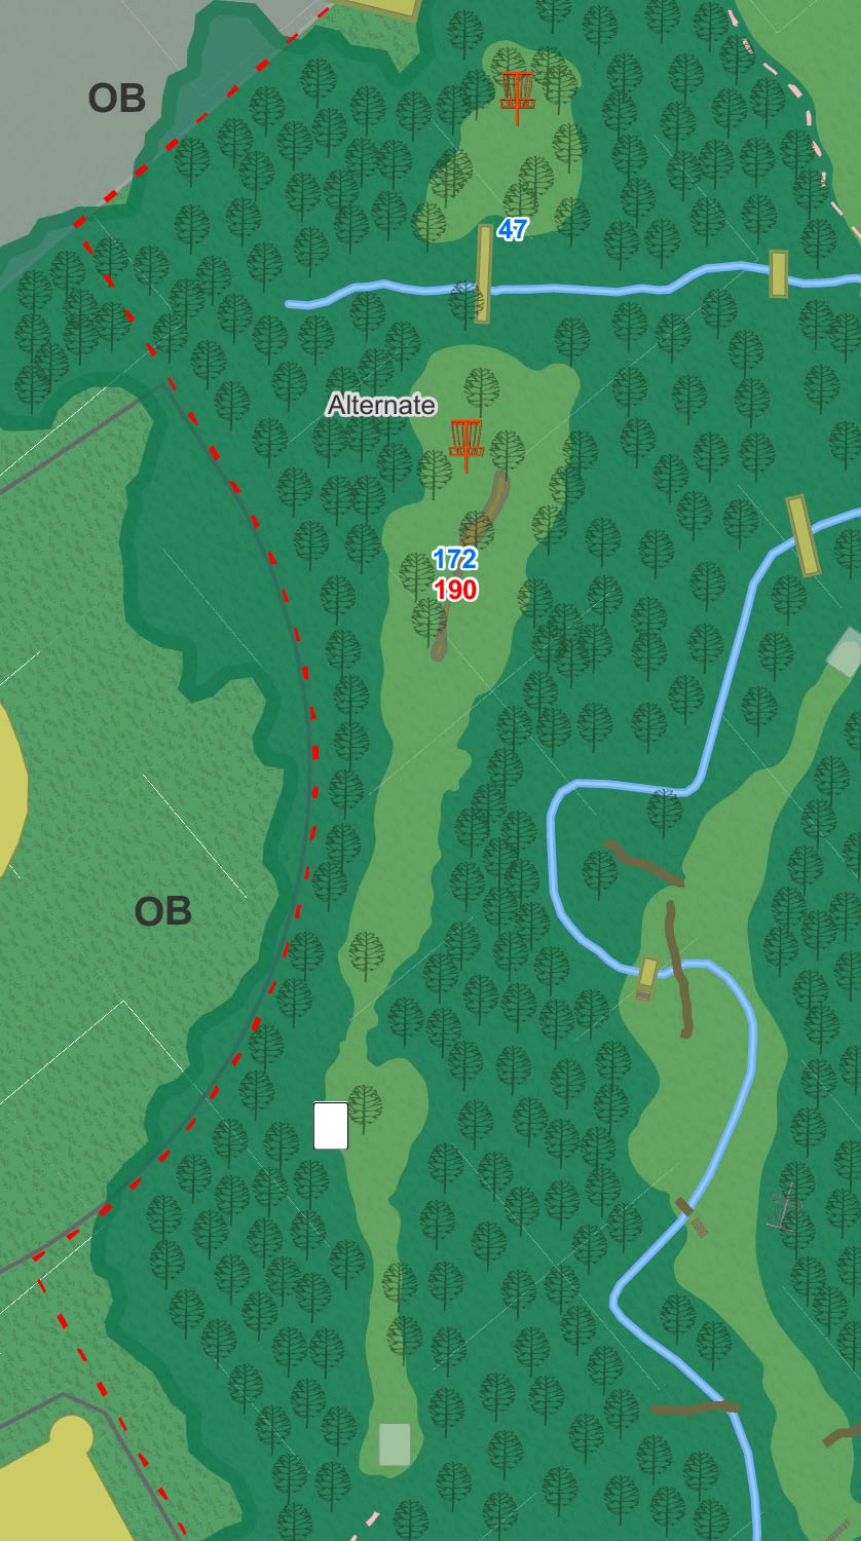

16

Par 3
216 ft

Water is casual.

46
229

WESTWOOD PARK
DISC GOLF COURSE

17

Par 3
281 ft

Water is casual.

WESTWOOD PARK
DISC GOLF COURSE

18

Par 3
354 ft

Alternate
Par 3
265 ft

OB over the fence to the left;
OB on or over the parking lot to the left; water is casual

Alternate pin to be used in inclement weather

WESTWOOD PARK DISC GOLF COURSE

Legend

Tee

Basket

— — Out of Bounds

150 Distance From Tee

25 Distance To Hole

Disclaimer: Map locations and distances are approximate and subject to change or removal. No warranties will be made, stated or implied concerning the accuracy or completeness of data presented in the mapping.