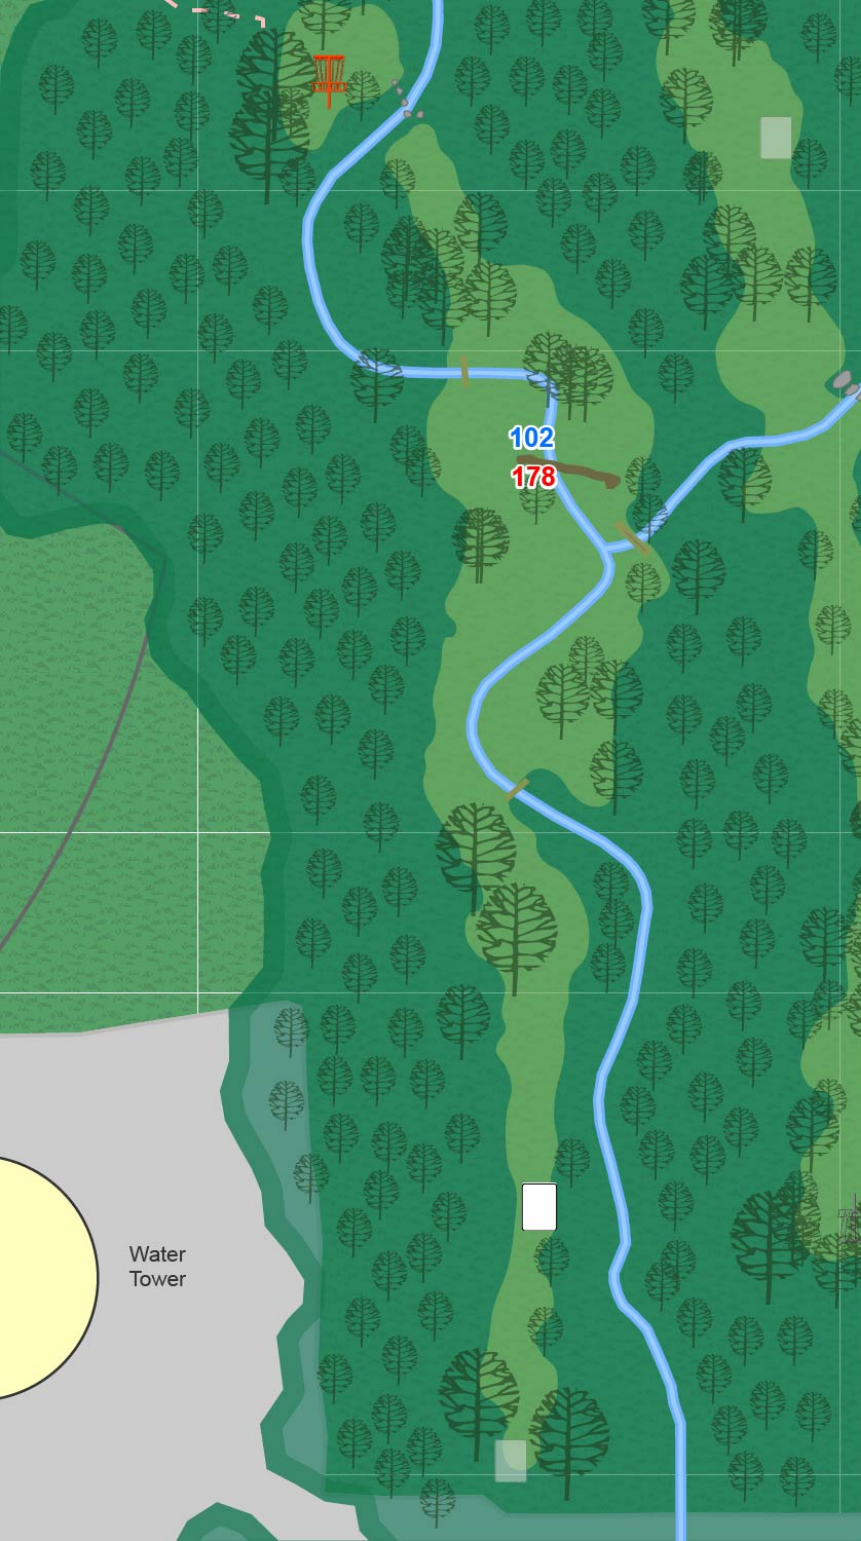

WESTWOOD PARK DISC GOLF COURSE

GENERAL COURSE RULE: Any lie that is under a bridge may be lifted to the bridge surface.

Westwood

Hole	1	2	3	4	5	6	7	8	9	10	11	12	13	14	15	16	17	18	Total
Par	3	3	3	4	3	3	3	3	3	3	3	4	3	3	4	3	3	3	57
Distance(FT)	258	276	219	405	315	186	294	435	228	294	387	444	330	287	474	216	281	354	5683
Distance(M)	79	84	67	123	96	57	90	133	69	90	118	135	101	87	144	66	86	108	1732

WESTWOOD PARK
DISC GOLF COURSE

1

Par 3
258 ft

Water is casual.

WESTWOOD PARK
DISC GOLF COURSE

2

Par 3
276 ft

Water is casual.

Water
Tower

WESTWOOD PARK
DISC GOLF COURSE

3

Par 3
219 ft

Water is casual.

WESTWOOD PARK
DISC GOLF COURSE

4

Par 4 405 ft

Alternate
Par 3
250 ft

Water is casual.

Alternate pin to
be used in
inclement
weather

WESTWOOD PARK
DISC GOLF COURSE

5

Par 3
315 ft

89
102

WESTWOOD PARK
DISC GOLF COURSE