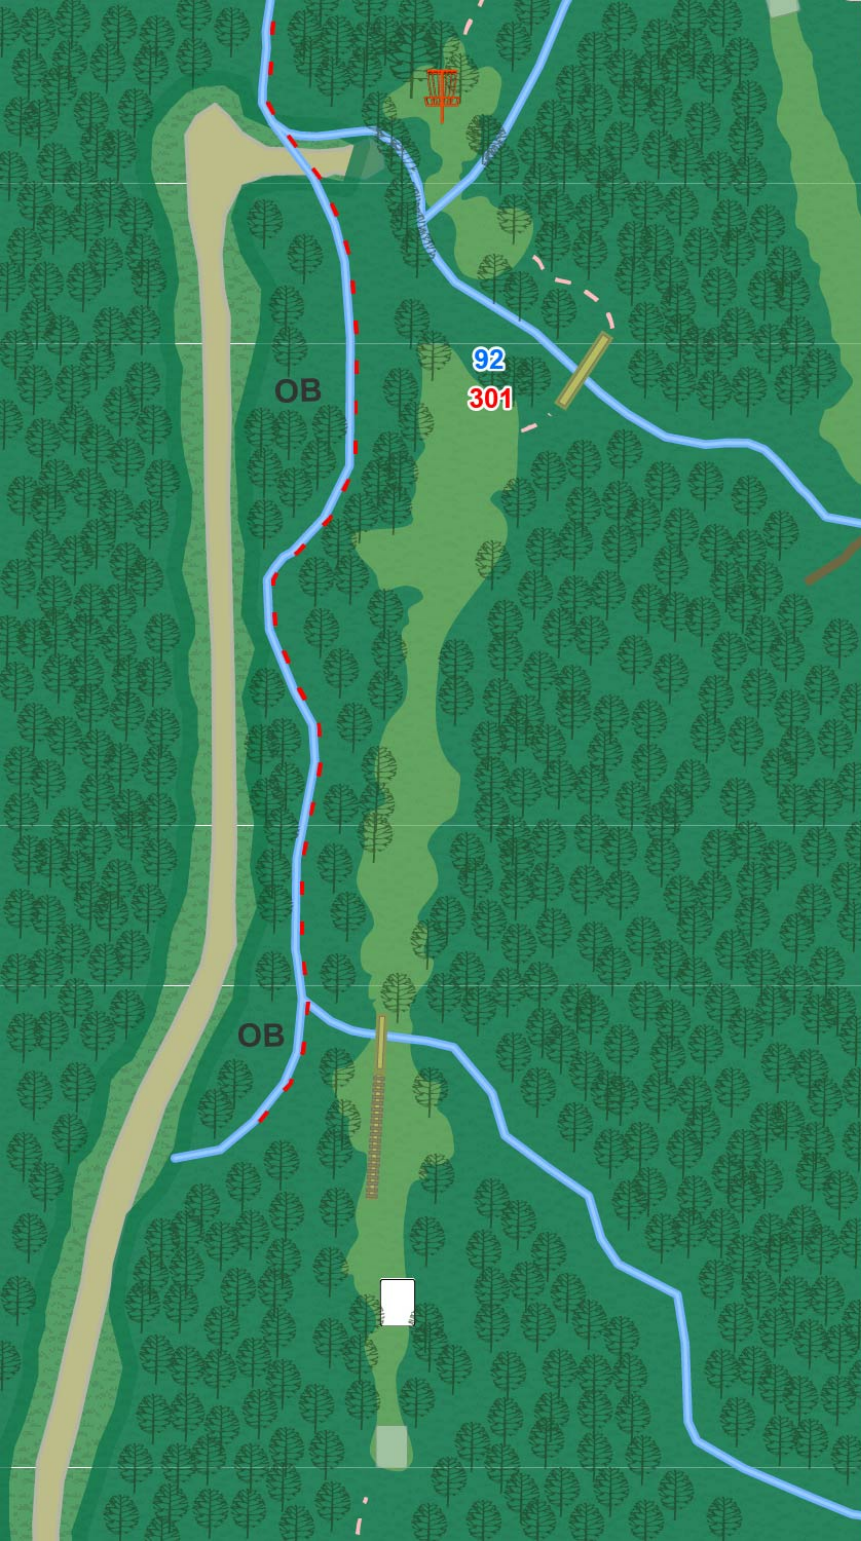

10

Par 3
294 ft

WESTWOOD PARK
DISC GOLF COURSE

11

Par 3
387 ft

OB left of rope line on left hand side that borders the creek. Water is casual everywhere else.

WESTWOOD PARK
DISC GOLF COURSE

12

Par 4
444 ft

OB over fence to the left; water is casual.

WESTWOOD PARK
DISC GOLF COURSE

13

Par 3
330 ft

OB over fence
to the left; water
is casual.

WESTWOOD PARK
DISC GOLF COURSE

14